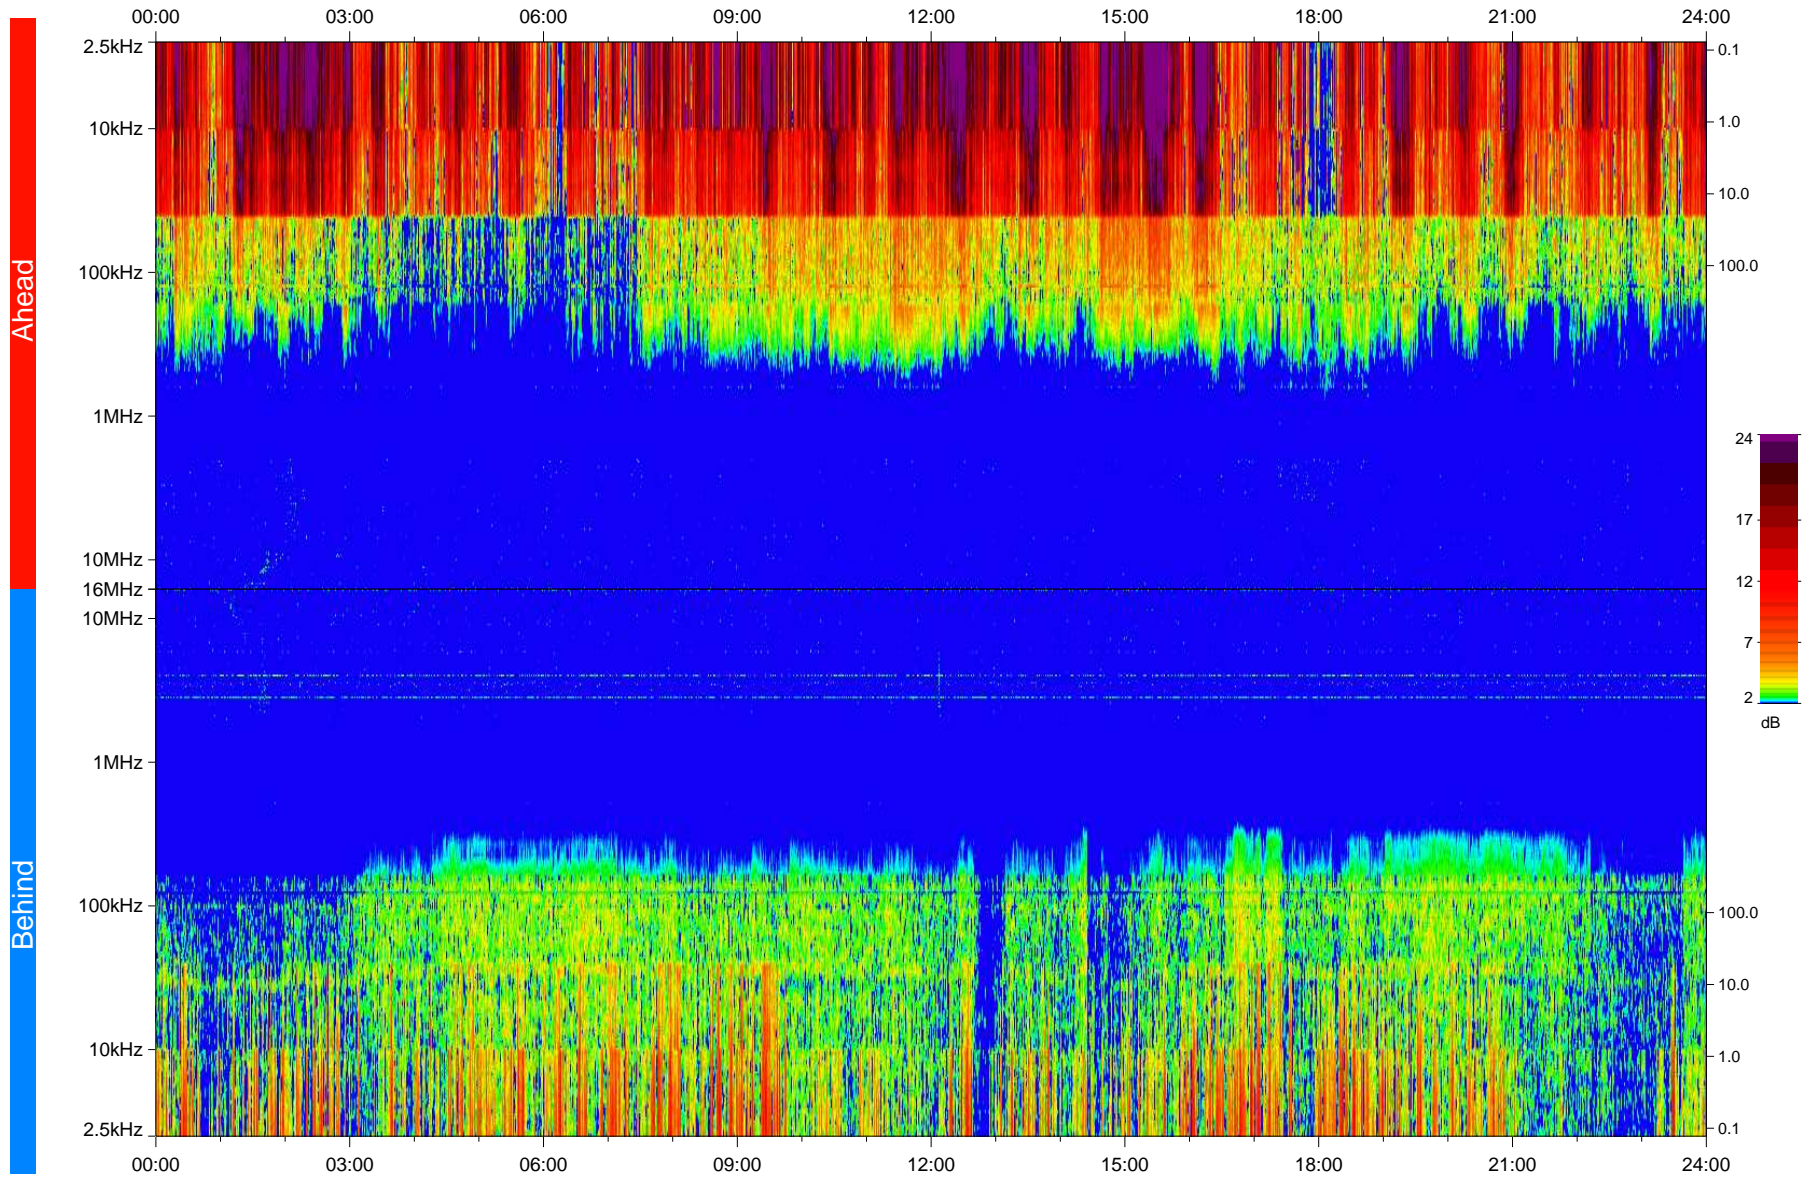

STEREO/WAVES Daily Summary - 01-Jan-2008 (DOY 001)

Ahead source file: swaves_ahead_2008_001_1_04.fin
Ahead PSE Angle: 21.2°

Behind PSE Angle: -22.8°
Behind source file: swaves_behind_2008_001_1_04.fin

Time (UTC)

file: stereo_swaves_daily-summary_color_20080101_v04
made by: space.umn.edu on macOS with IDL 8.8.2 on 2022-10-18 01:17:34, with TLib V945 / dynspec V311