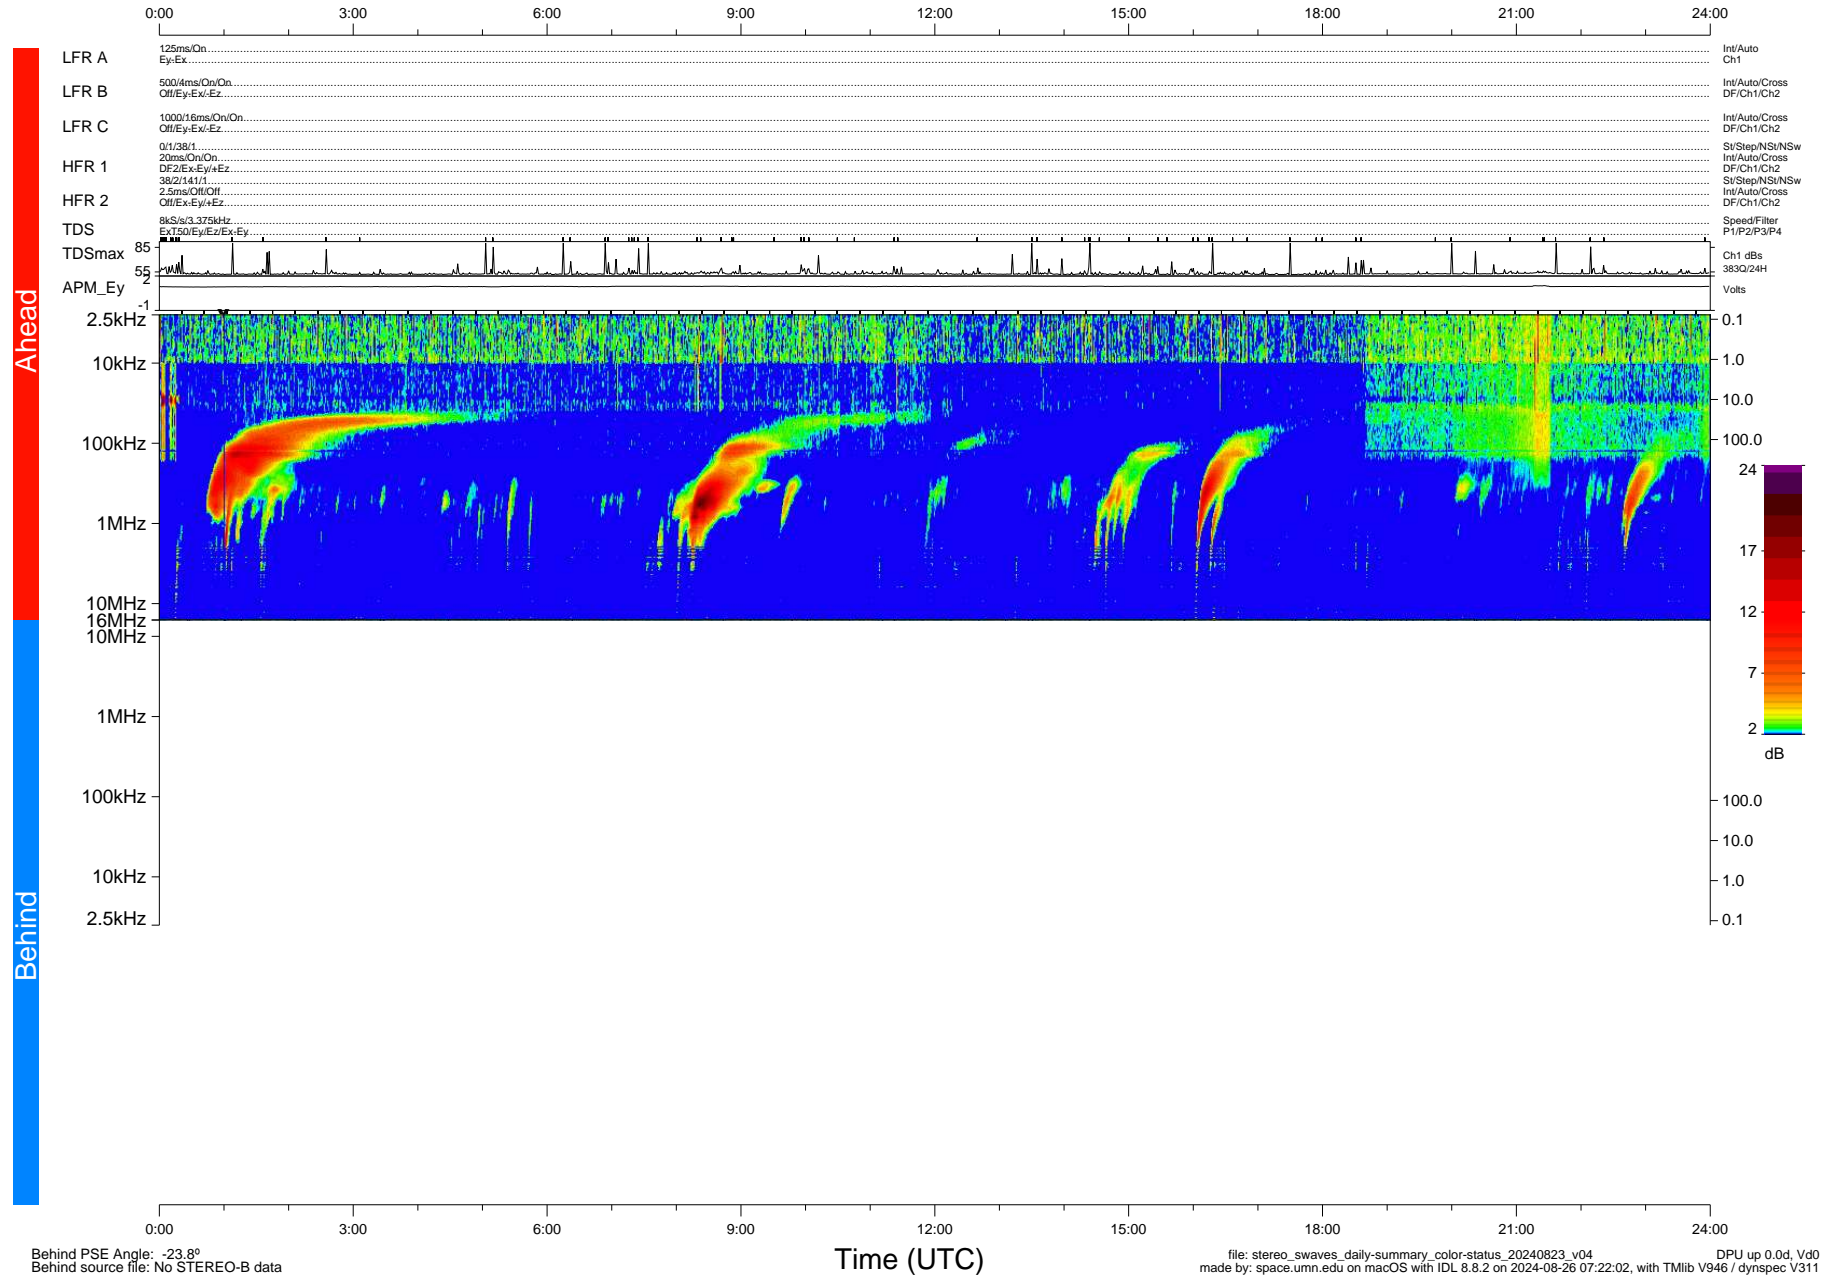

STEREO/WAVES Daily Summary - 23-Aug-2024 (DOY 236)

Ahead source file: swaves_ahead_2024_236_1_02.ptp (Recovery: 100.0% HK, 108% Pkts)
Ahead PSE Angle: 23.0°

DPU up 673.4d, V412d40

Behind PSE Angle: -23.8°
Behind source file: No STEREO-B data