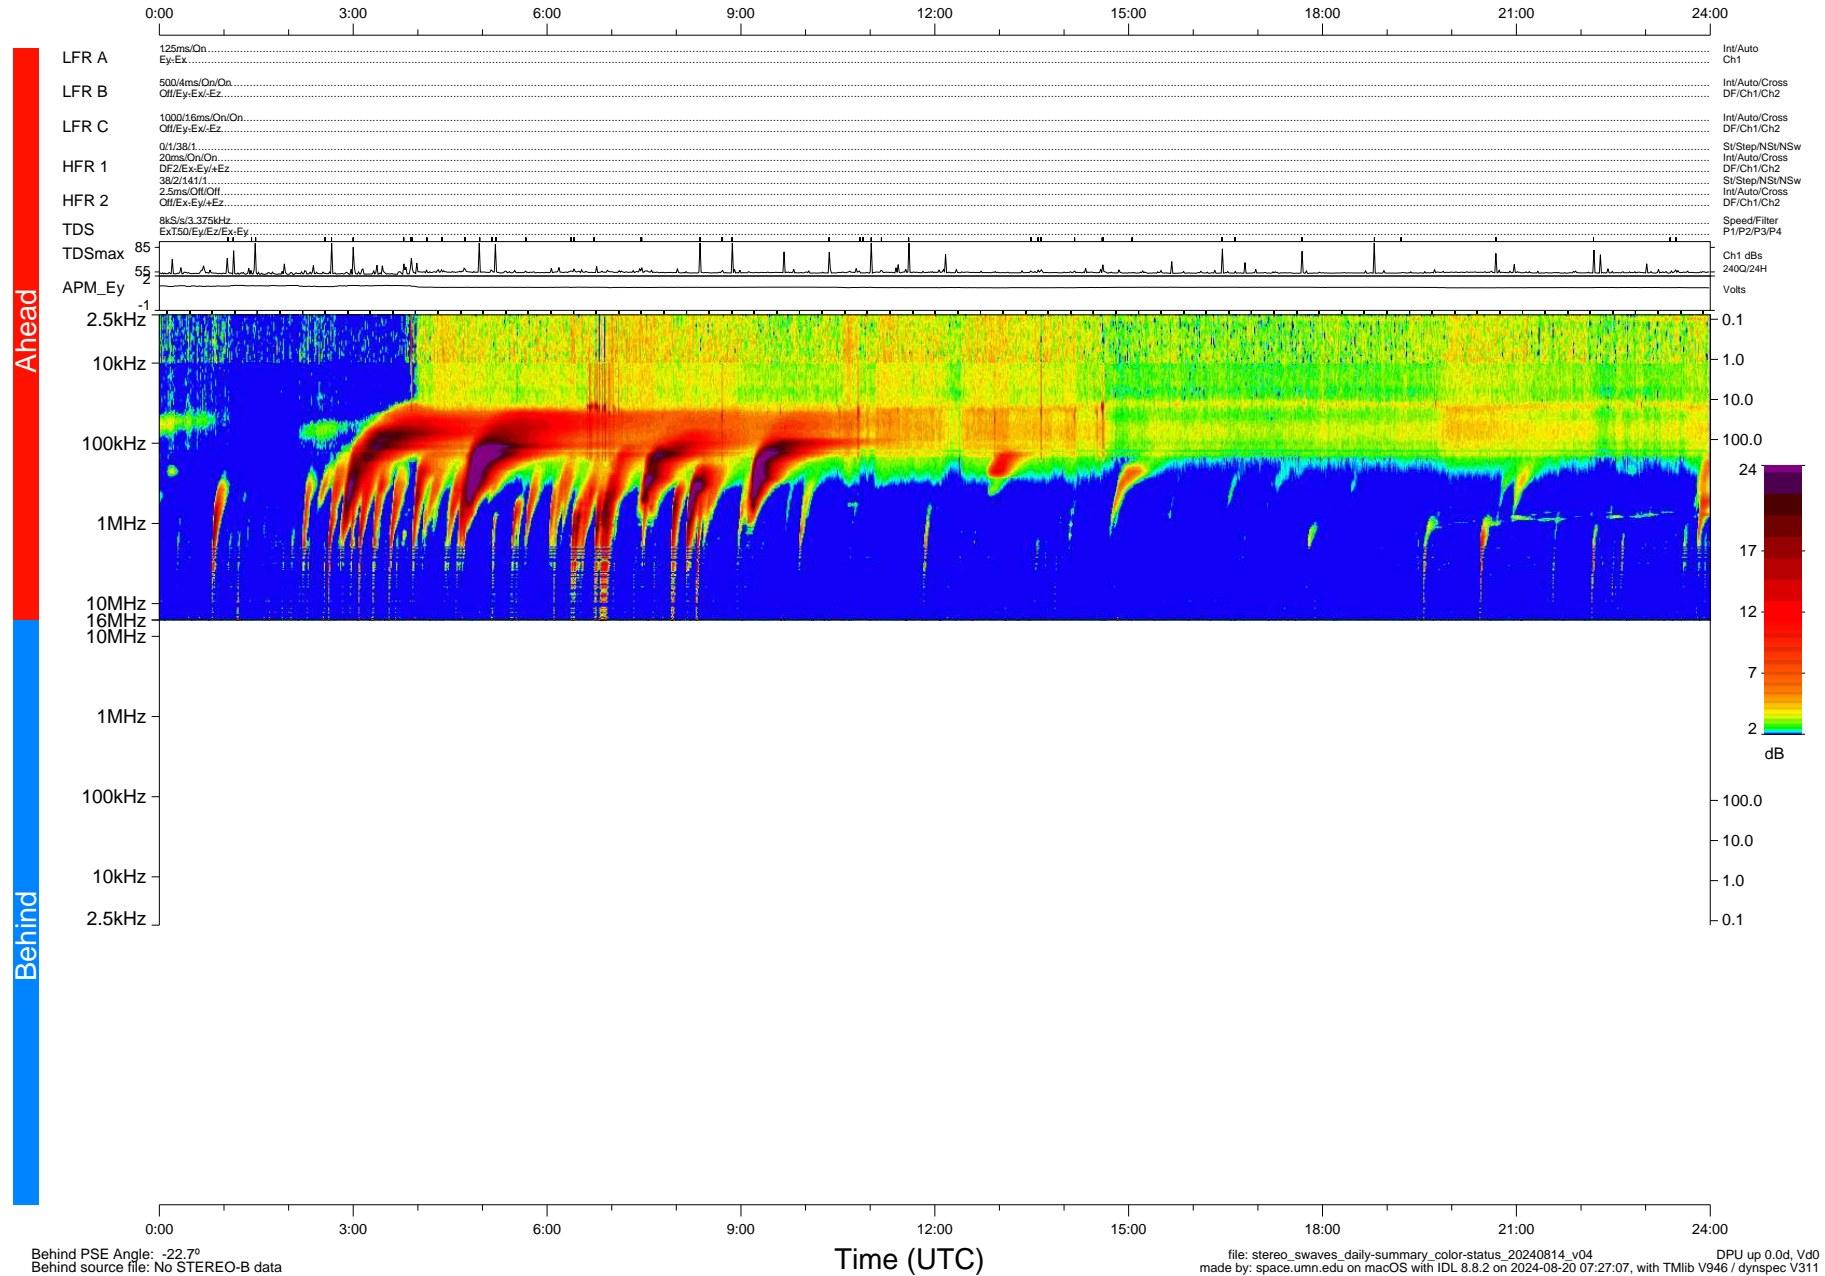

STEREO/WAVES Daily Summary - 14-Aug-2024 (DOY 227)

Ahead source file: swaves_ahead_2024_227_1_04.ptp (Recovery: 100.0% HK, 88% Pkts)
Ahead PSE Angle: 22.2°

DPU up 664.4d, V412d40

Behind PSE Angle: -22.7°
Behind source file: No STEREO-B data