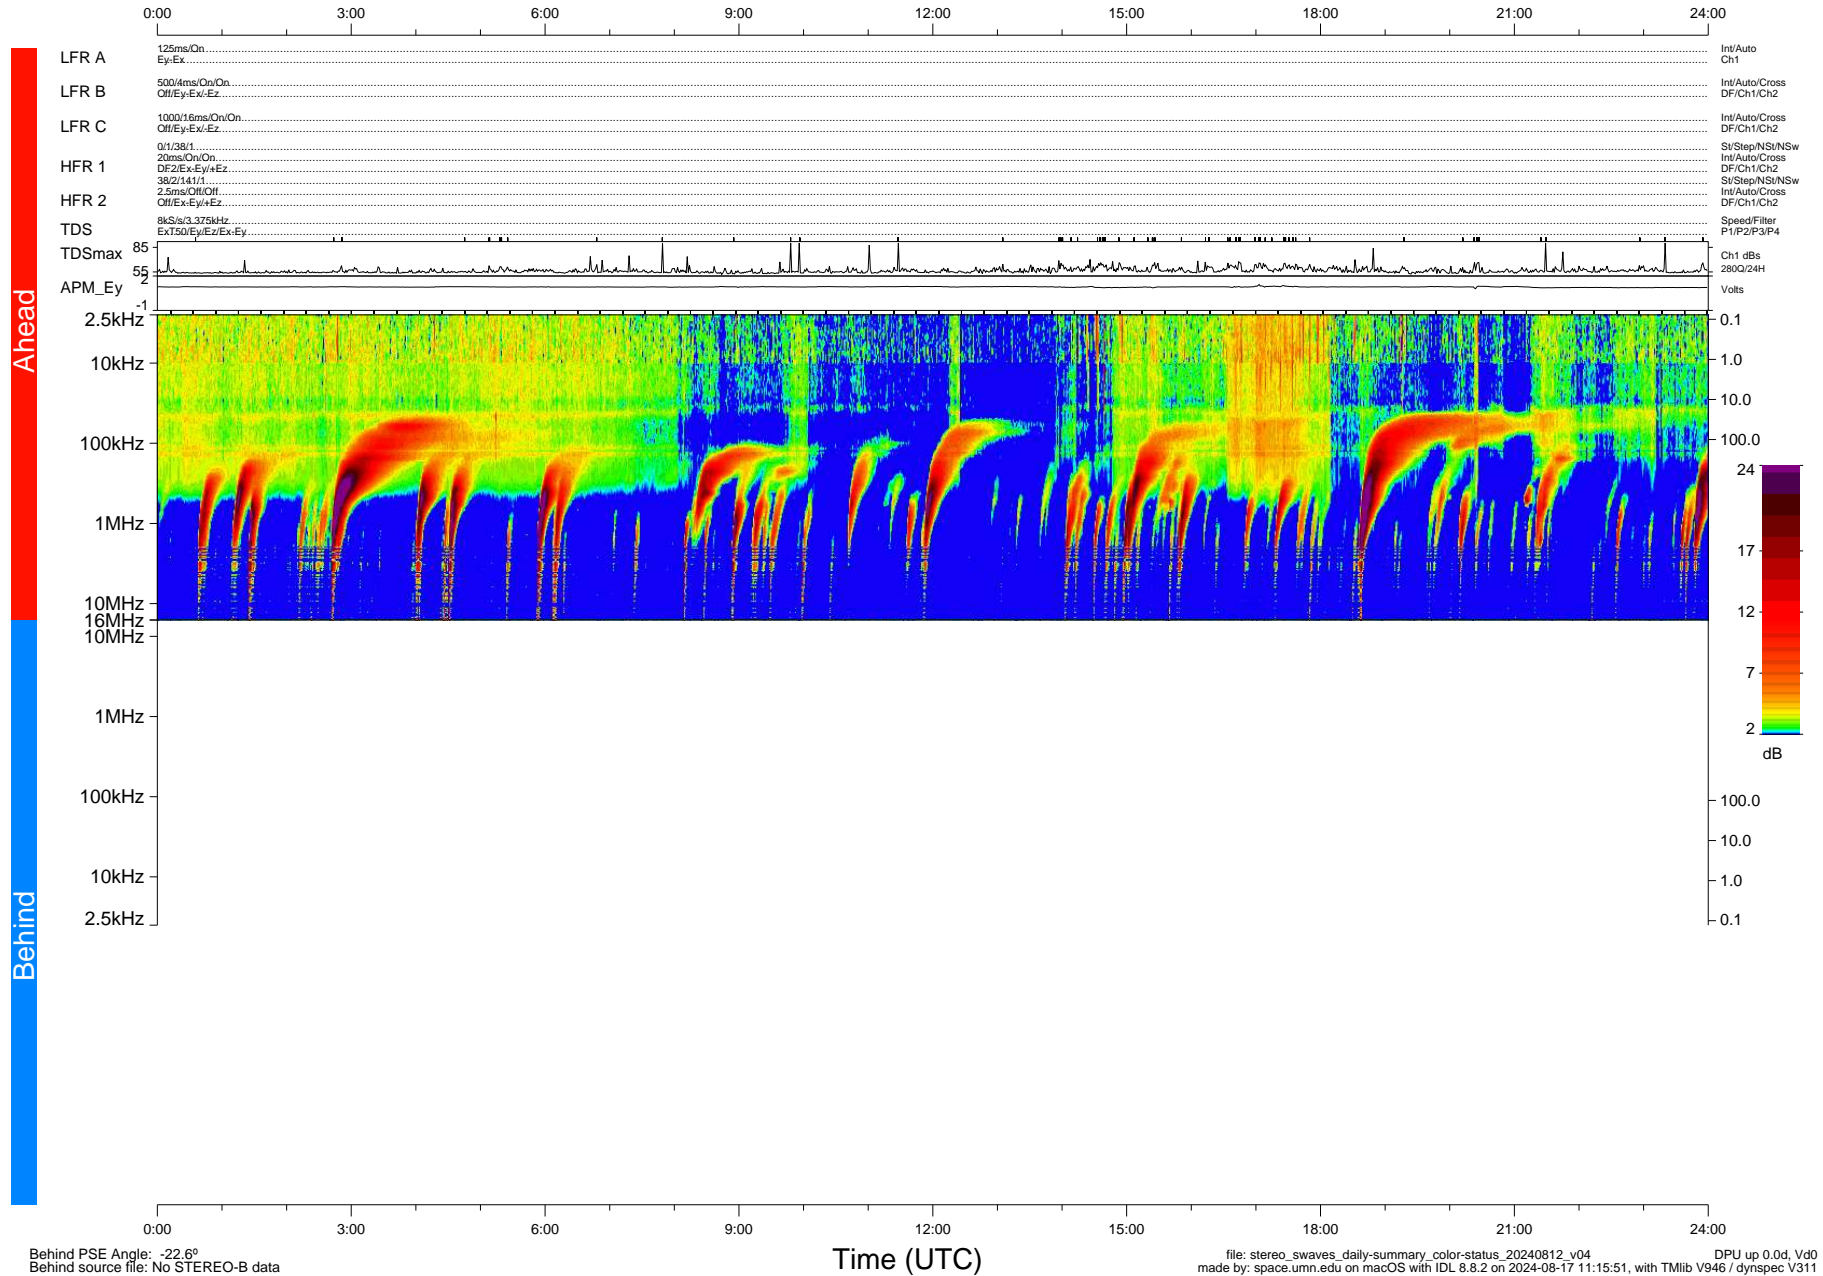

STEREO/WAVES Daily Summary - 12-Aug-2024 (DOY 225)

Ahead source file: swaves_ahead_2024_225_1_04.ptp (Recovery: 100.0% HK, 93% Pkts)
 Ahead PSE Angle: 22.0°

DPU up 662.4d, V412d40

Behind PSE Angle: -22.6°
 Behind source file: No STEREO-B data

Time (UTC)

file: stereo_swaves_daily-summary_color-status_20240812_v04 DPU up 0.0d, Vd0
 made by: space.umn.edu on macOS with IDL 8.8.2 on 2024-08-17 11:15:51, with TMIib V946 / dynspec V311