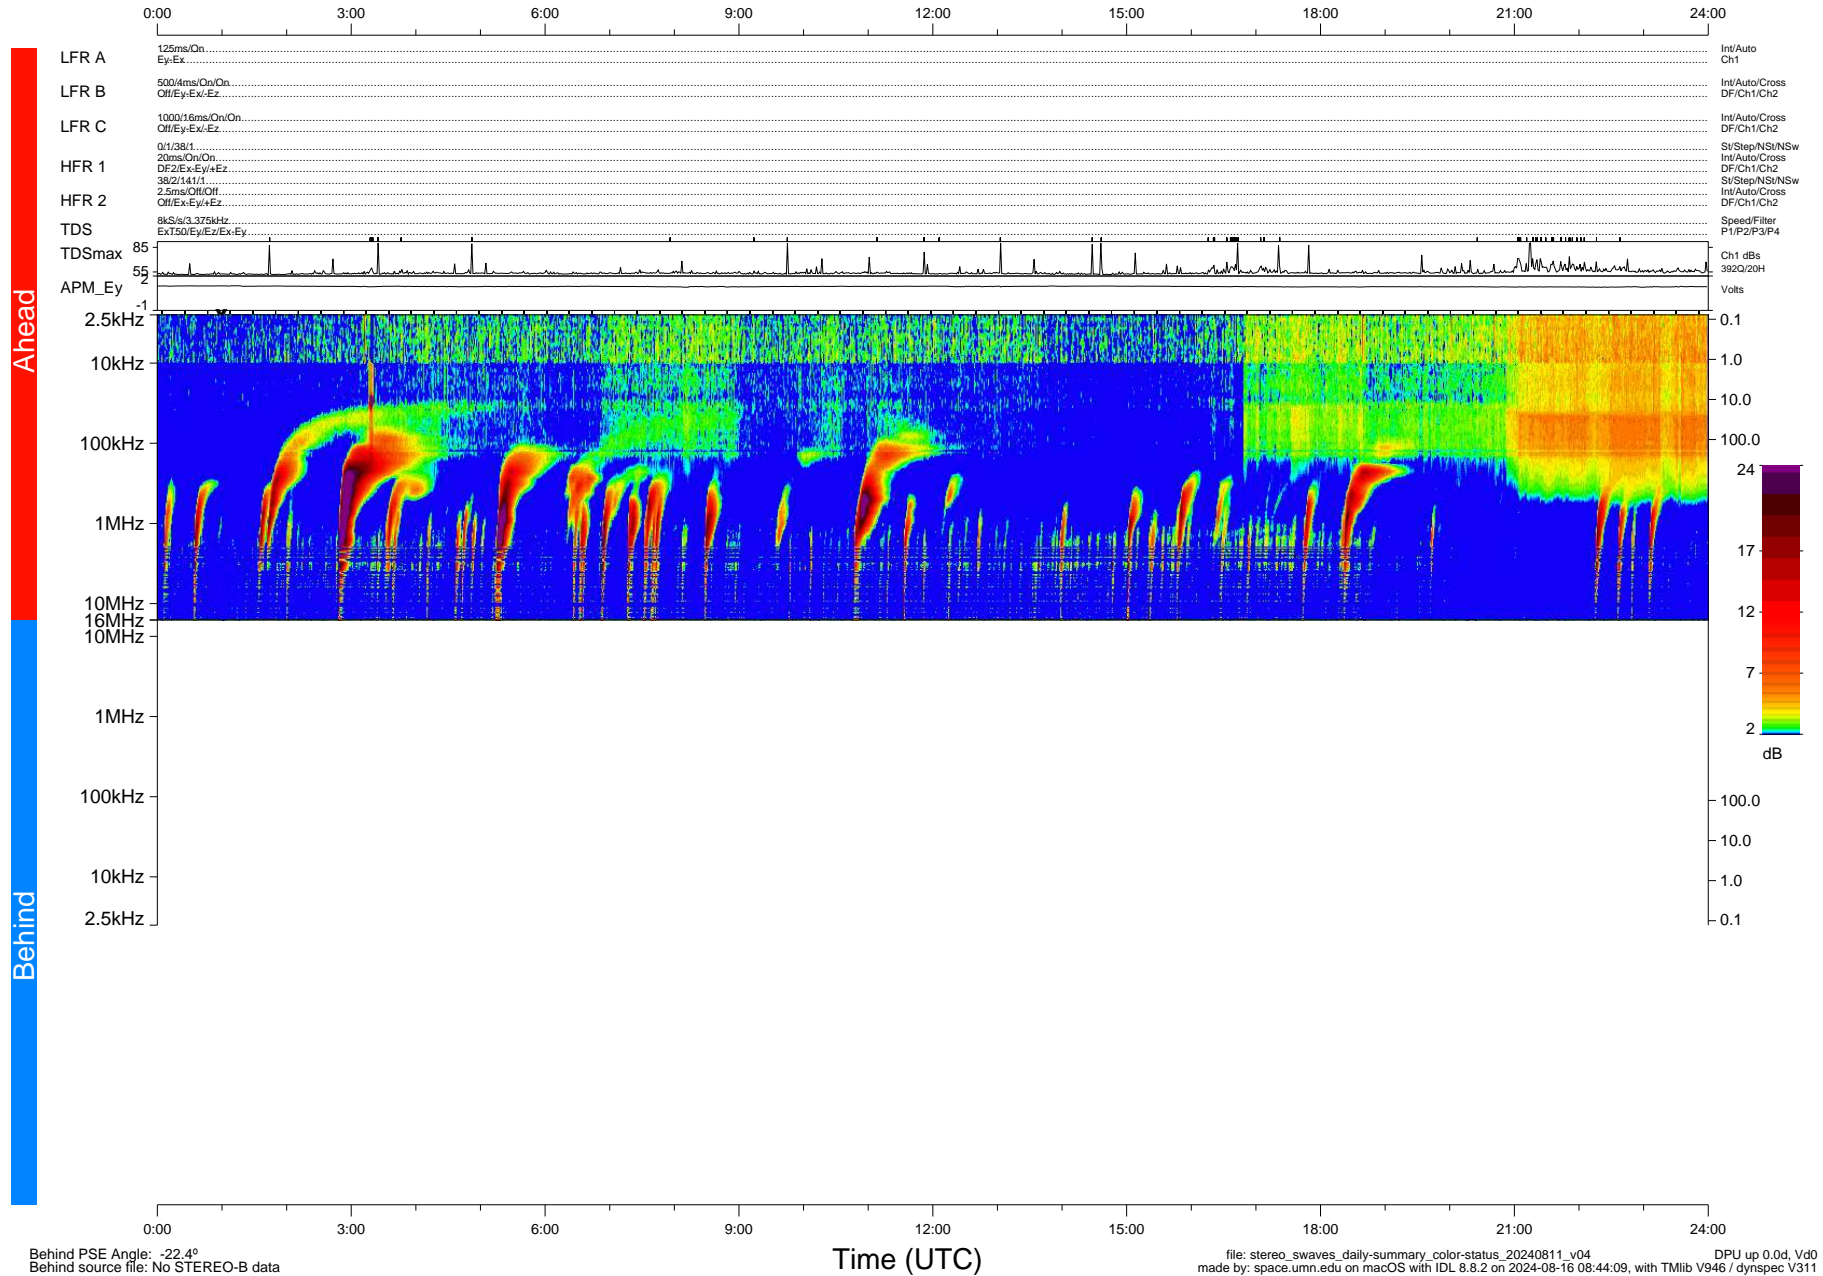

STEREO/WAVES Daily Summary - 11-Aug-2024 (DOY 224)

Ahead source file: swaves_ahead_2024_224_1_04.ptp (Recovery: 100.0% HK, 109% Pkts)
 Ahead PSE Angle: 22.0°

DPU up 661.4d, V412d40

Behind PSE Angle: -22.4°
 Behind source file: No STEREO-B data

Time (UTC)

file: stereo_swaves_daily-summary_color-status_20240811_v04
 made by: space.umn.edu on macOS with IDL 8.8.2 on 2024-08-16 08:44:09, with TMIib V946 / dynspec V311

DPU up 0.0d, Vd0