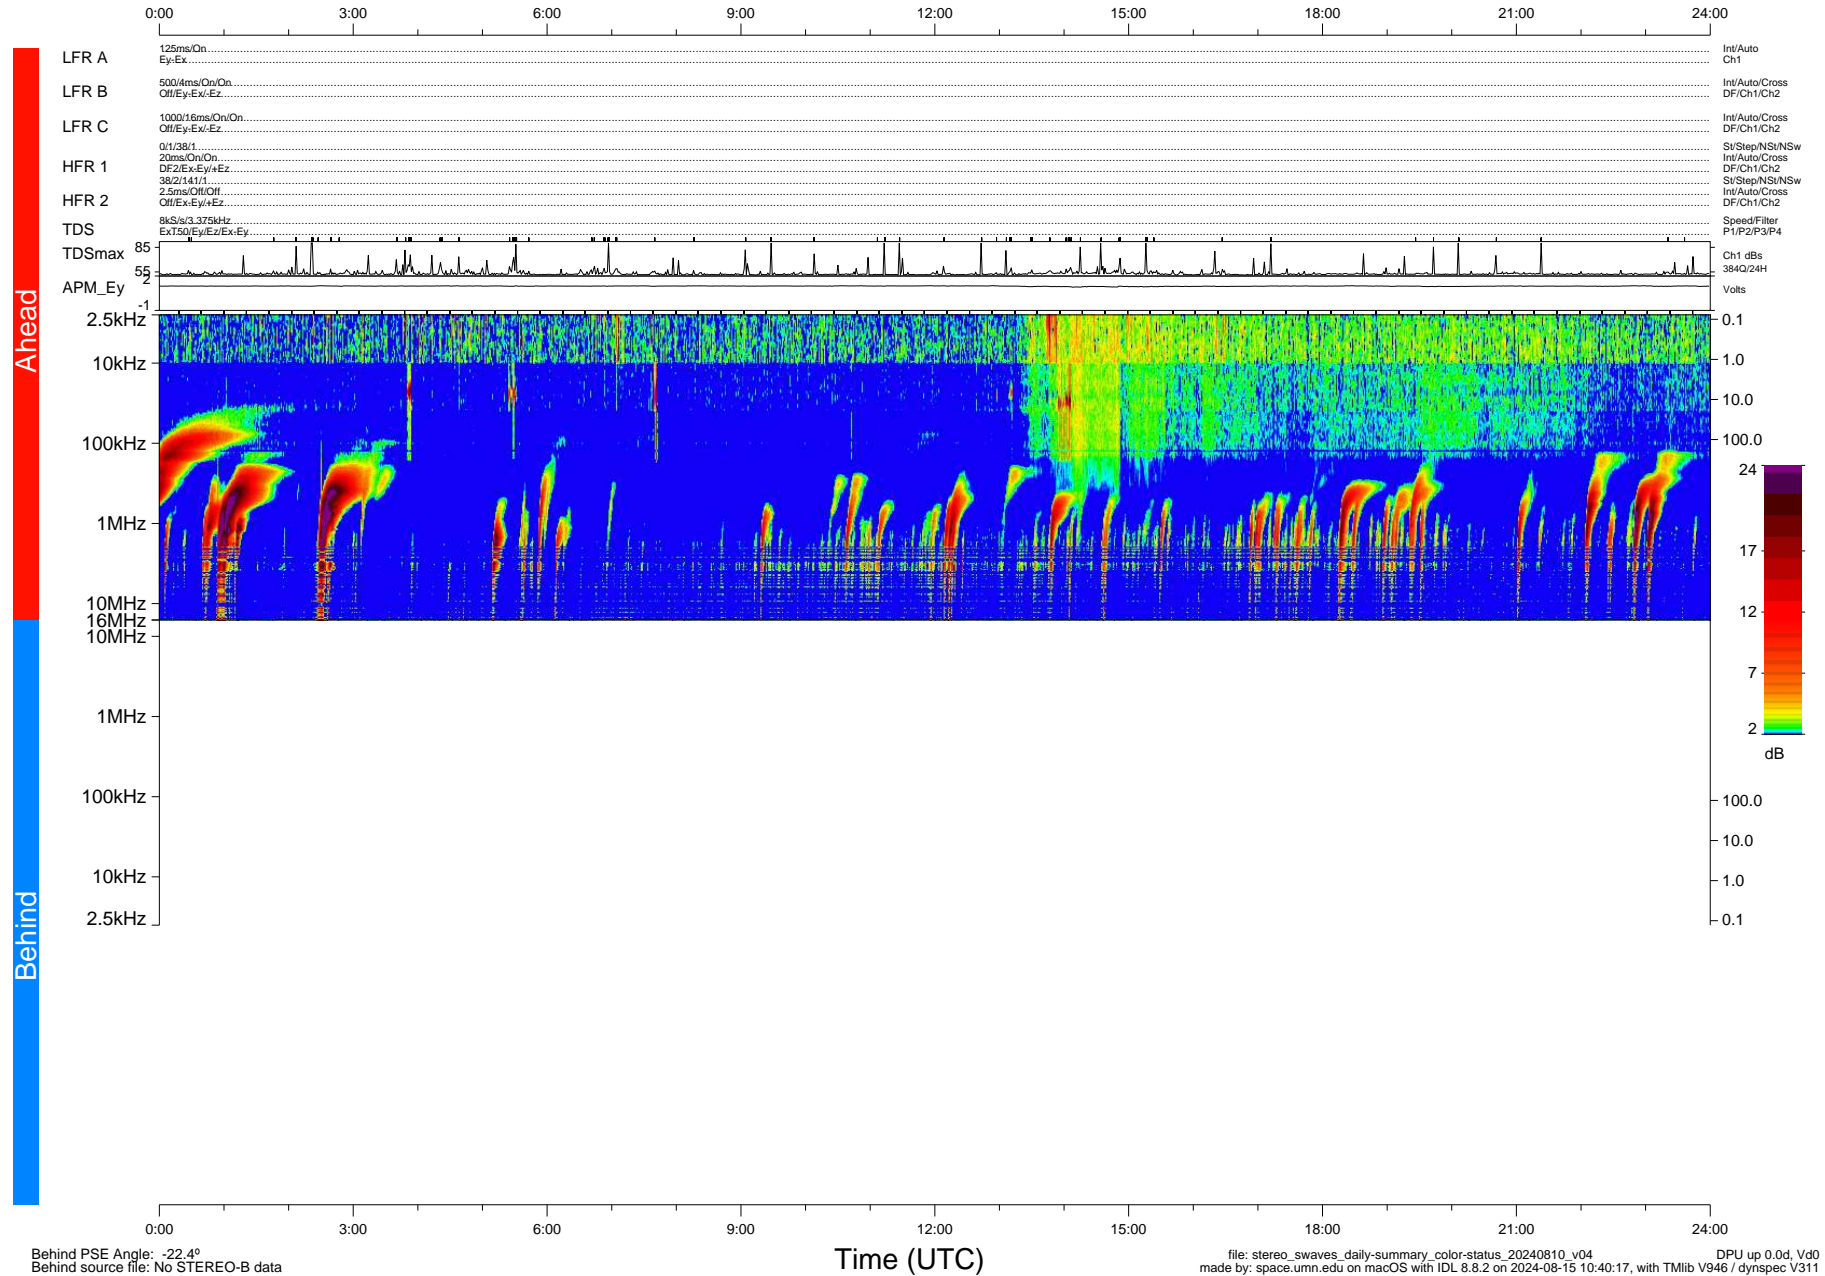

# STEREO/WAVES Daily Summary - 10-Aug-2024 (DOY 223)

Ahead source file: swaves\_ahead\_2024\_223\_1\_04.ptp (Recovery: 100.0% HK, 109% Pkts)  
 Ahead PSE Angle: 21.8°

DPU up 660.4d, V412d40

Behind PSE Angle: -22.4°  
 Behind source file: No STEREO-B data

Time (UTC)

file: stereo\_swaves\_daily-summary\_color-status\_20240810\_v04 DPU up 0.0d, Vd0  
 made by: space.umn.edu on macOS with IDL 8.8.2 on 2024-08-15 10:40:17, with TMIib V946 / dynspec V311