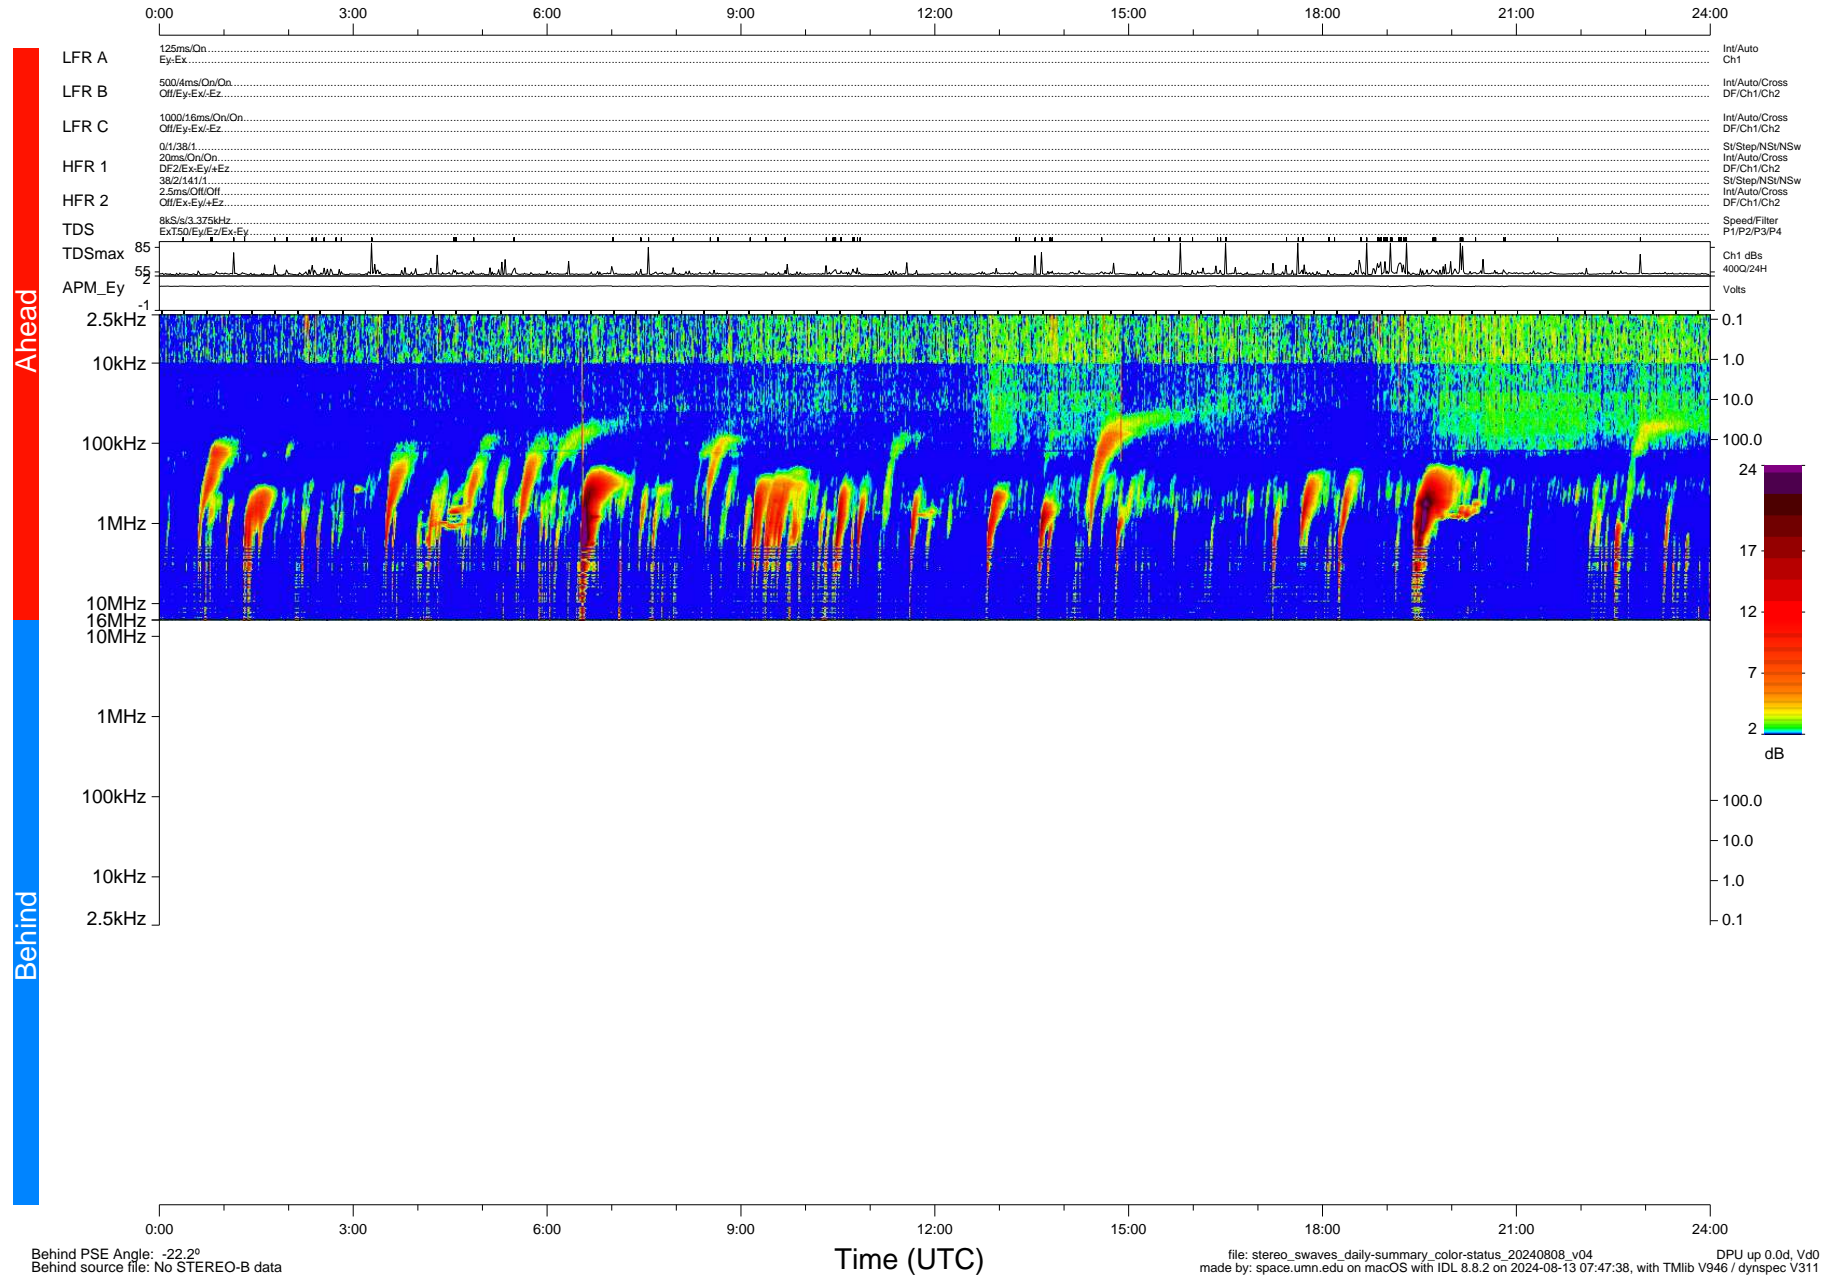

STEREO/WAVES Daily Summary - 08-Aug-2024 (DOY 221)

Ahead source file: swaves_ahead_2024_221_1_04.ptp (Recovery: 100.0% HK, 111% Pkts)
 Ahead PSE Angle: 21.6°

DPU up 658.4d, V412d40

Behind PSE Angle: -22.2°
 Behind source file: No STEREO-B data

file: stereo_swaves_daily-summary_color-status_20240808_v04
 made by: space.umn.edu on macOS with IDL 8.8.2 on 2024-08-13 07:47:38, with TMIib V946 / dynspec V311
 DPU up 0.0d, Vd0