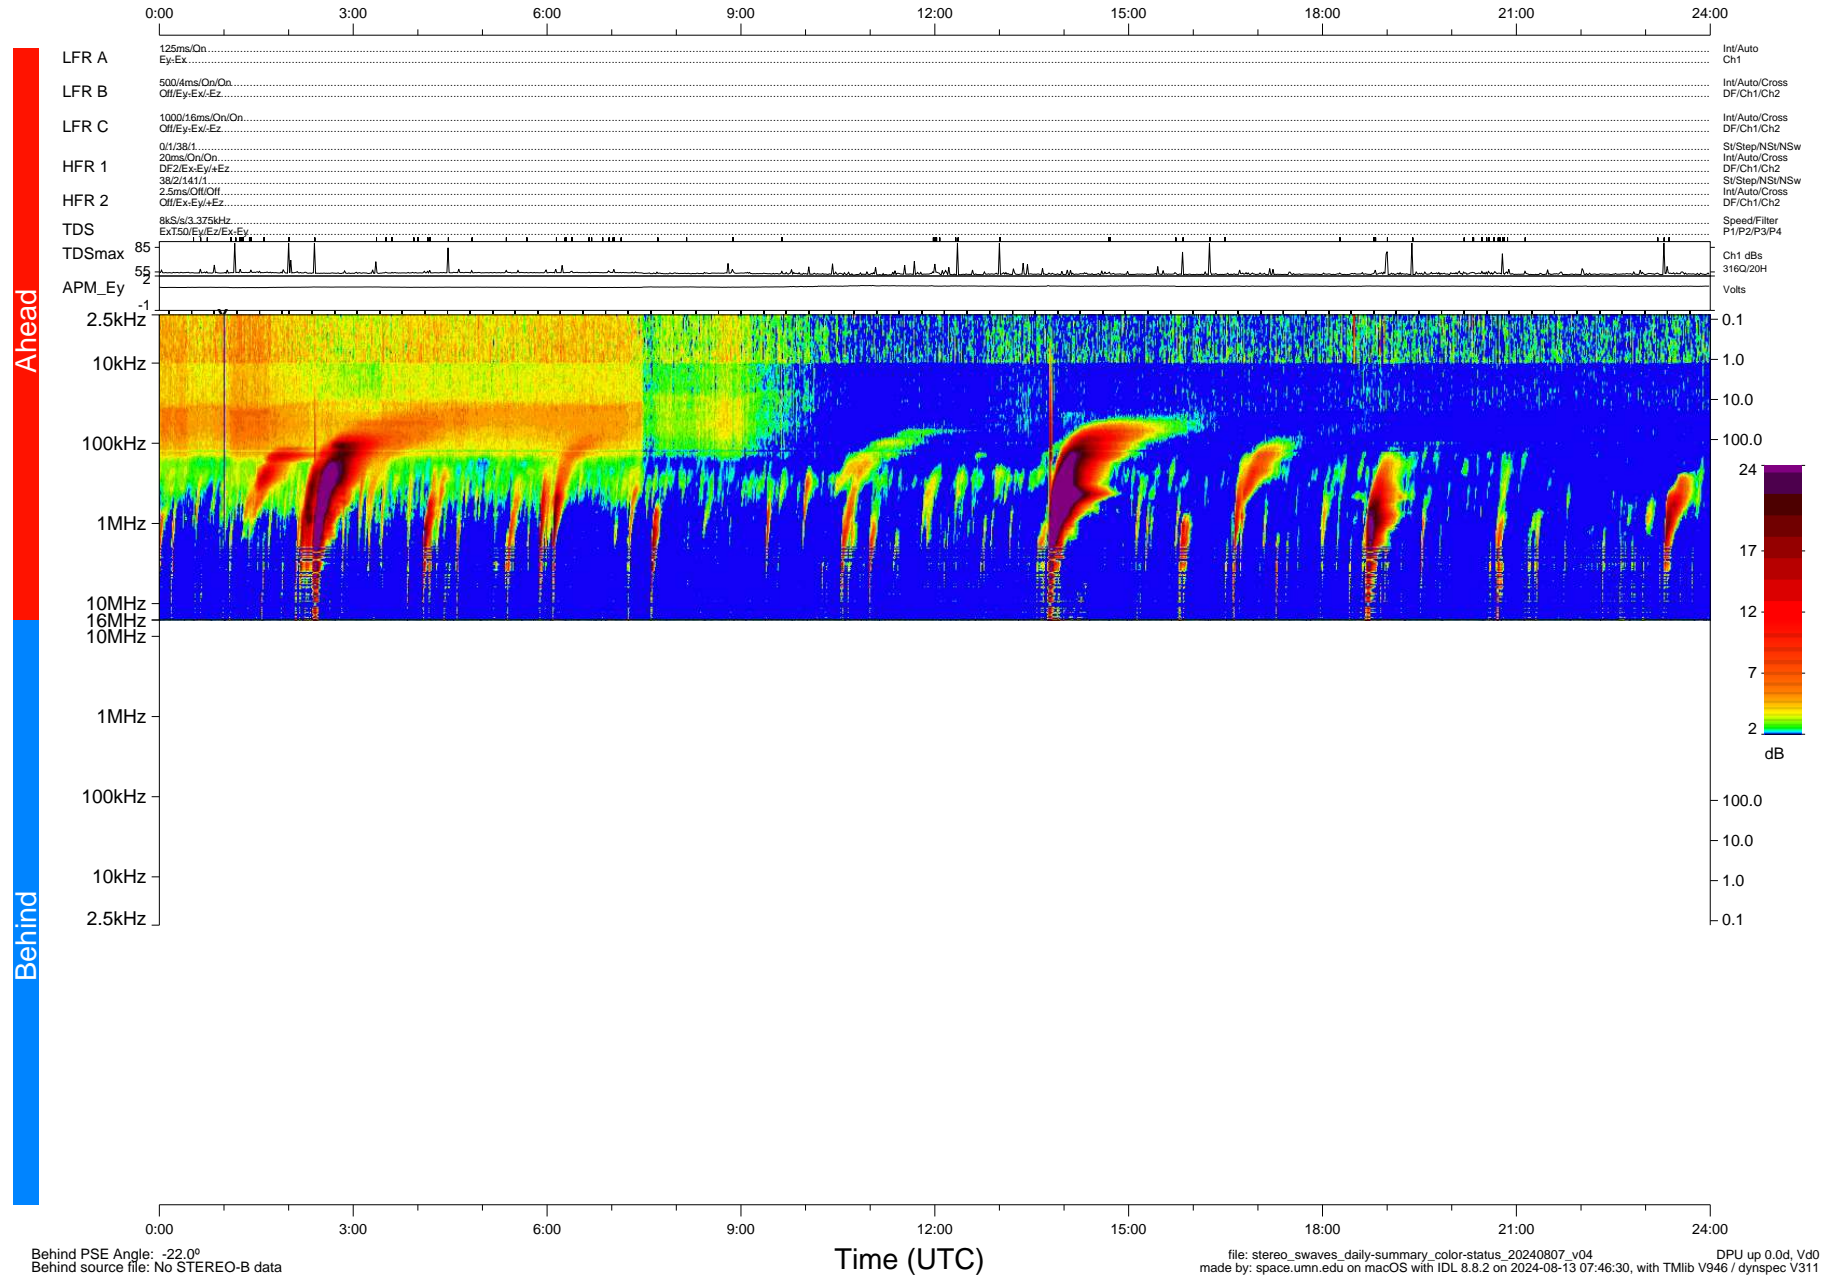

STEREO/WAVES Daily Summary - 07-Aug-2024 (DOY 220)

Ahead source file: swaves_ahead_2024_220_1_04.ptp (Recovery: 100.0% HK, 98% Pkts)
Ahead PSE Angle: 21.5°

DPU up 657.4d, V412d40

Behind PSE Angle: -22.0°
Behind source file: No STEREO-B data