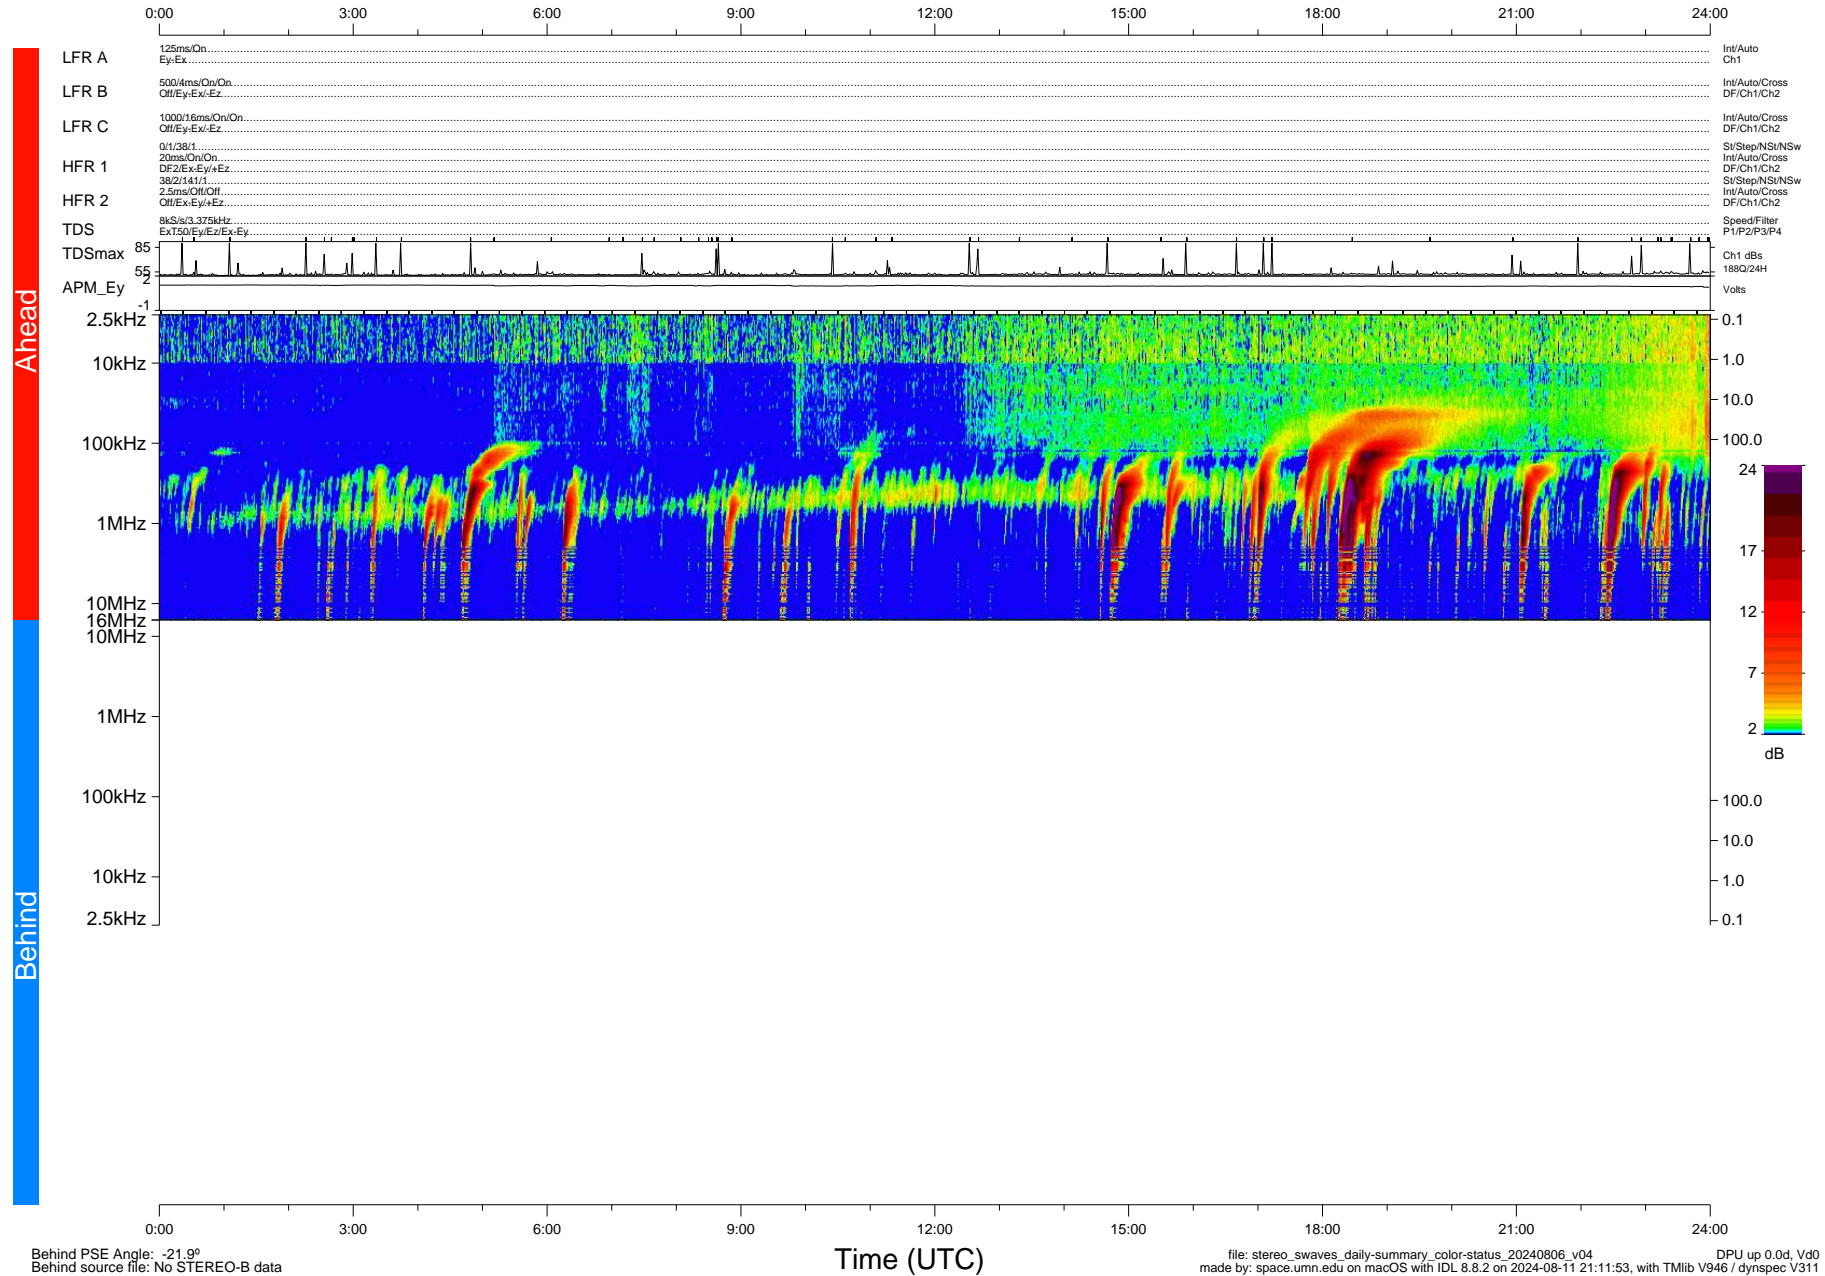

STEREO/WAVES Daily Summary - 06-Aug-2024 (DOY 219)

Ahead source file: swaves_ahead_2024_219_1_04.ptp (Recovery: 100.0% HK, 80% Pkts)
 Ahead PSE Angle: 21.5°

DPU up 656.4d, V412d40

Behind PSE Angle: -21.9°
 Behind source file: No STEREO-B data

file: stereo_swaves_daily-summary_color-status_20240806_v04
 made by: space.umn.edu on macOS with IDL 8.8.2 on 2024-08-11 21:11:53, with TMIb V946 / dynspec V311
 DPU up 0.0d, Vd0