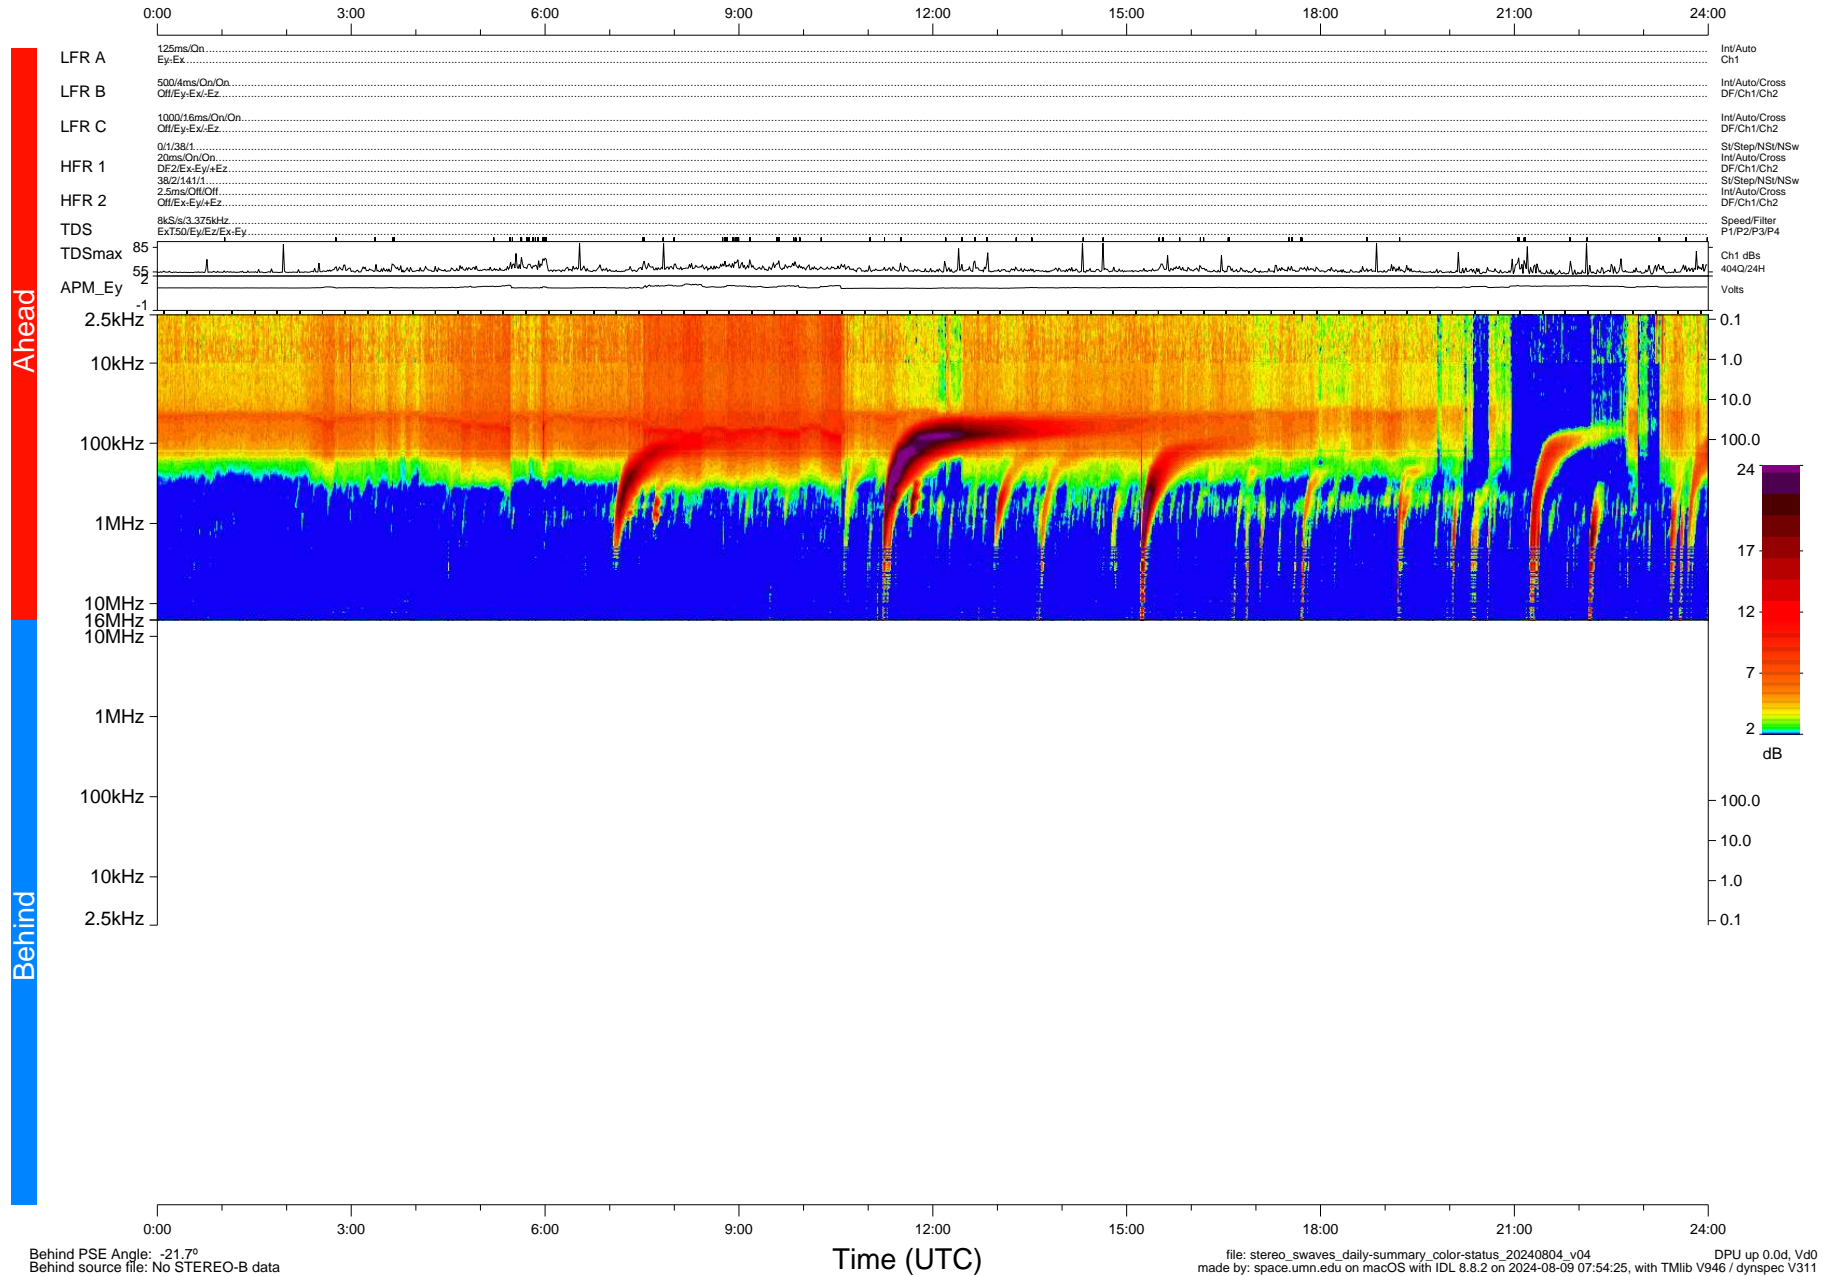

STEREO/WAVES Daily Summary - 04-Aug-2024 (DOY 217)

Ahead source file: swaves_ahead_2024_217_1_04.ptp (Recovery: 100.1% HK, 112% Pkts)
 Ahead PSE Angle: 21.3°

DPU up 654.4d, V412d40

Behind PSE Angle: -21.7°
 Behind source file: No STEREO-B data

Time (UTC)

file: stereo_swaves_daily-summary_color-status_20240804_v04
 made by: space.umn.edu on macOS with IDL 8.8.2 on 2024-08-09 07:54:25, with TMIib V946 / dynspec V311
 DPU up 0.0d, Vd0