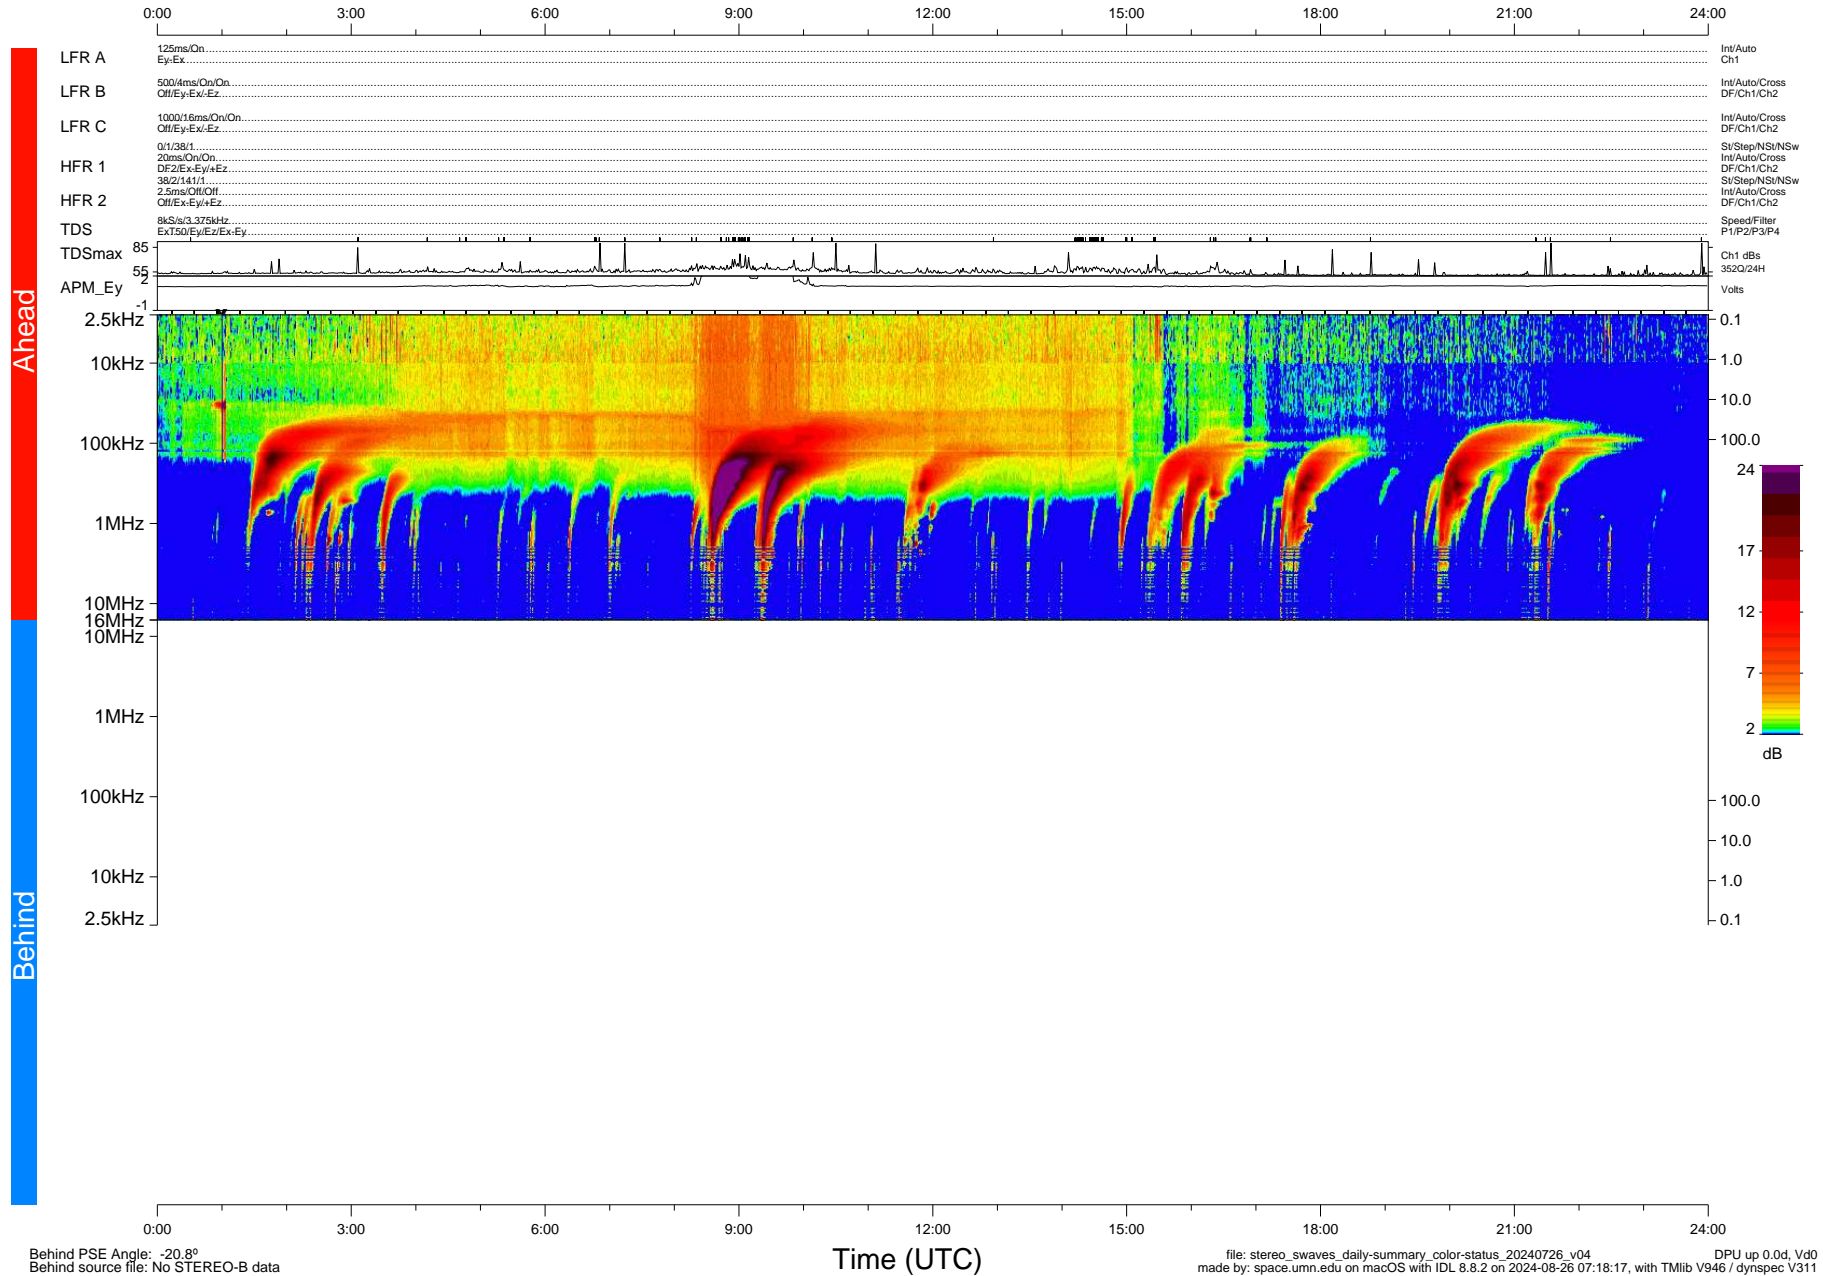

STEREO/WAVES Daily Summary - 26-Jul-2024 (DOY 208)

Ahead source file: swaves_ahead_2024_208_1_05.fin (Recovery: 100.0% HK, 104% Pkts)
 Ahead PSE Angle: 20.4°

DPU up 645.4d, V412d40

Behind PSE Angle: -20.8°
 Behind source file: No STEREO-B data

Time (UTC)

file: stereo_swaves_daily-summary_color-status_20240726_v04 DPU up 0.0d, Vd0
 made by: space.umn.edu on macOS with IDL 8.8.2 on 2024-08-26 07:18:17, with TMIb V946 / dynspec V311