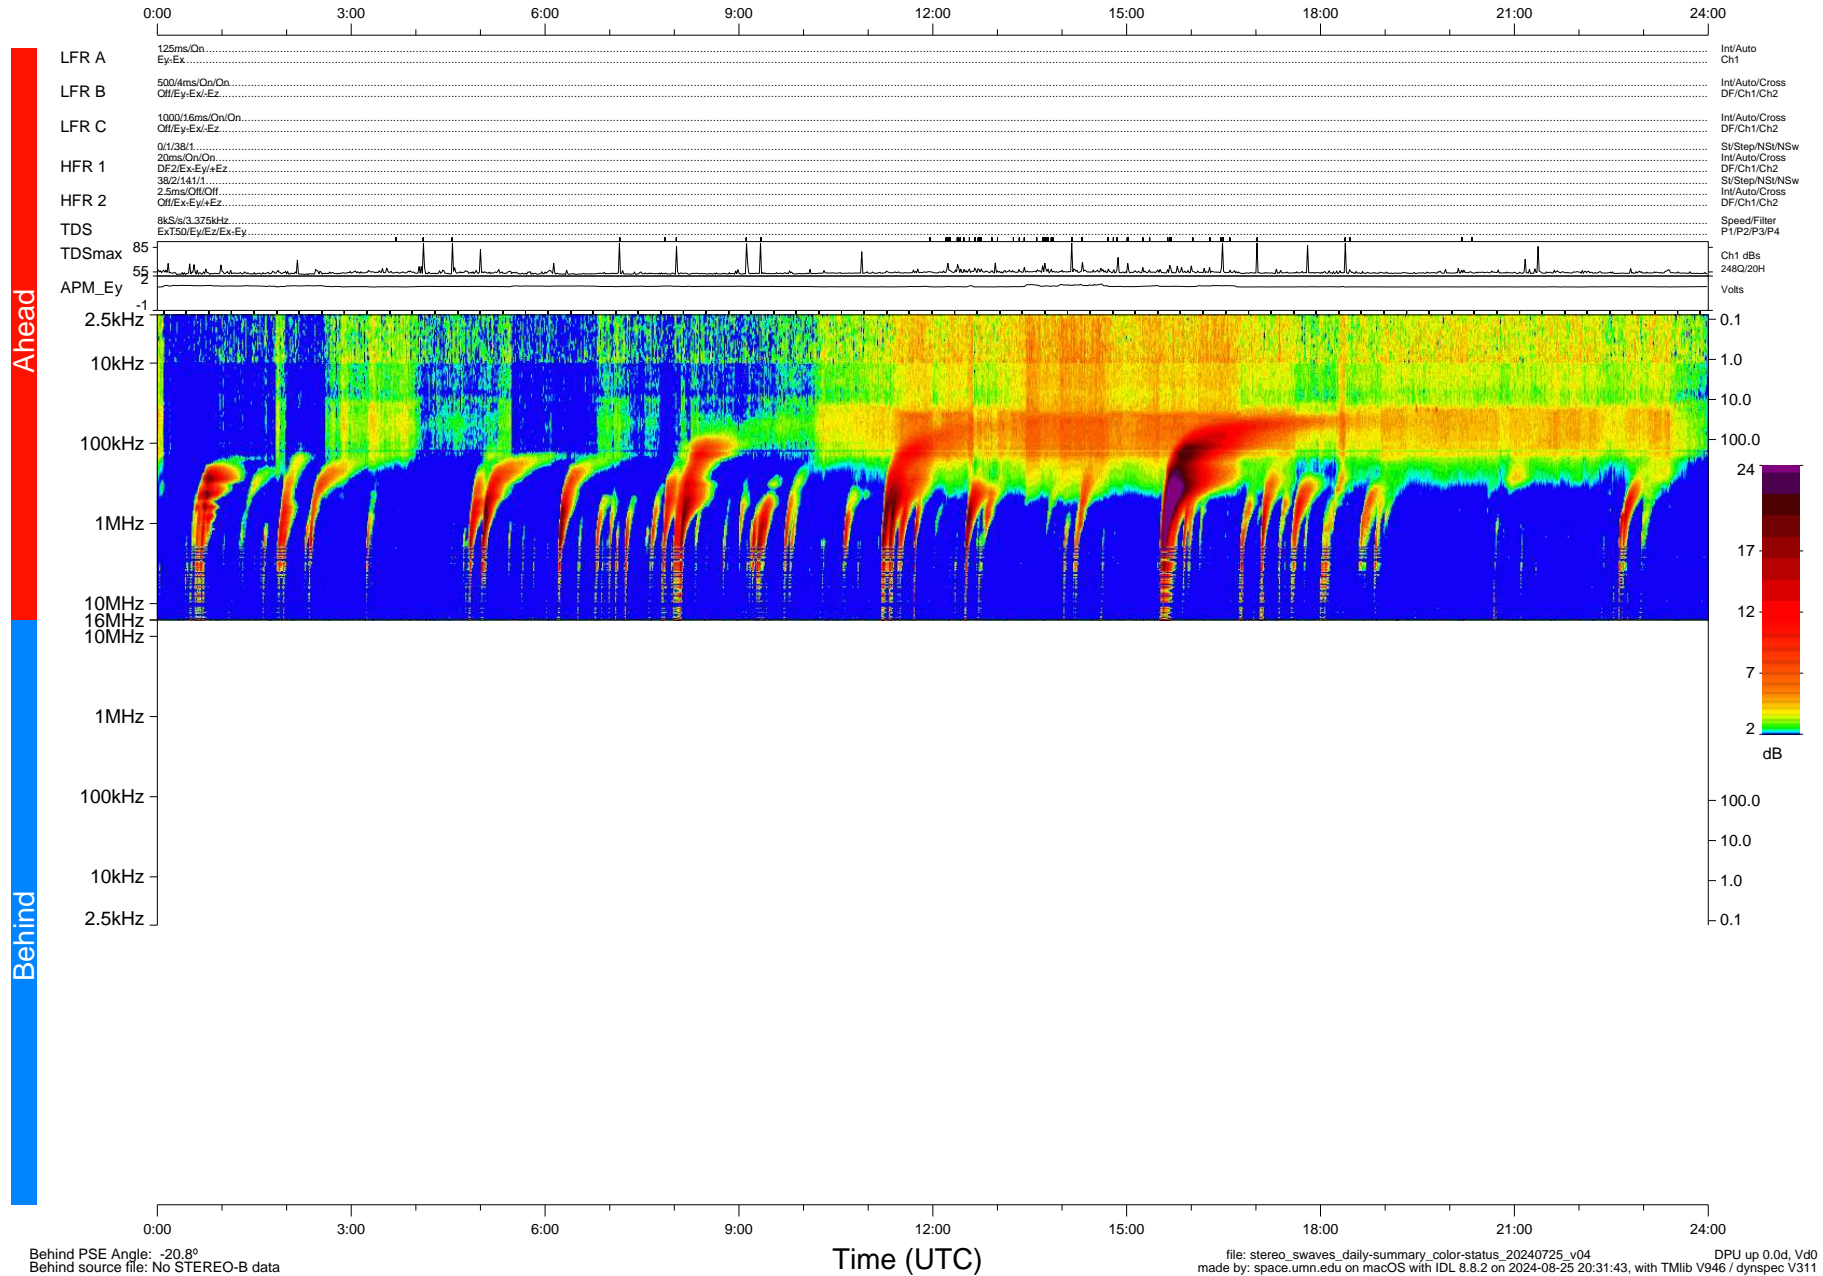

STEREO/WAVES Daily Summary - 25-Jul-2024 (DOY 207)

Ahead source file: swaves_ahead_2024_207_1_05.fin (Recovery: 100.0% HK, 88% Pkts)
Ahead PSE Angle: 20.2°

DPU up 644.4d, V412d40

Behind PSE Angle: -20.8°
Behind source file: No STEREO-B data

Time (UTC)