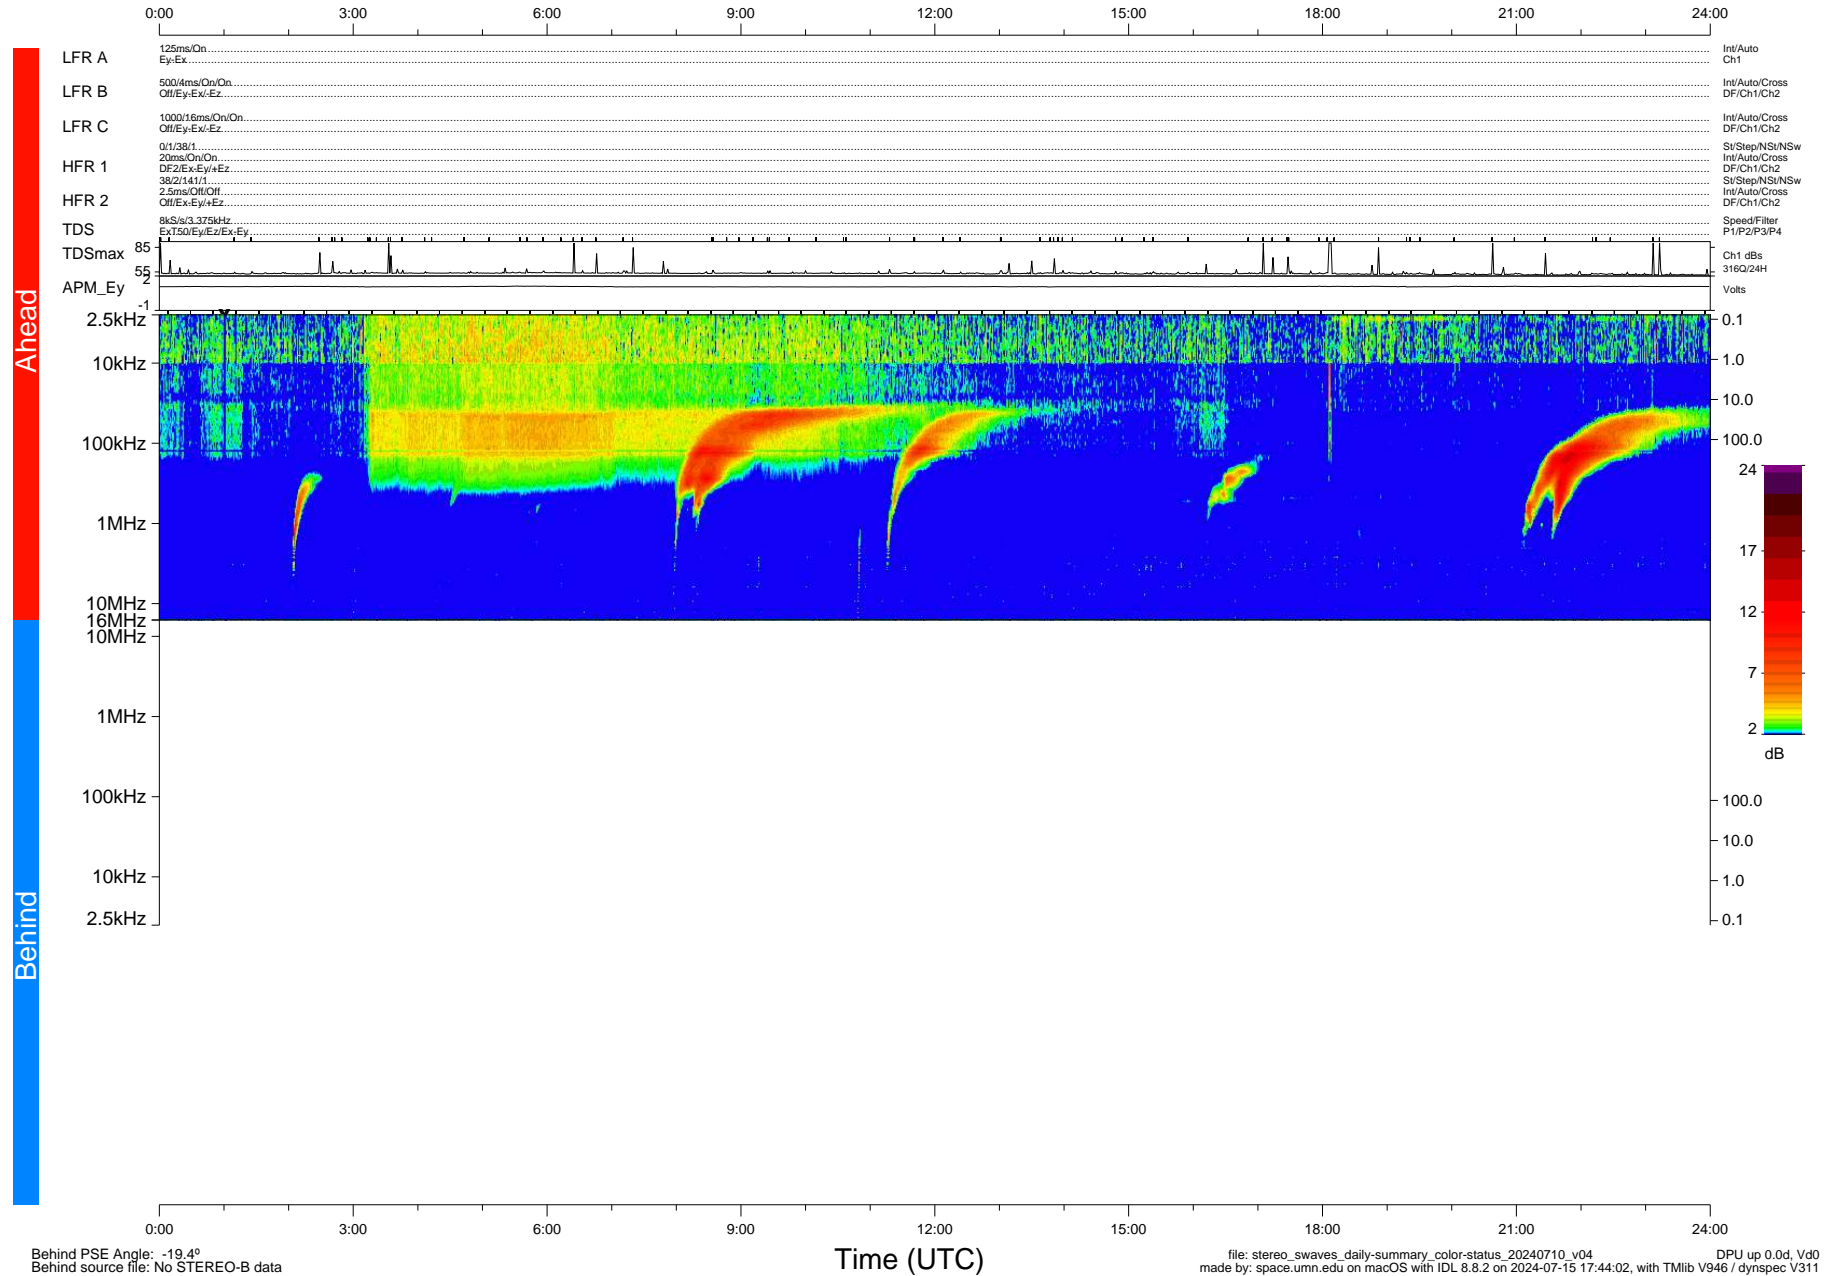

STEREO/WAVES Daily Summary - 10-Jul-2024 (DOY 192)

Ahead source file: swaves_ahead_2024_192_1_04.ptp (Recovery: 100.0% HK, 99% Pkts)
Ahead PSE Angle: 18.6°

DPU up 629.4d, V412d40

Behind PSE Angle: -19.4°
Behind source file: No STEREO-B data