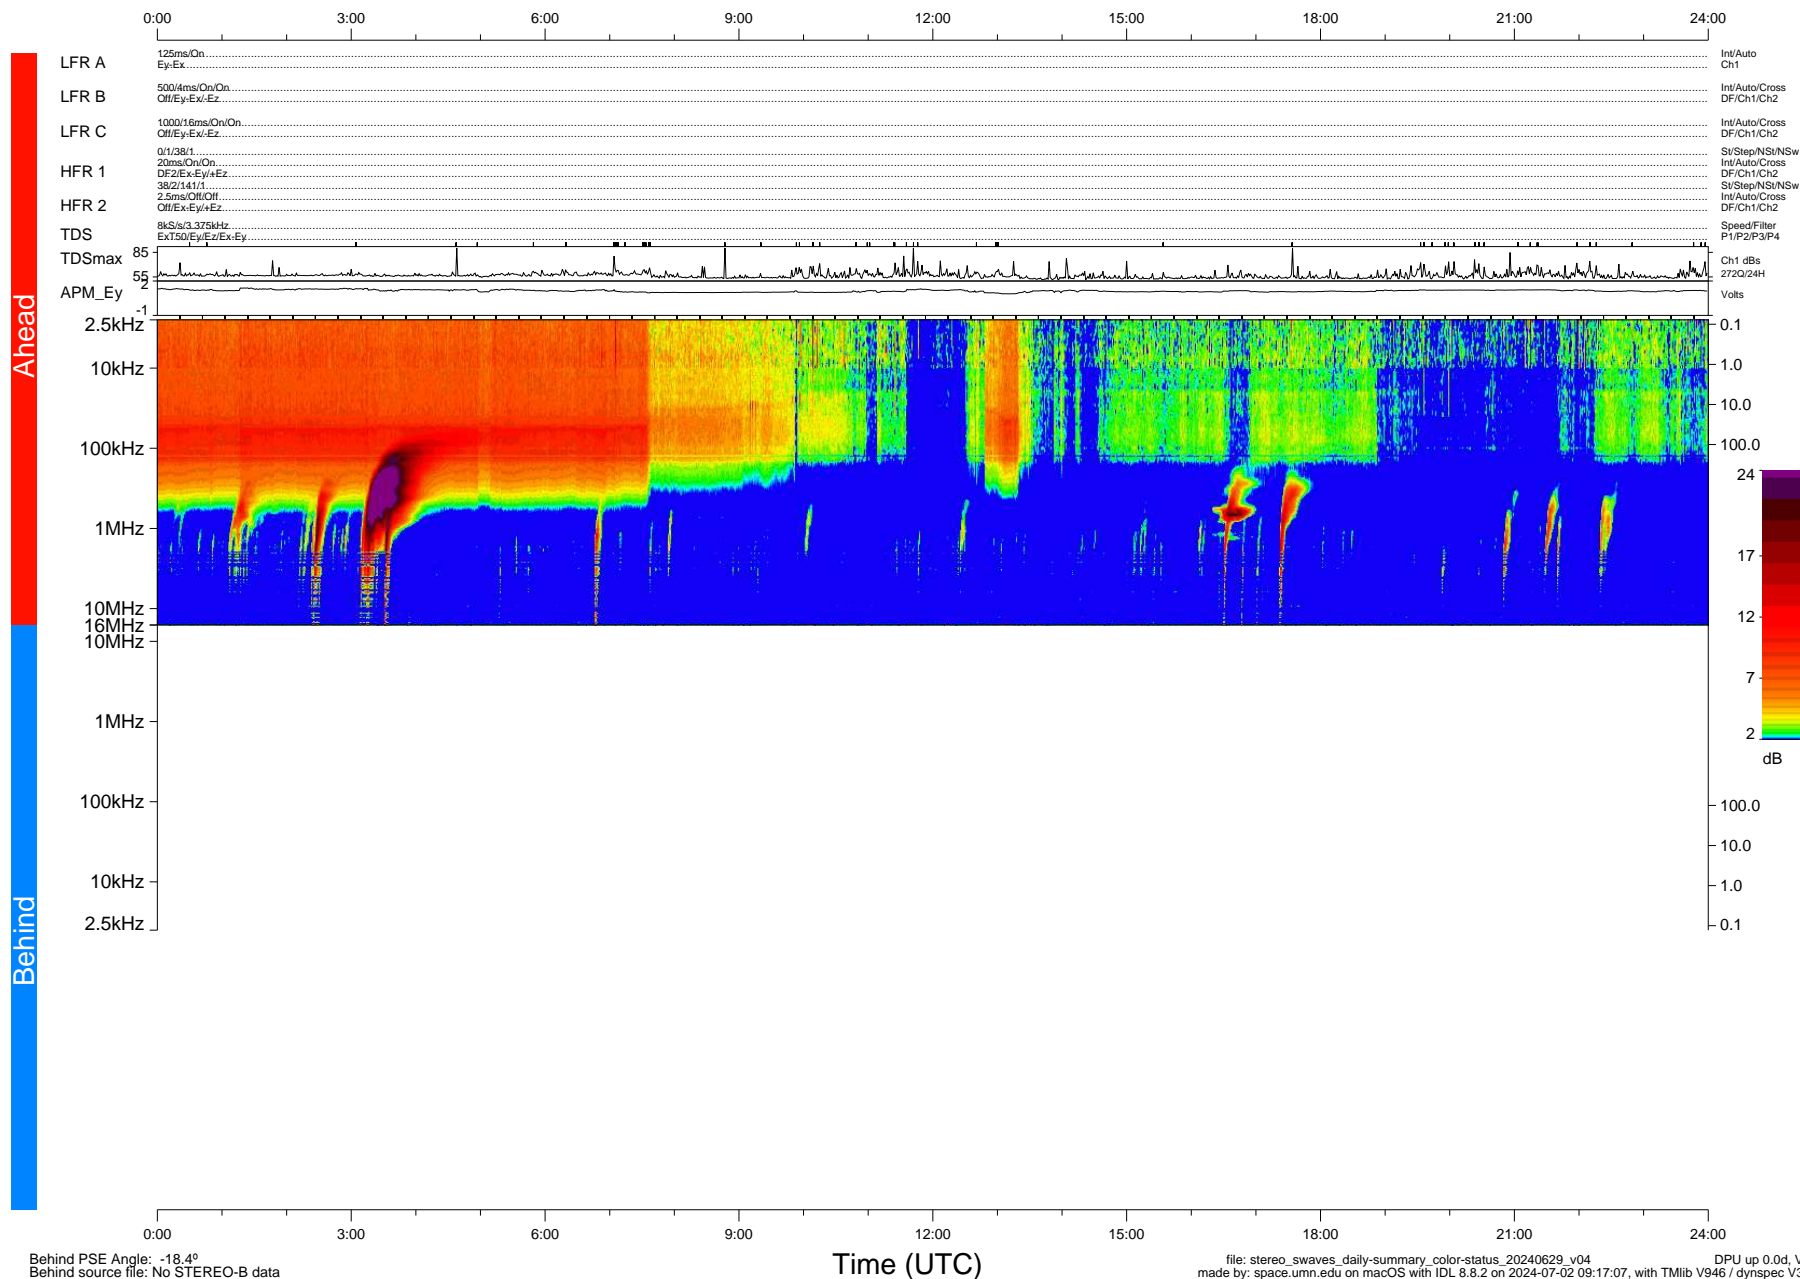

STEREO/WAVES Daily Summary - 29-Jun-2024 (DOY 181)

Ahead source file: swaves_ahead_2024_181_1_02.ptp (Recovery: 100.0% HK, 92% Pkts)
Ahead PSE Angle: 17.4°

DPU up 618.4d, V412d40

Behind PSE Angle: -18.4°
Behind source file: No STEREO-B data