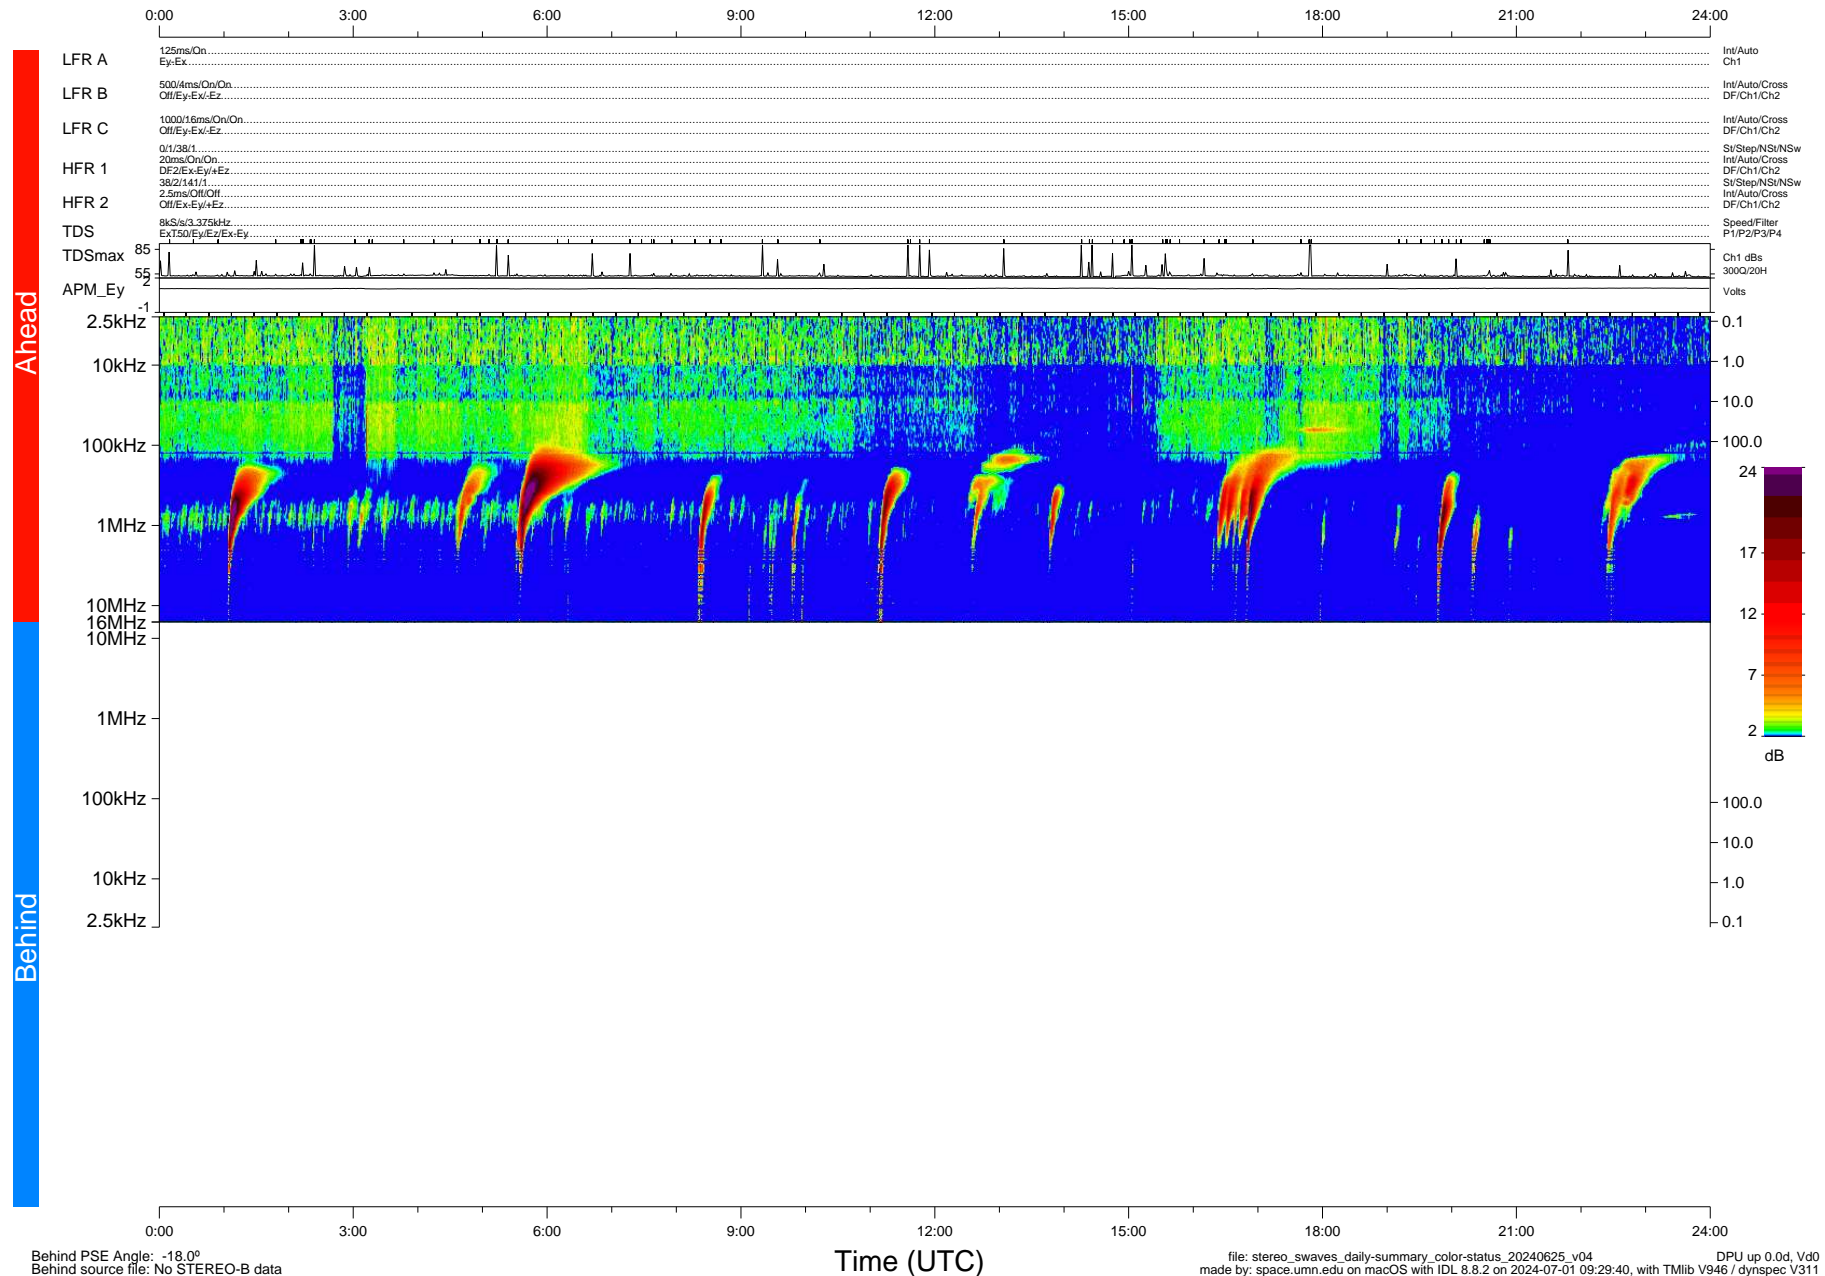

STEREO/WAVES Daily Summary - 25-Jun-2024 (DOY 177)

Ahead source file: swaves_ahead_2024_177_1_04.ptp (Recovery: 100.0% HK, 96% Pkts)
 Ahead PSE Angle: 17.1°

DPU up 614.4d, V412d40

Behind PSE Angle: -18.0°
 Behind source file: No STEREO-B data

file: stereo_swaves_daily-summary_color-status_20240625_v04
 made by: space.umn.edu on macOS with IDL 8.8.2 on 2024-07-01 09:29:40, with TMIib V946 / dynspec V311
 DPU up 0.0d, Vd0