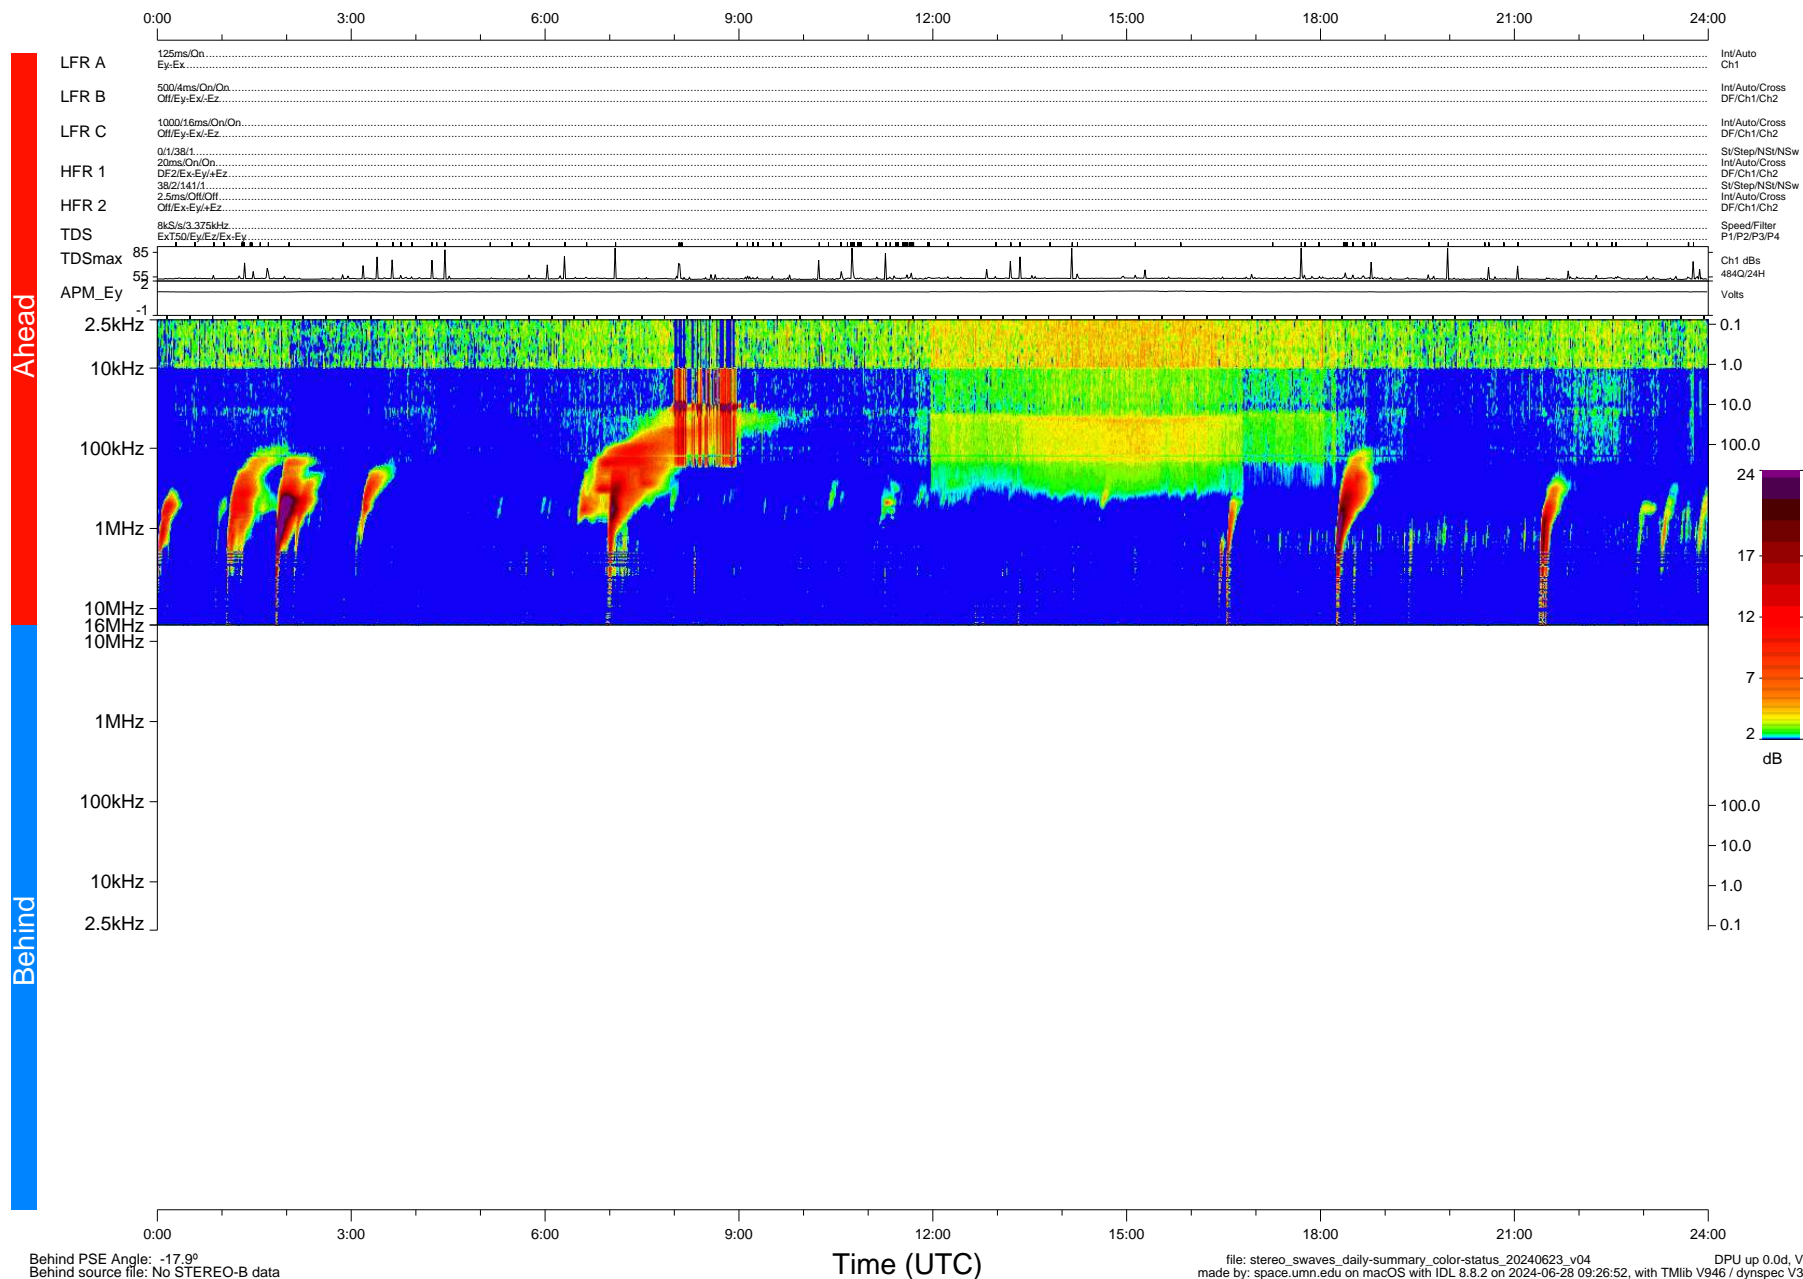

STEREO/WAVES Daily Summary - 23-Jun-2024 (DOY 175)

Ahead source file: swaves_ahead_2024_175_1_04.ptp (Recovery: 100.0% HK, 123% Pkts)
Ahead PSE Angle: 16.9°

DPU up 612.4d, V412d40

Behind PSE Angle: -17.9°
Behind source file: No STEREO-B data