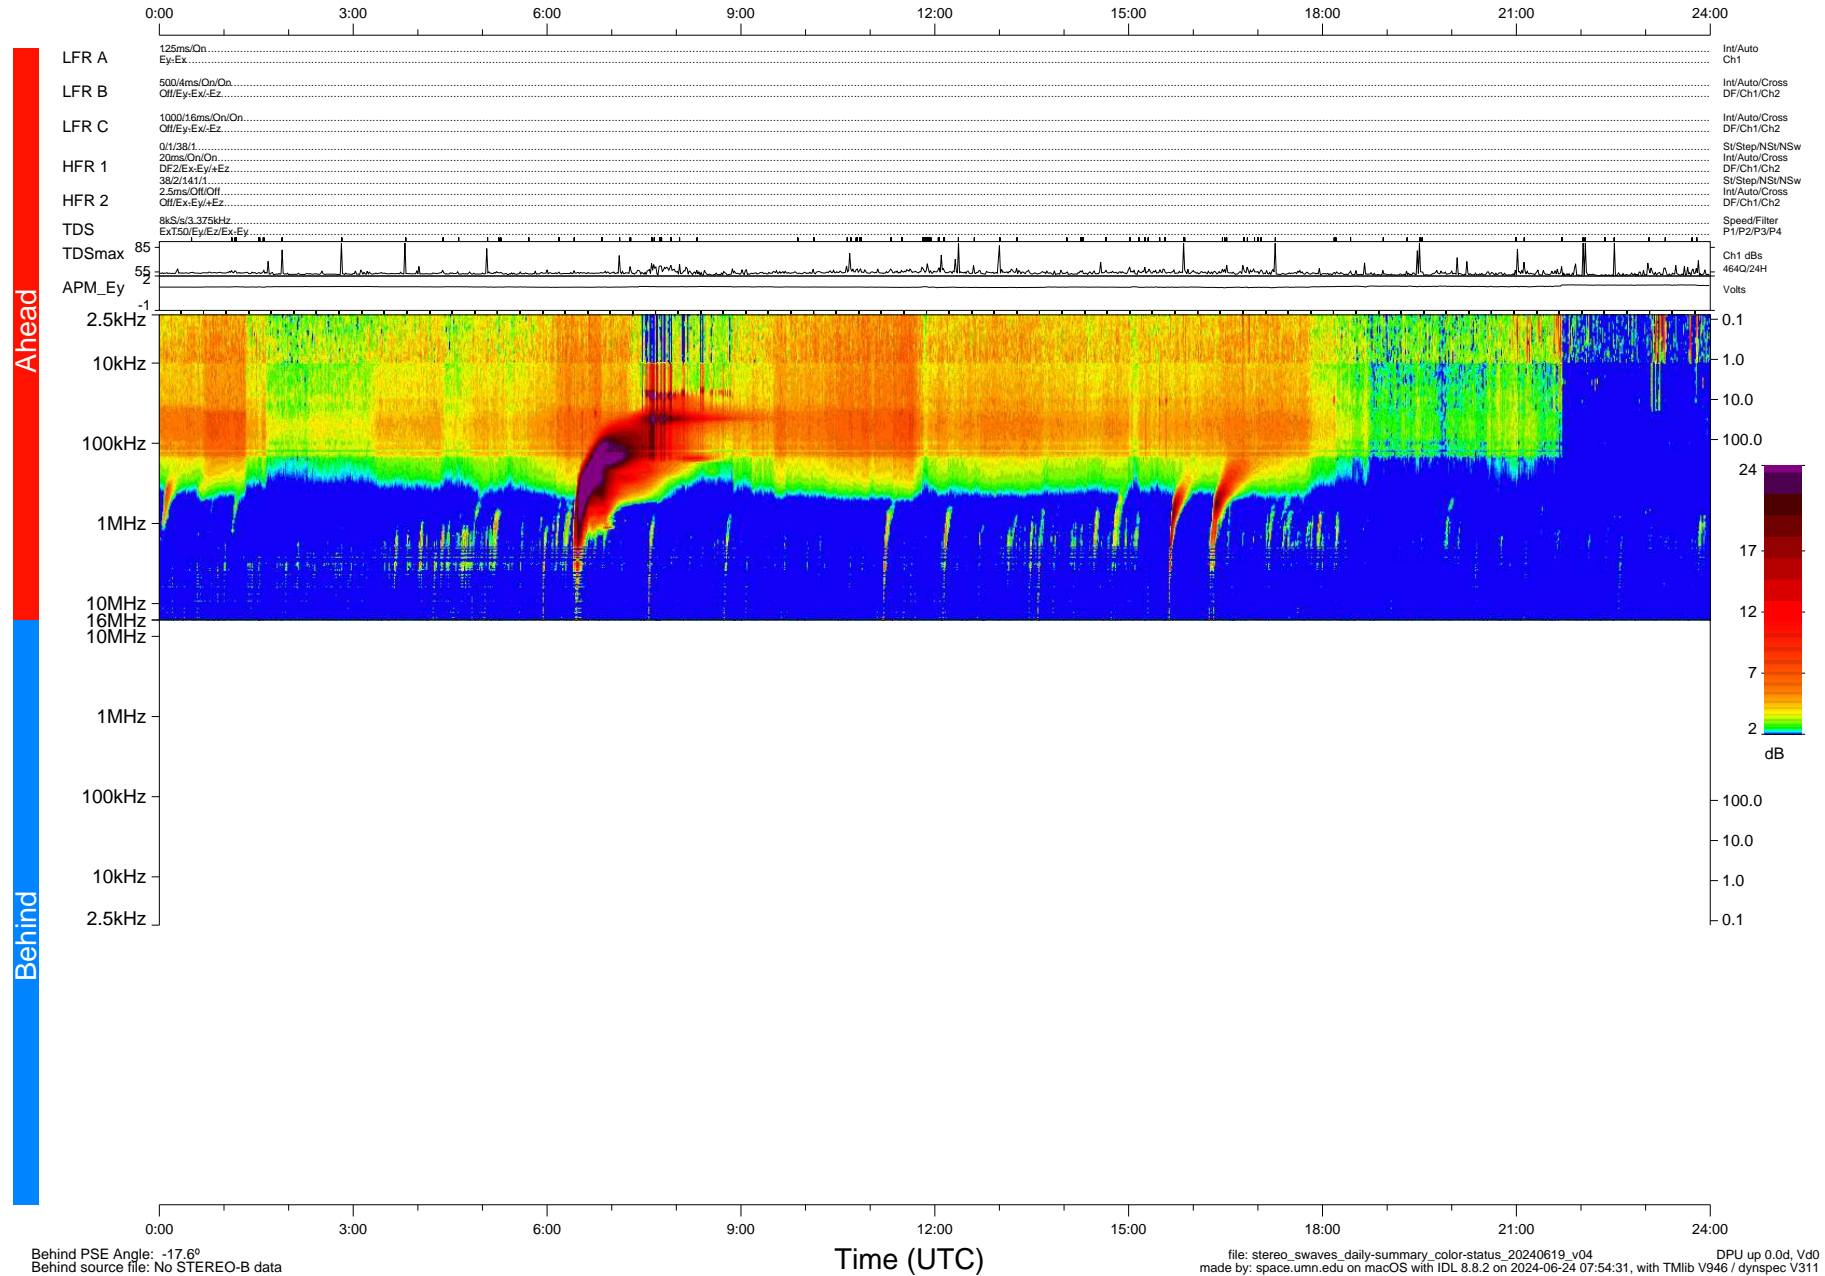

STEREO/WAVES Daily Summary - 19-Jun-2024 (DOY 171)

Ahead source file: swaves_ahead_2024_171_1_04.ptp (Recovery: 100.0% HK, 120% Pkts)
 Ahead PSE Angle: 16.4°

DPU up 608.4d, V412d40

Behind PSE Angle: -17.6°
 Behind source file: No STEREO-B data

Time (UTC)

file: stereo_swaves_daily-summary_color-status_20240619_v04 DPU up 0.0d, Vd0
 made by: space.umn.edu on macOS with IDL 8.8.2 on 2024-06-24 07:54:31, with TMIib V946 / dynspec V311