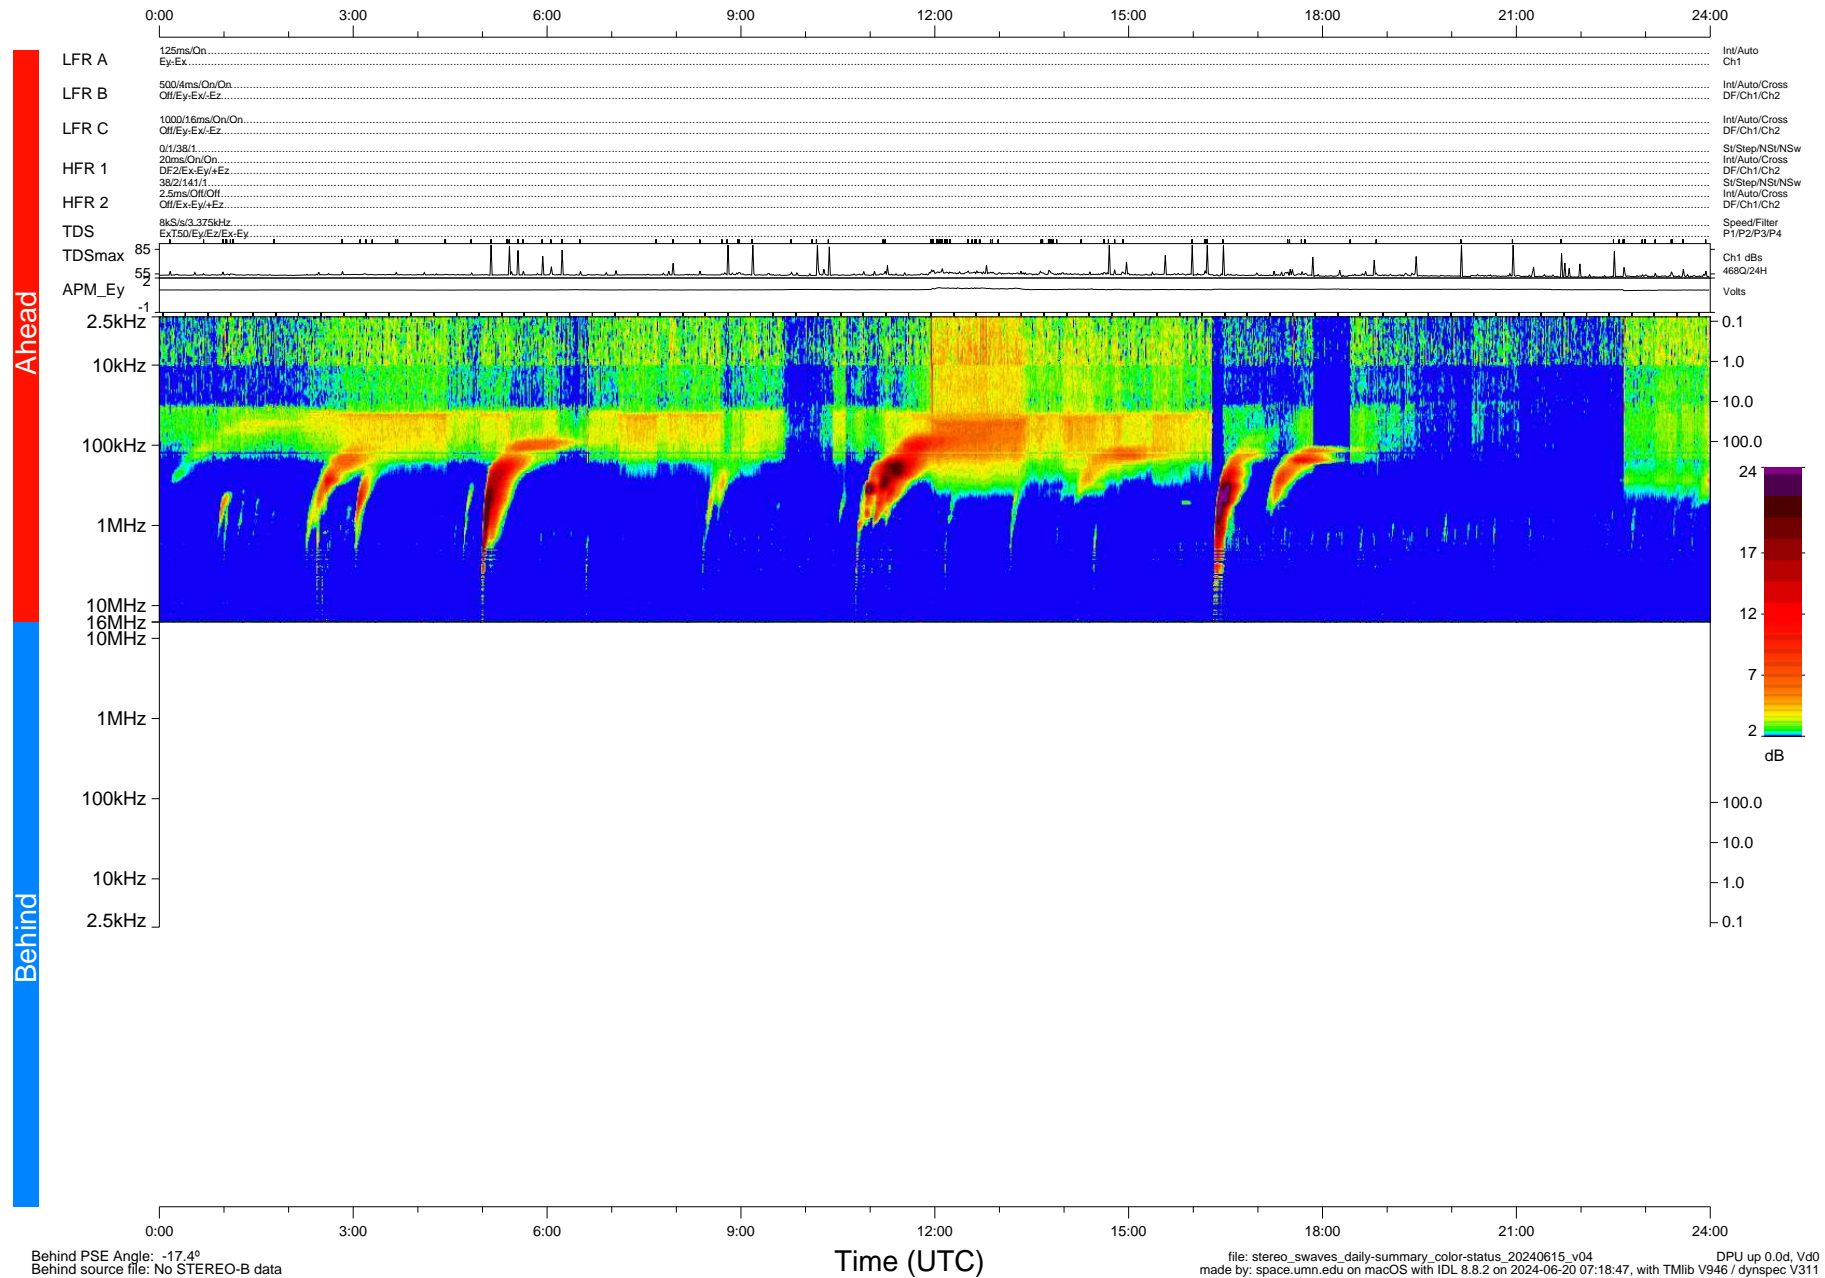

# STEREO/WAVES Daily Summary - 15-Jun-2024 (DOY 167)

Ahead source file: swaves\_ahead\_2024\_167\_1\_04.ptp (Recovery: 100.0% HK, 121% Pkts)  
 Ahead PSE Angle: 16.0°

DPU up 604.4d, V412d40

Behind PSE Angle: -17.4°  
 Behind source file: No STEREO-B data

Time (UTC)

file: stereo\_swaves\_daily-summary\_color-status\_20240615\_v04 DPU up 0.0d, Vd0  
 made by: space.umn.edu on macOS with IDL 8.8.2 on 2024-06-20 07:18:47, with TMIib V946 / dynspec V311