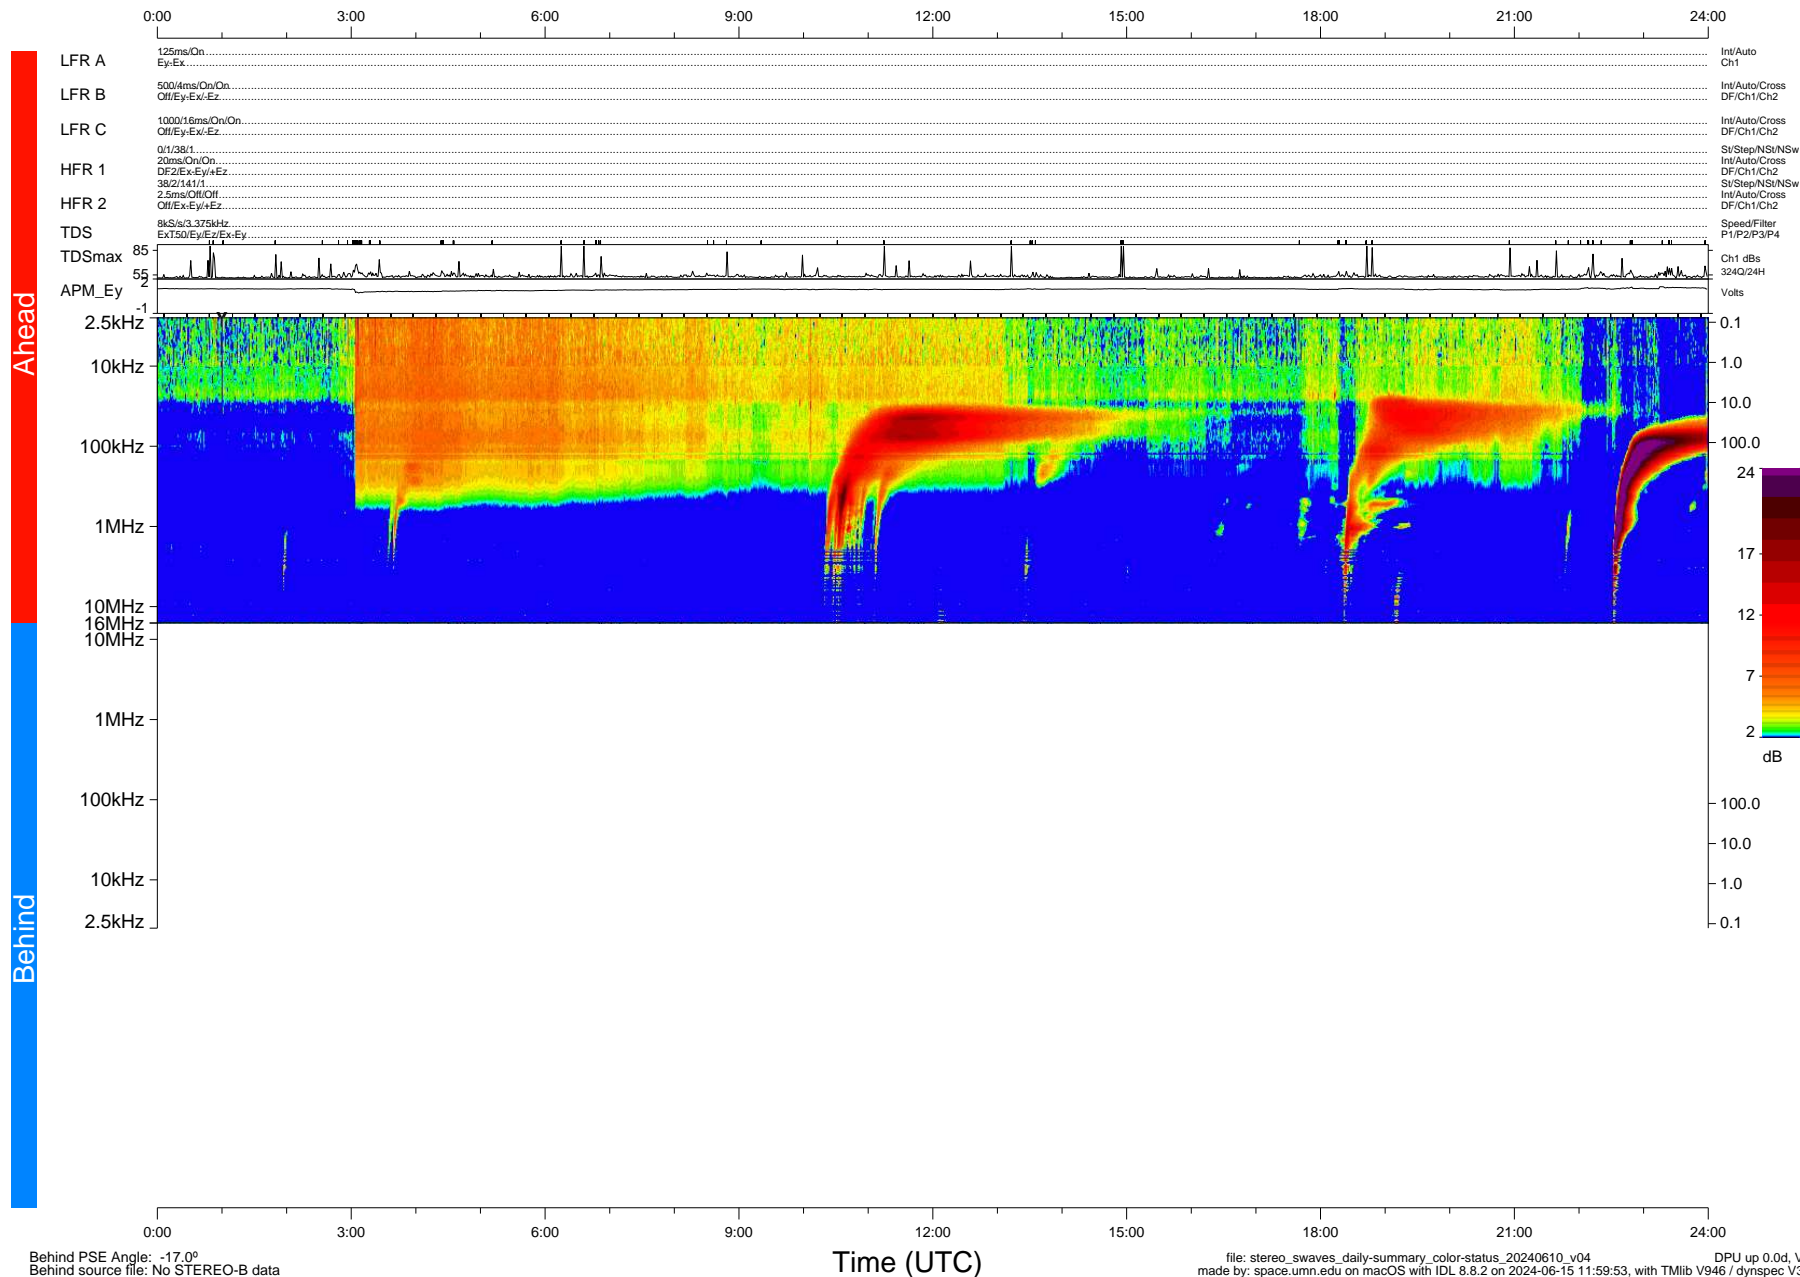

STEREO/WAVES Daily Summary - 10-Jun-2024 (DOY 162)

Ahead source file: swaves_ahead_2024_162_1_04.ptp (Recovery: 100.0% HK, 100% Pkts)
Ahead PSE Angle: 15.5°

DPU up 599.4d, V412d40

Behind PSE Angle: -17.0°
Behind source file: No STEREO-B data

Time (UTC)