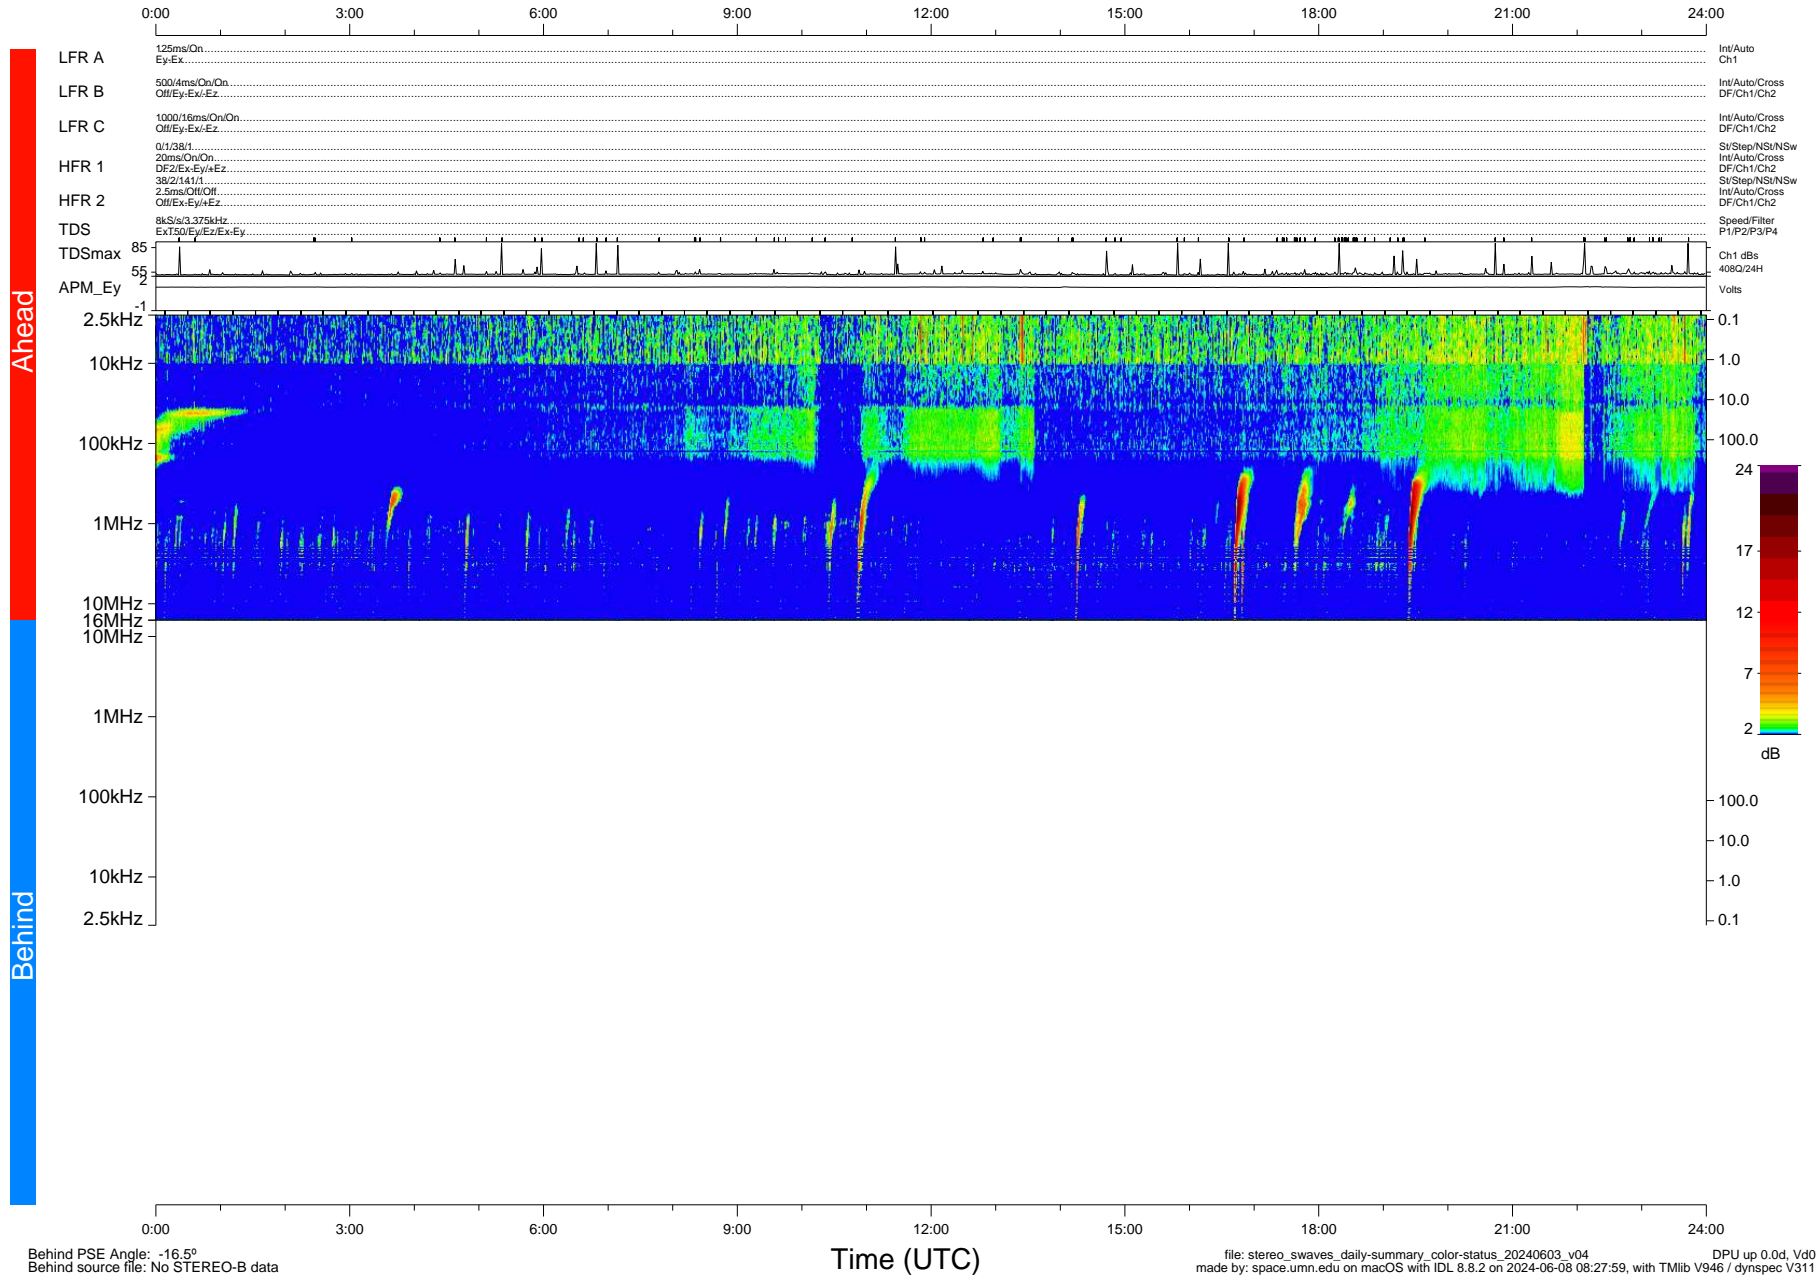

STEREO/WAVES Daily Summary - 03-Jun-2024 (DOY 155)

Ahead source file: swaves_ahead_2024_155_1_04.ptp (Recovery: 100.0% HK, 112% Pkts)
 Ahead PSE Angle: 14.8°

DPU up 592.4d, V412d40

Behind PSE Angle: -16.5°
 Behind source file: No STEREO-B data

file: stereo_swaves_daily-summary_color-status_20240603_v04 DPU up 0.0d, Vd0
 made by: space.umn.edu on macOS with IDL 8.8.2 on 2024-06-08 08:27:59, with Tlib V946 / dynspec V311