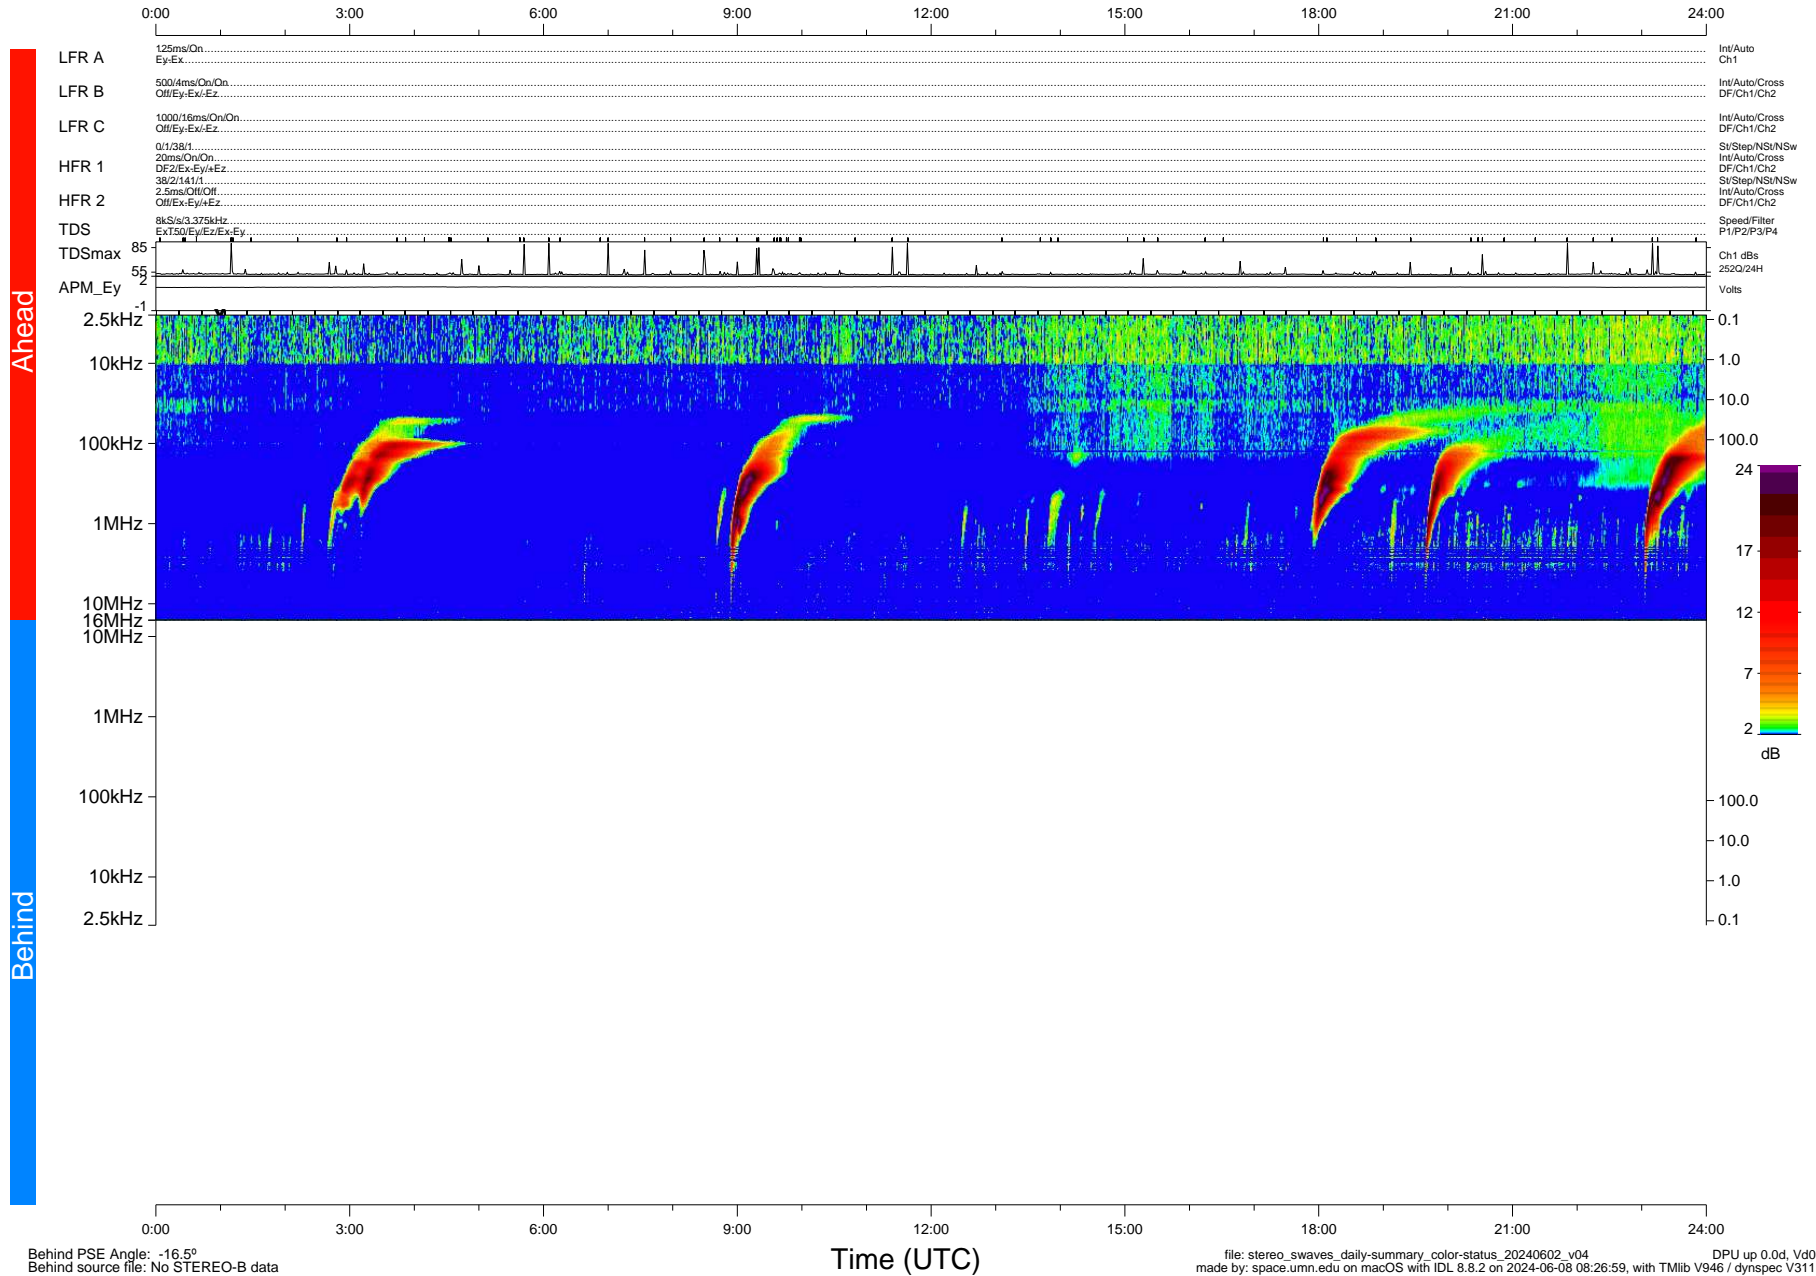

STEREO/WAVES Daily Summary - 02-Jun-2024 (DOY 154)

Ahead source file: swaves_ahead_2024_154_1_04.ptp (Recovery: 100.0% HK, 89% Pkts)
Ahead PSE Angle: 14.6°

DPU up 591.4d, V412d40

Behind PSE Angle: -16.5°
Behind source file: No STEREO-B data