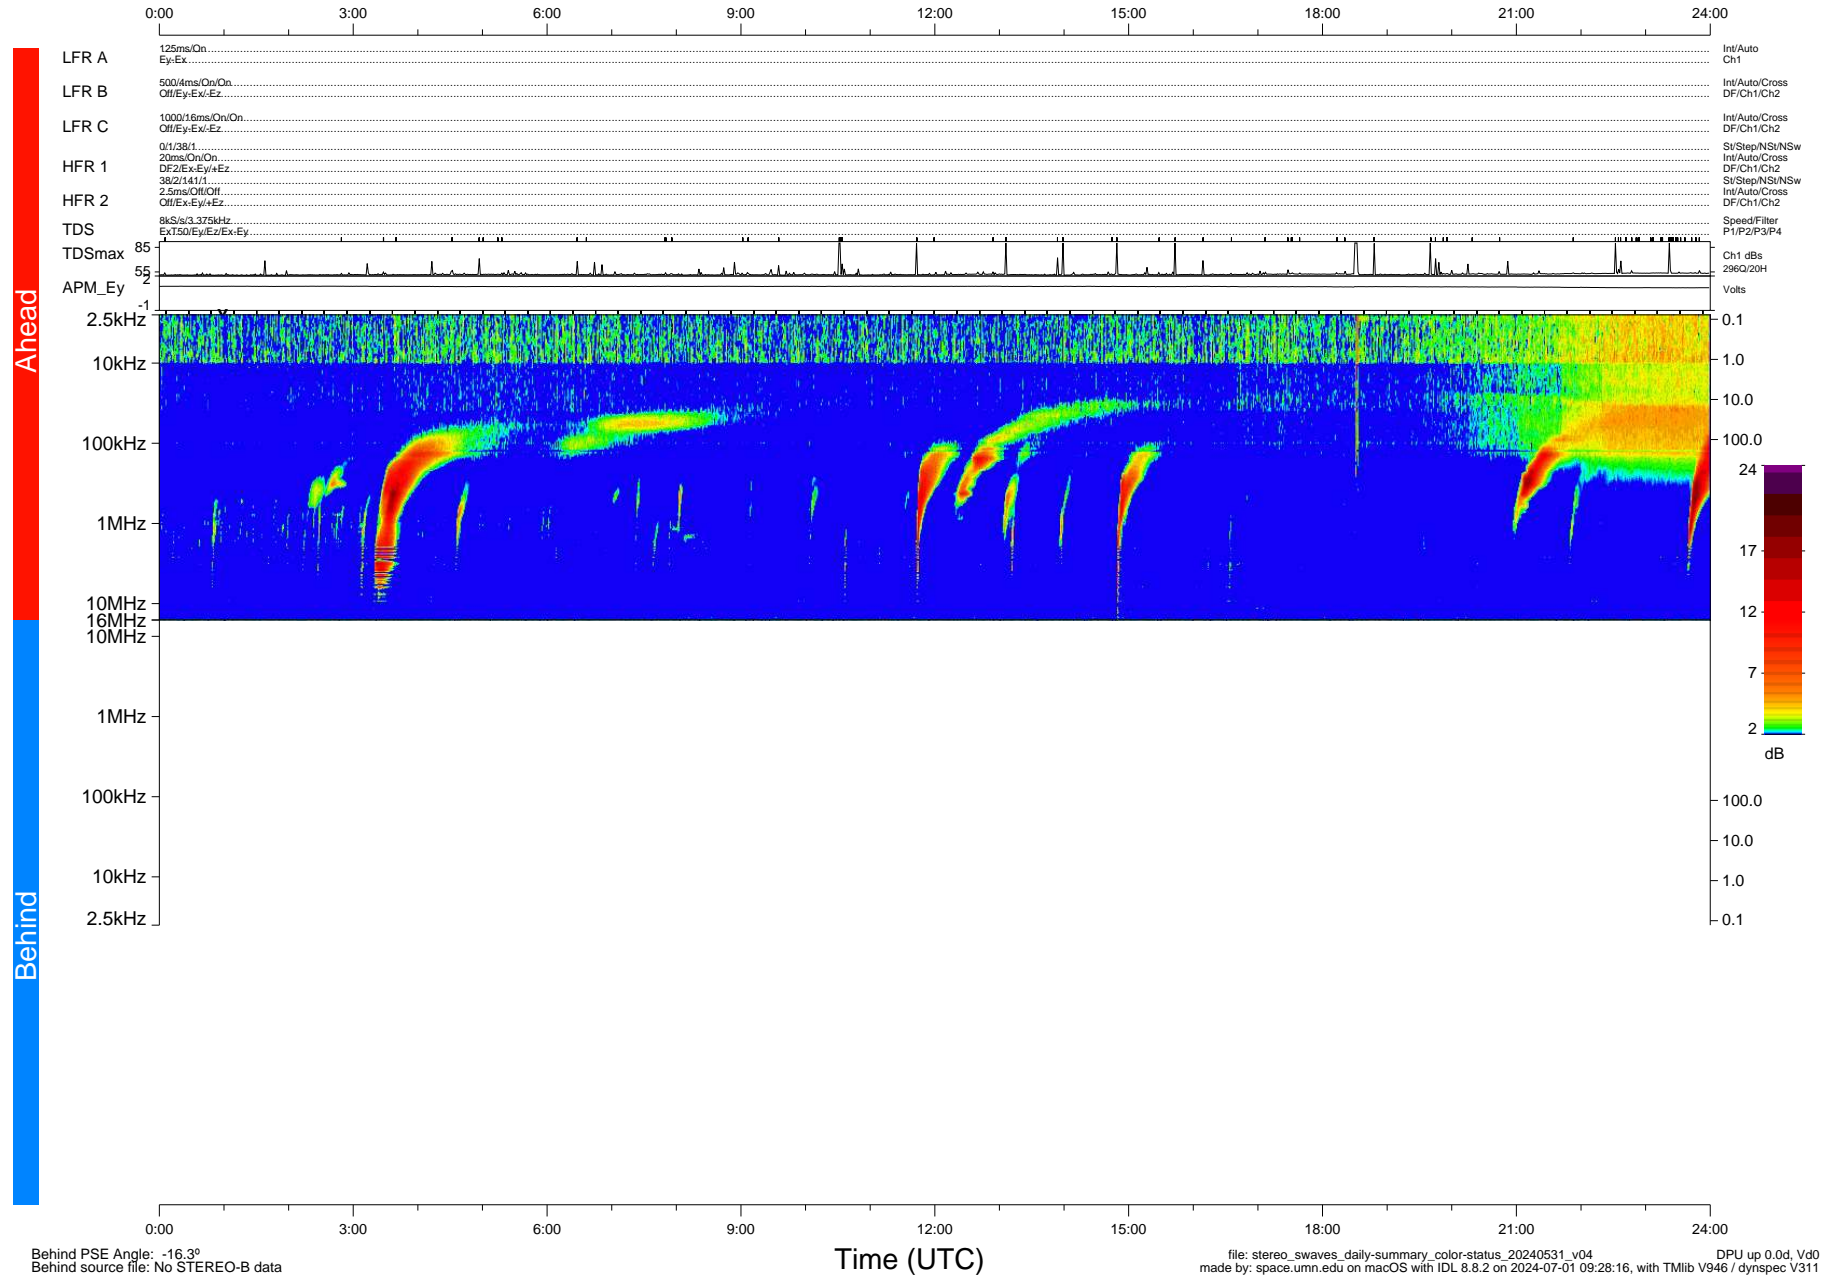

STEREO/WAVES Daily Summary - 31-May-2024 (DOY 152)

Ahead source file: swaves_ahead_2024_152_1_05.fin (Recovery: 100.0% HK, 95% Pkts)
Ahead PSE Angle: 14.5°

DPU up 589.4d, V412d40

Behind PSE Angle: -16.3°
Behind source file: No STEREO-B data

Time (UTC)