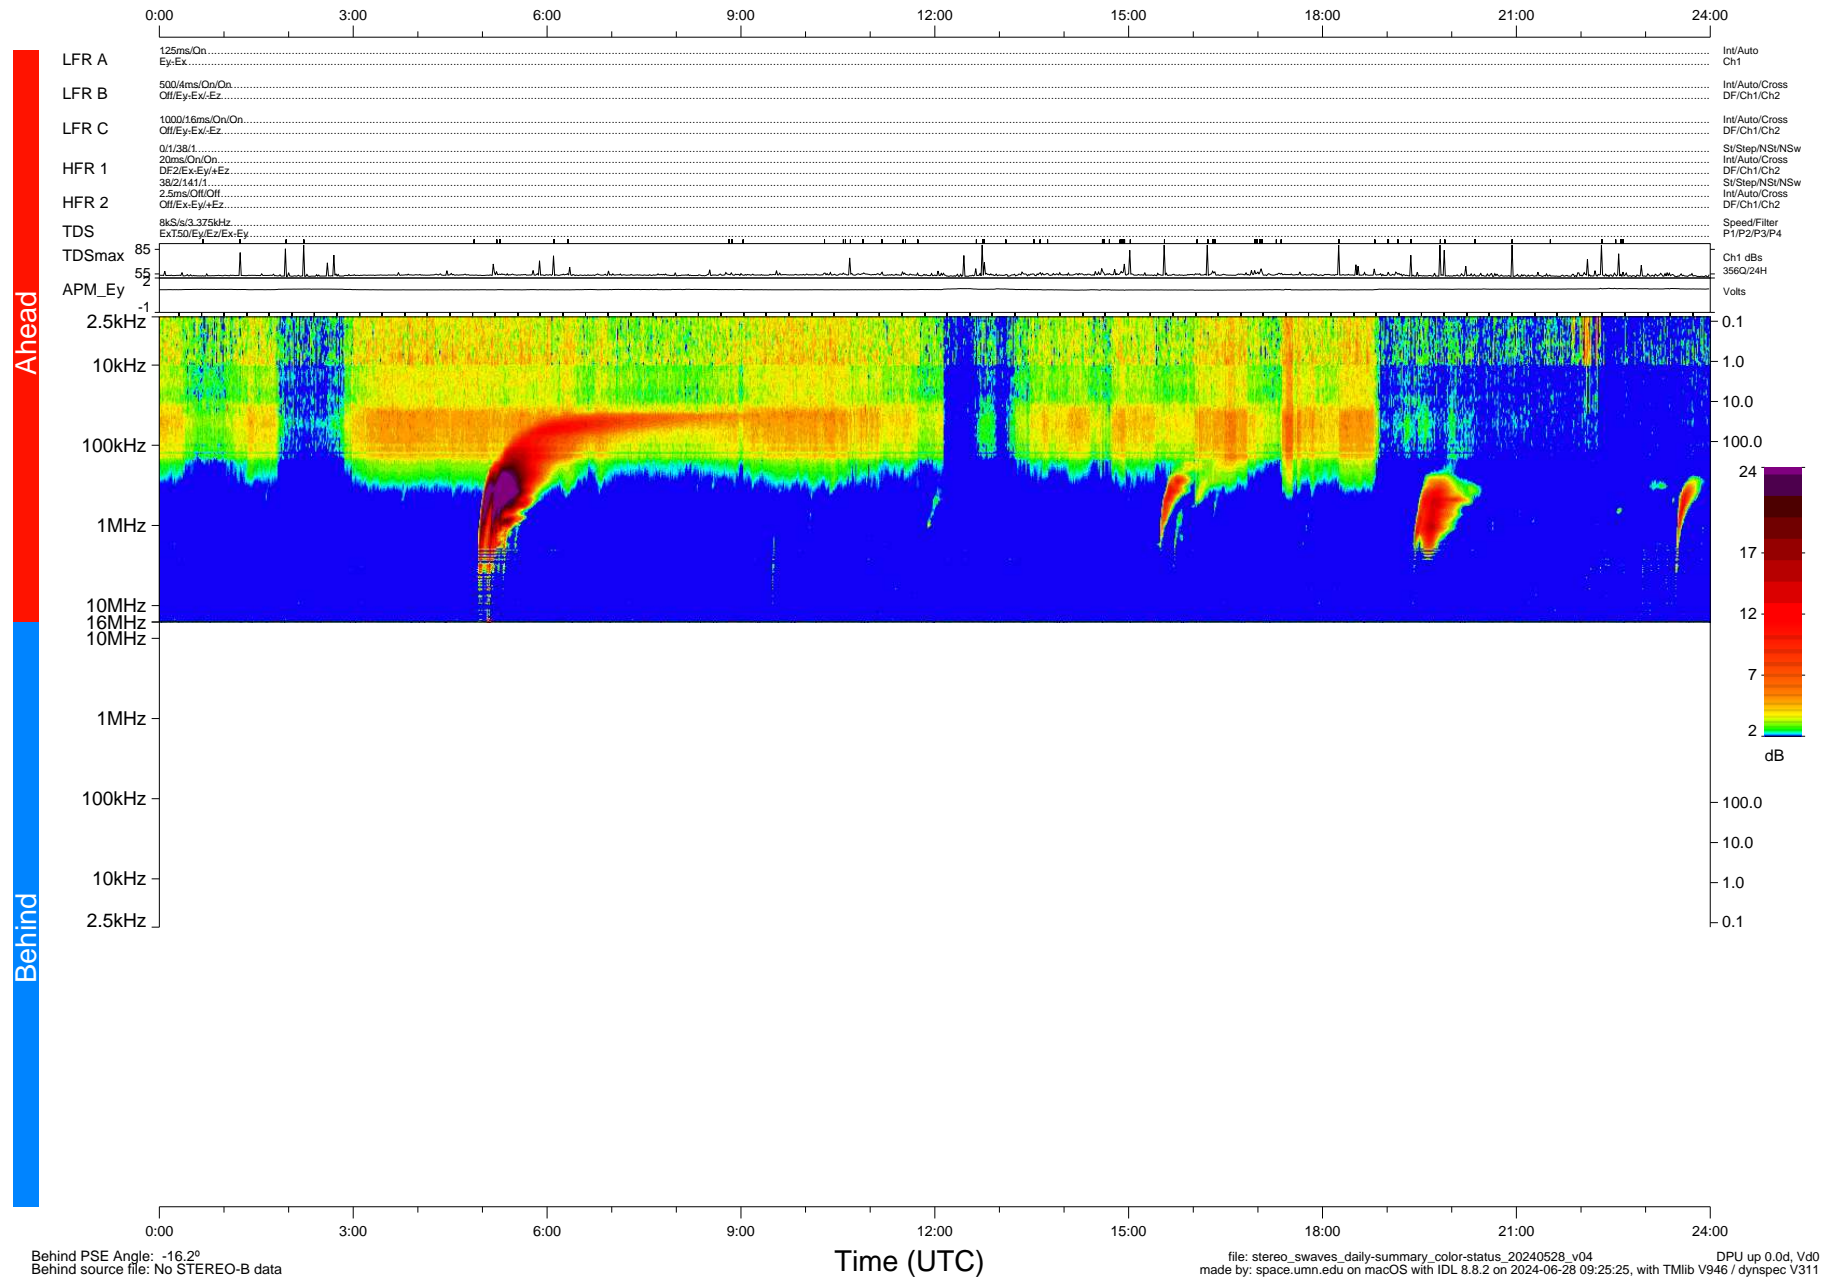

# STEREO/WAVES Daily Summary - 28-May-2024 (DOY 149)

Ahead source file: swaves\_ahead\_2024\_149\_1\_05.fin (Recovery: 100.0% HK, 104% Pkts)  
 Ahead PSE Angle: 14.1°

DPU up 586.4d, V412d40

Behind PSE Angle: -16.2°  
 Behind source file: No STEREO-B data

Time (UTC)

file: stereo\_swaves\_daily-summary\_color-status\_20240528\_v04 DPU up 0.0d, Vd0  
 made by: space.umn.edu on macOS with IDL 8.8.2 on 2024-06-28 09:25:25, with TMIib V946 / dynspec V311