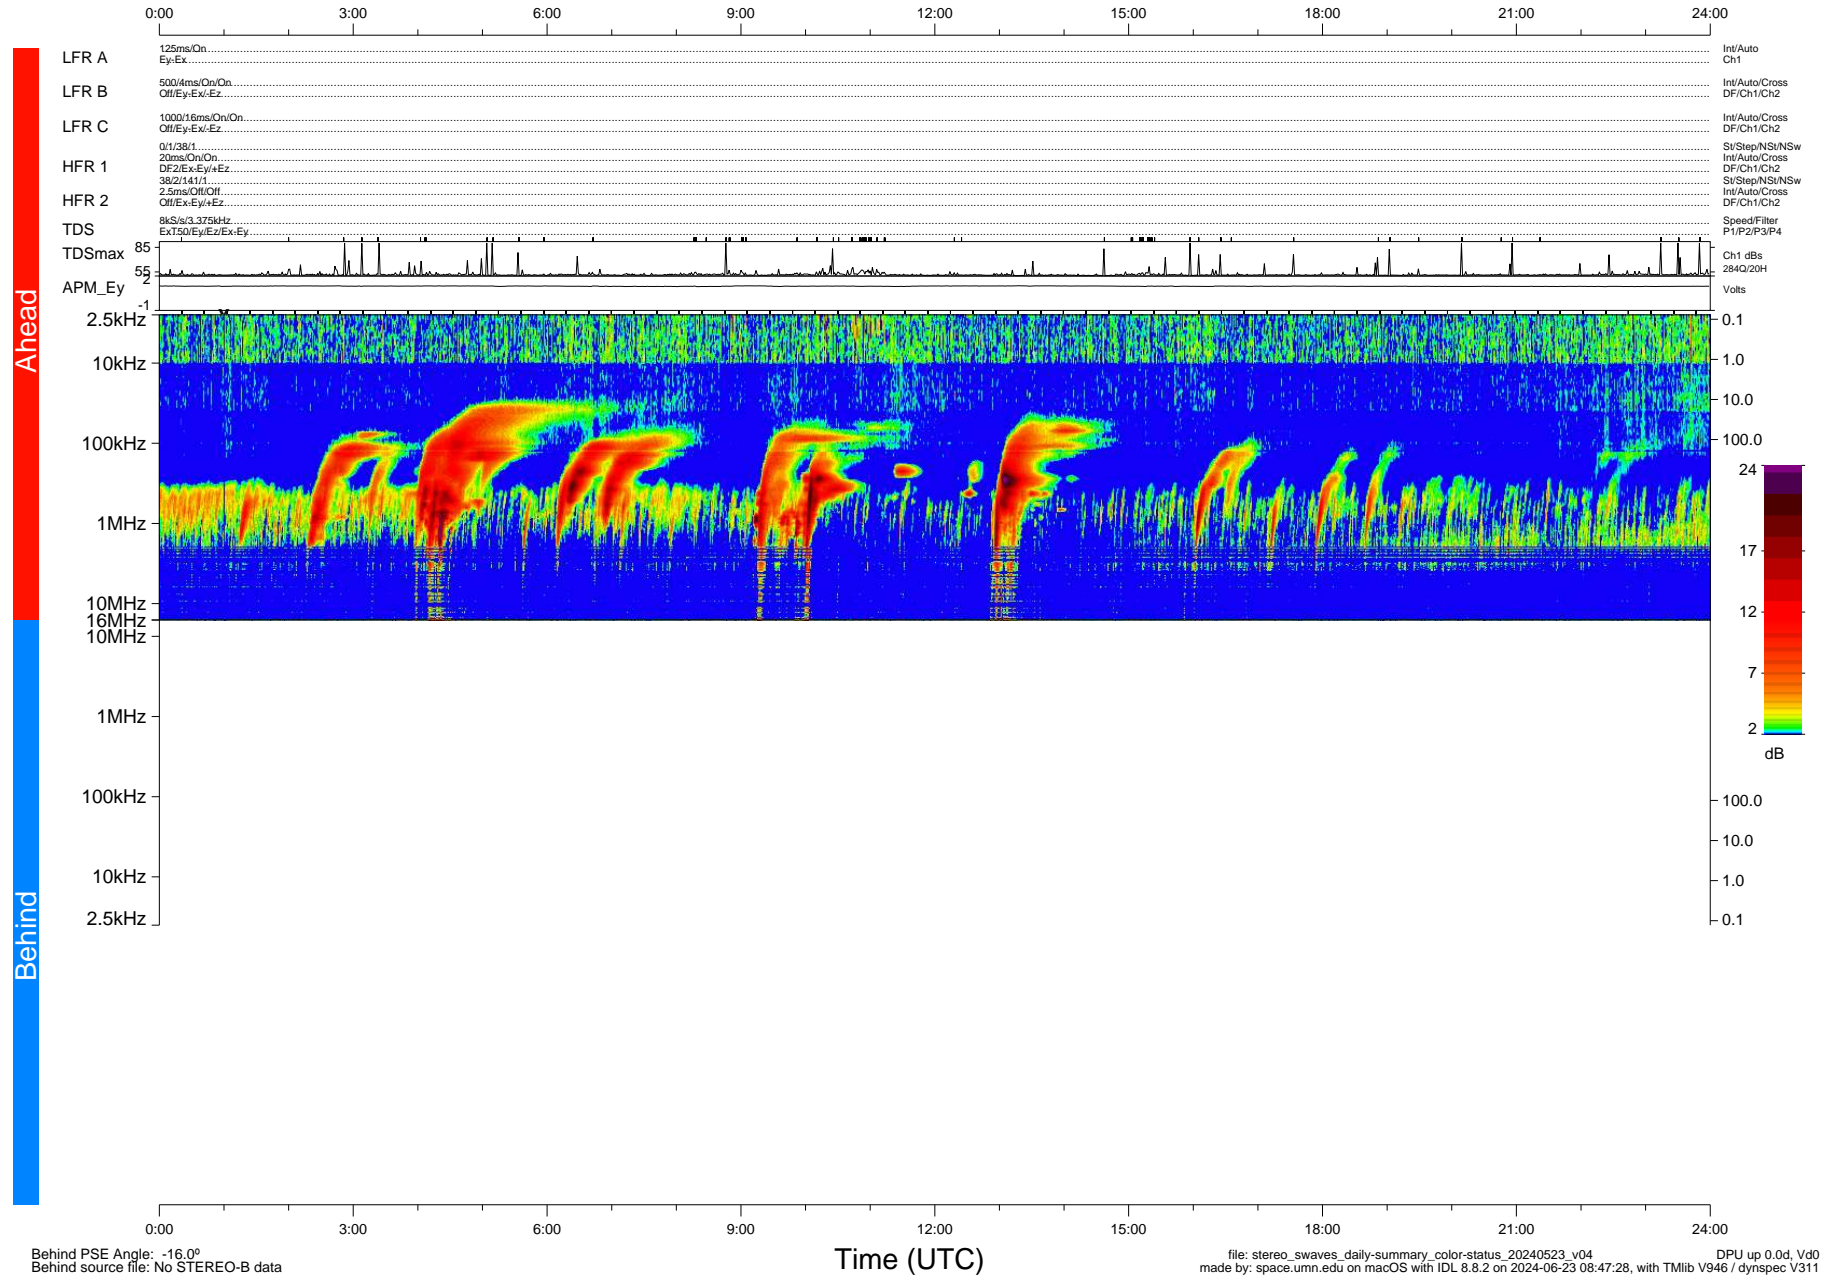

STEREO/WAVES Daily Summary - 23-May-2024 (DOY 144)

Ahead source file: swaves_ahead_2024_144_1_05.fin (Recovery: 100.1% HK, 93% Pkts)
Ahead PSE Angle: 13.6°

DPU up 581.4d, V412d40

Behind PSE Angle: -16.0°
Behind source file: No STEREO-B data