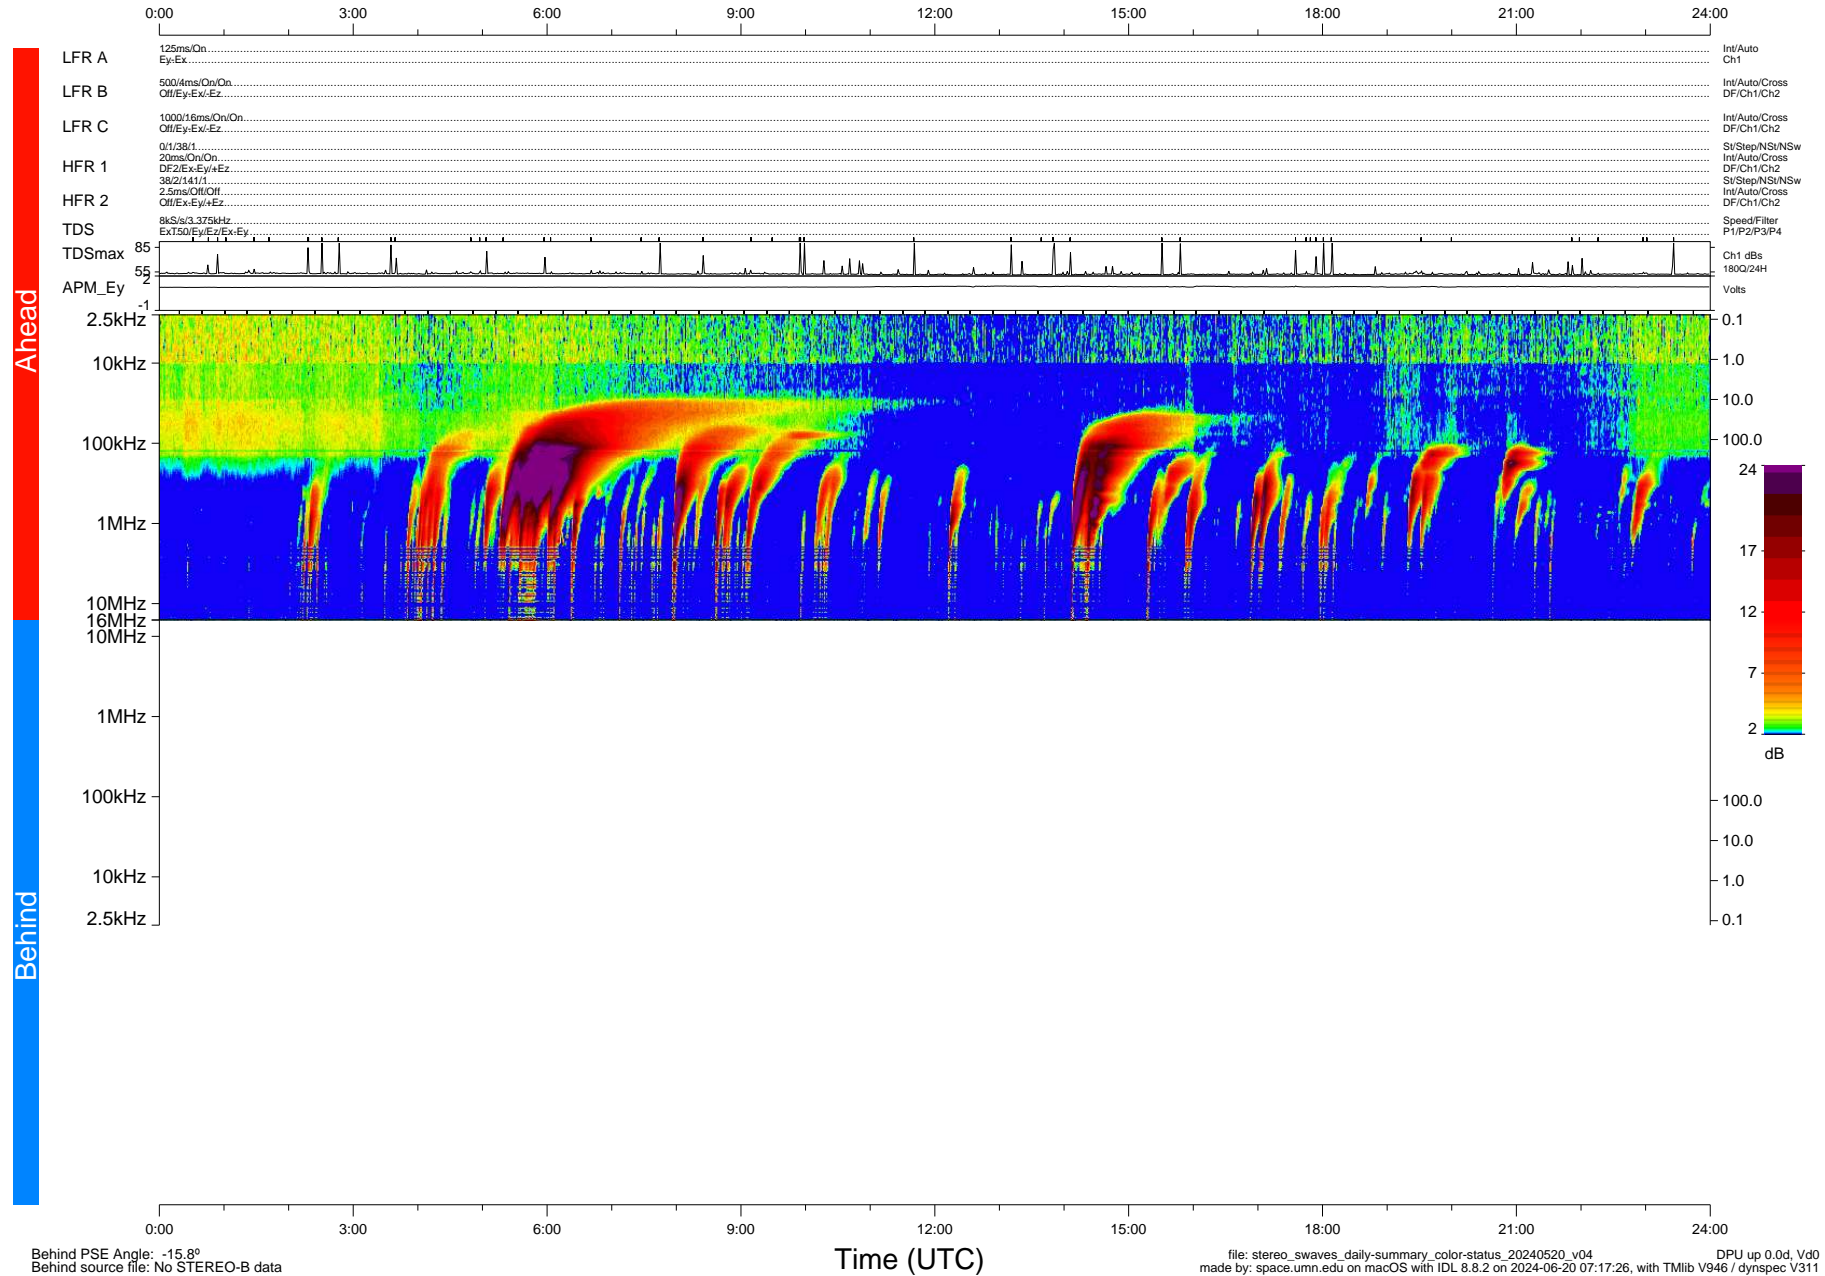

STEREO/WAVES Daily Summary - 20-May-2024 (DOY 141)

Ahead source file: swaves_ahead_2024_141_1_05.fin (Recovery: 100.0% HK, 79% Pkts)
Ahead PSE Angle: 13.3°

DPU up 578.4d, V412d40

Behind PSE Angle: -15.8°
Behind source file: No STEREO-B data

Time (UTC)