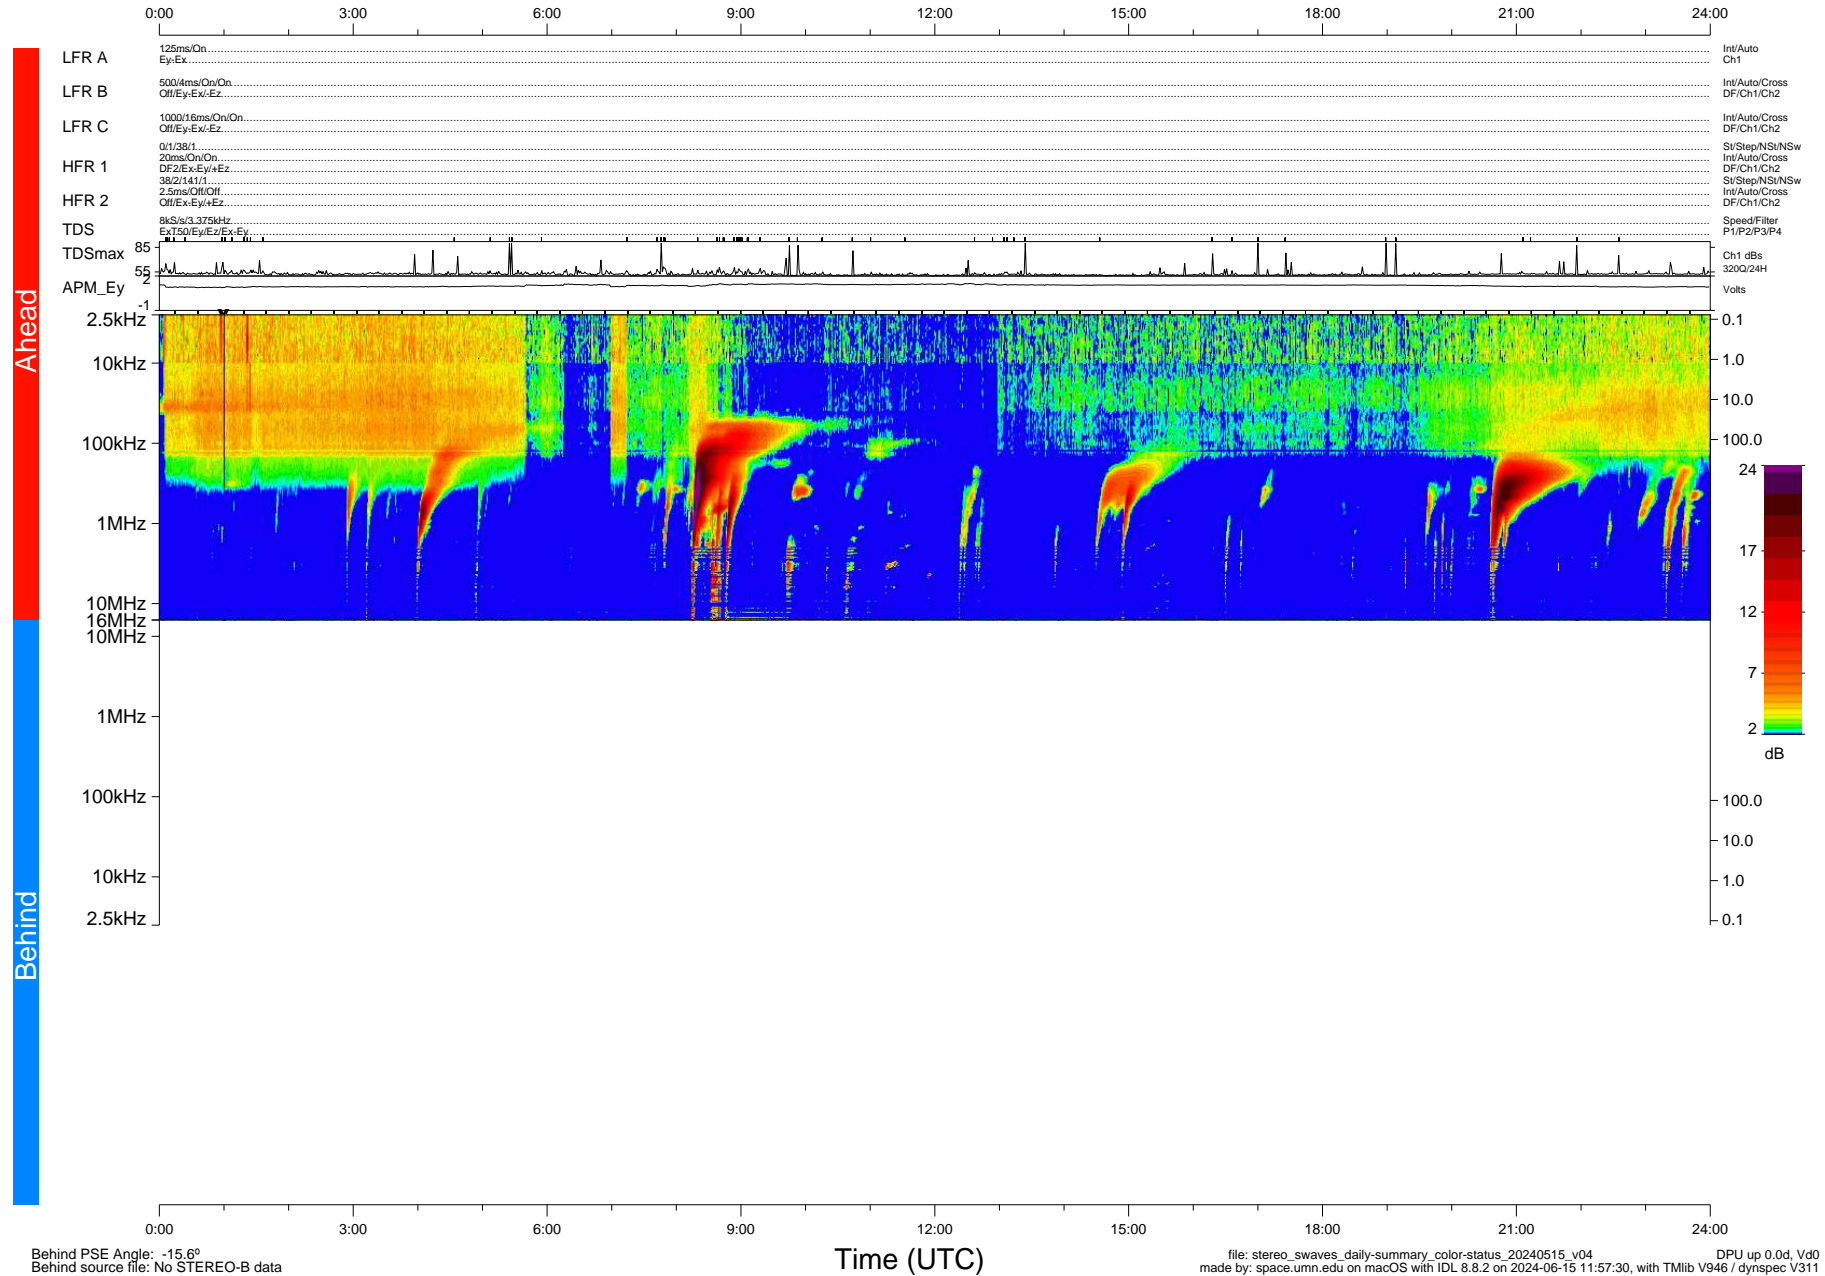

STEREO/WAVES Daily Summary - 15-May-2024 (DOY 136)

Ahead source file: swaves_ahead_2024_136_1_05.fin (Recovery: 100.0% HK, 99% Pkts)
Ahead PSE Angle: 12.8°

DPU up 573.4d, V412d40

Behind PSE Angle: -15.6°
Behind source file: No STEREO-B data

Time (UTC)