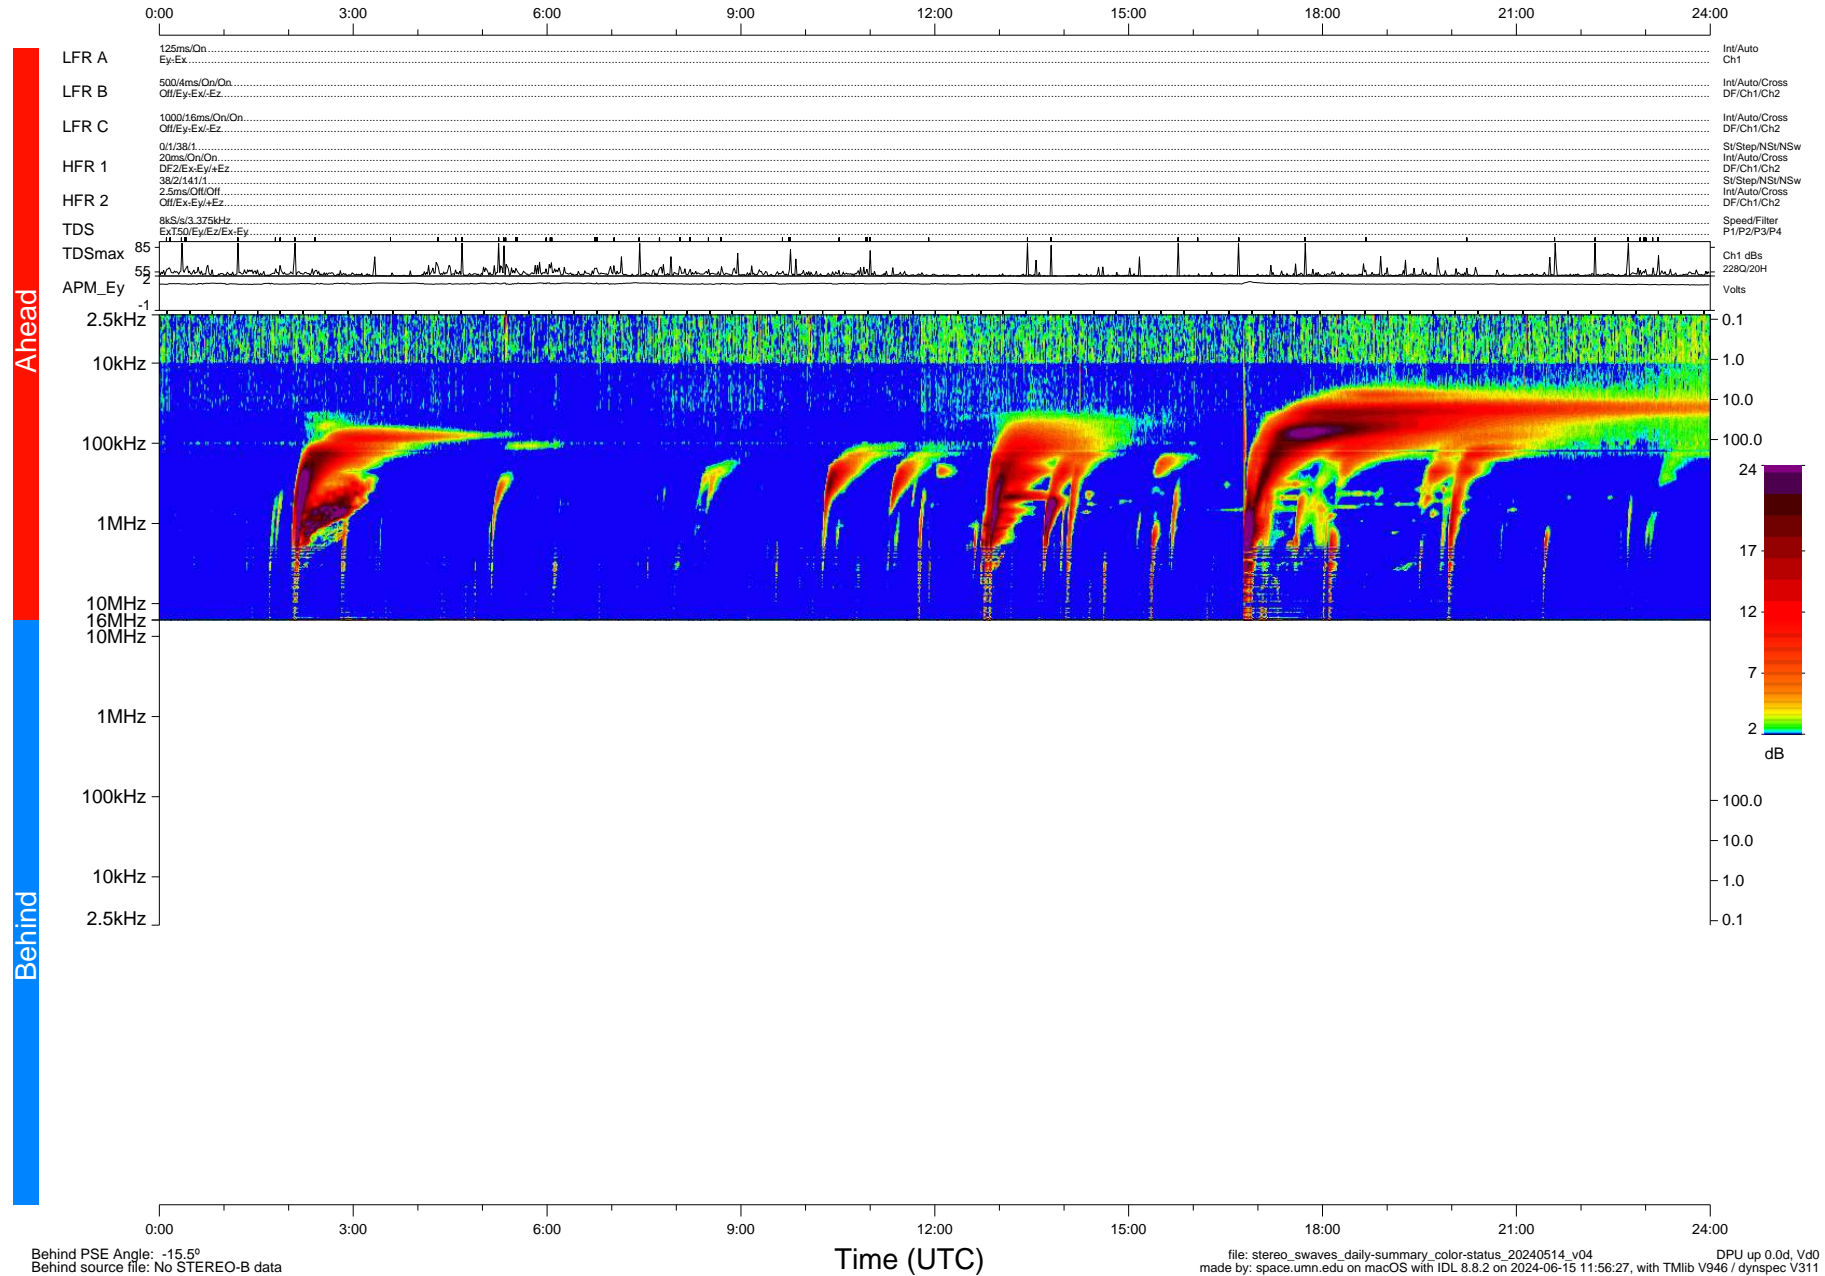

STEREO/WAVES Daily Summary - 14-May-2024 (DOY 135)

Ahead source file: swaves_ahead_2024_135_1_05.fin (Recovery: 100.0% HK, 85% Pkts)
Ahead PSE Angle: 12.8°

DPU up 572.4d, V412d40

Behind PSE Angle: -15.5°
Behind source file: No STEREO-B data