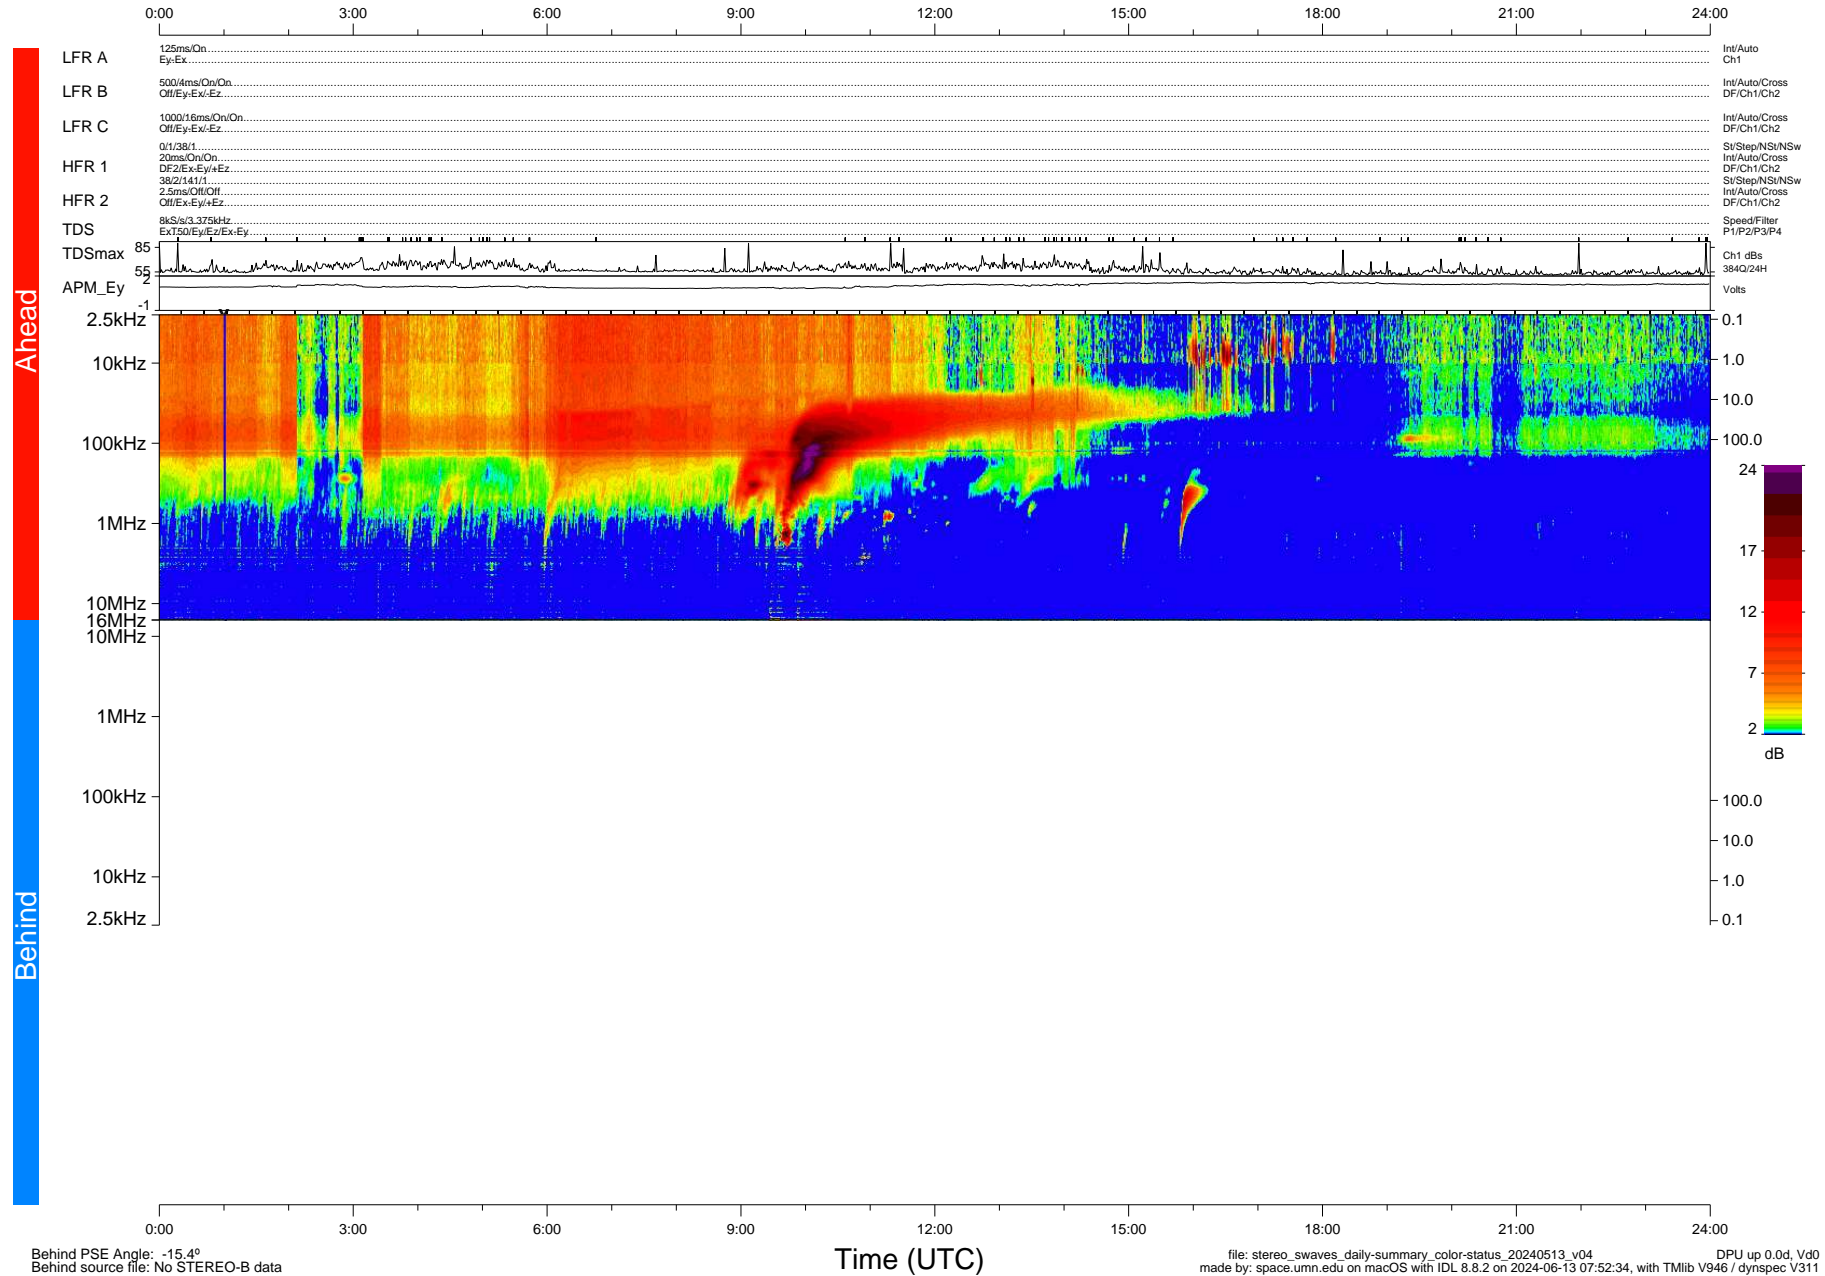

STEREO/WAVES Daily Summary - 13-May-2024 (DOY 134)

Ahead source file: swaves_ahead_2024_134_1_05.fin (Recovery: 100.0% HK, 109% Pkts)
Ahead PSE Angle: 12.7°

DPU up 571.4d, V412d40

Behind PSE Angle: -15.4°
Behind source file: No STEREO-B data

Time (UTC)