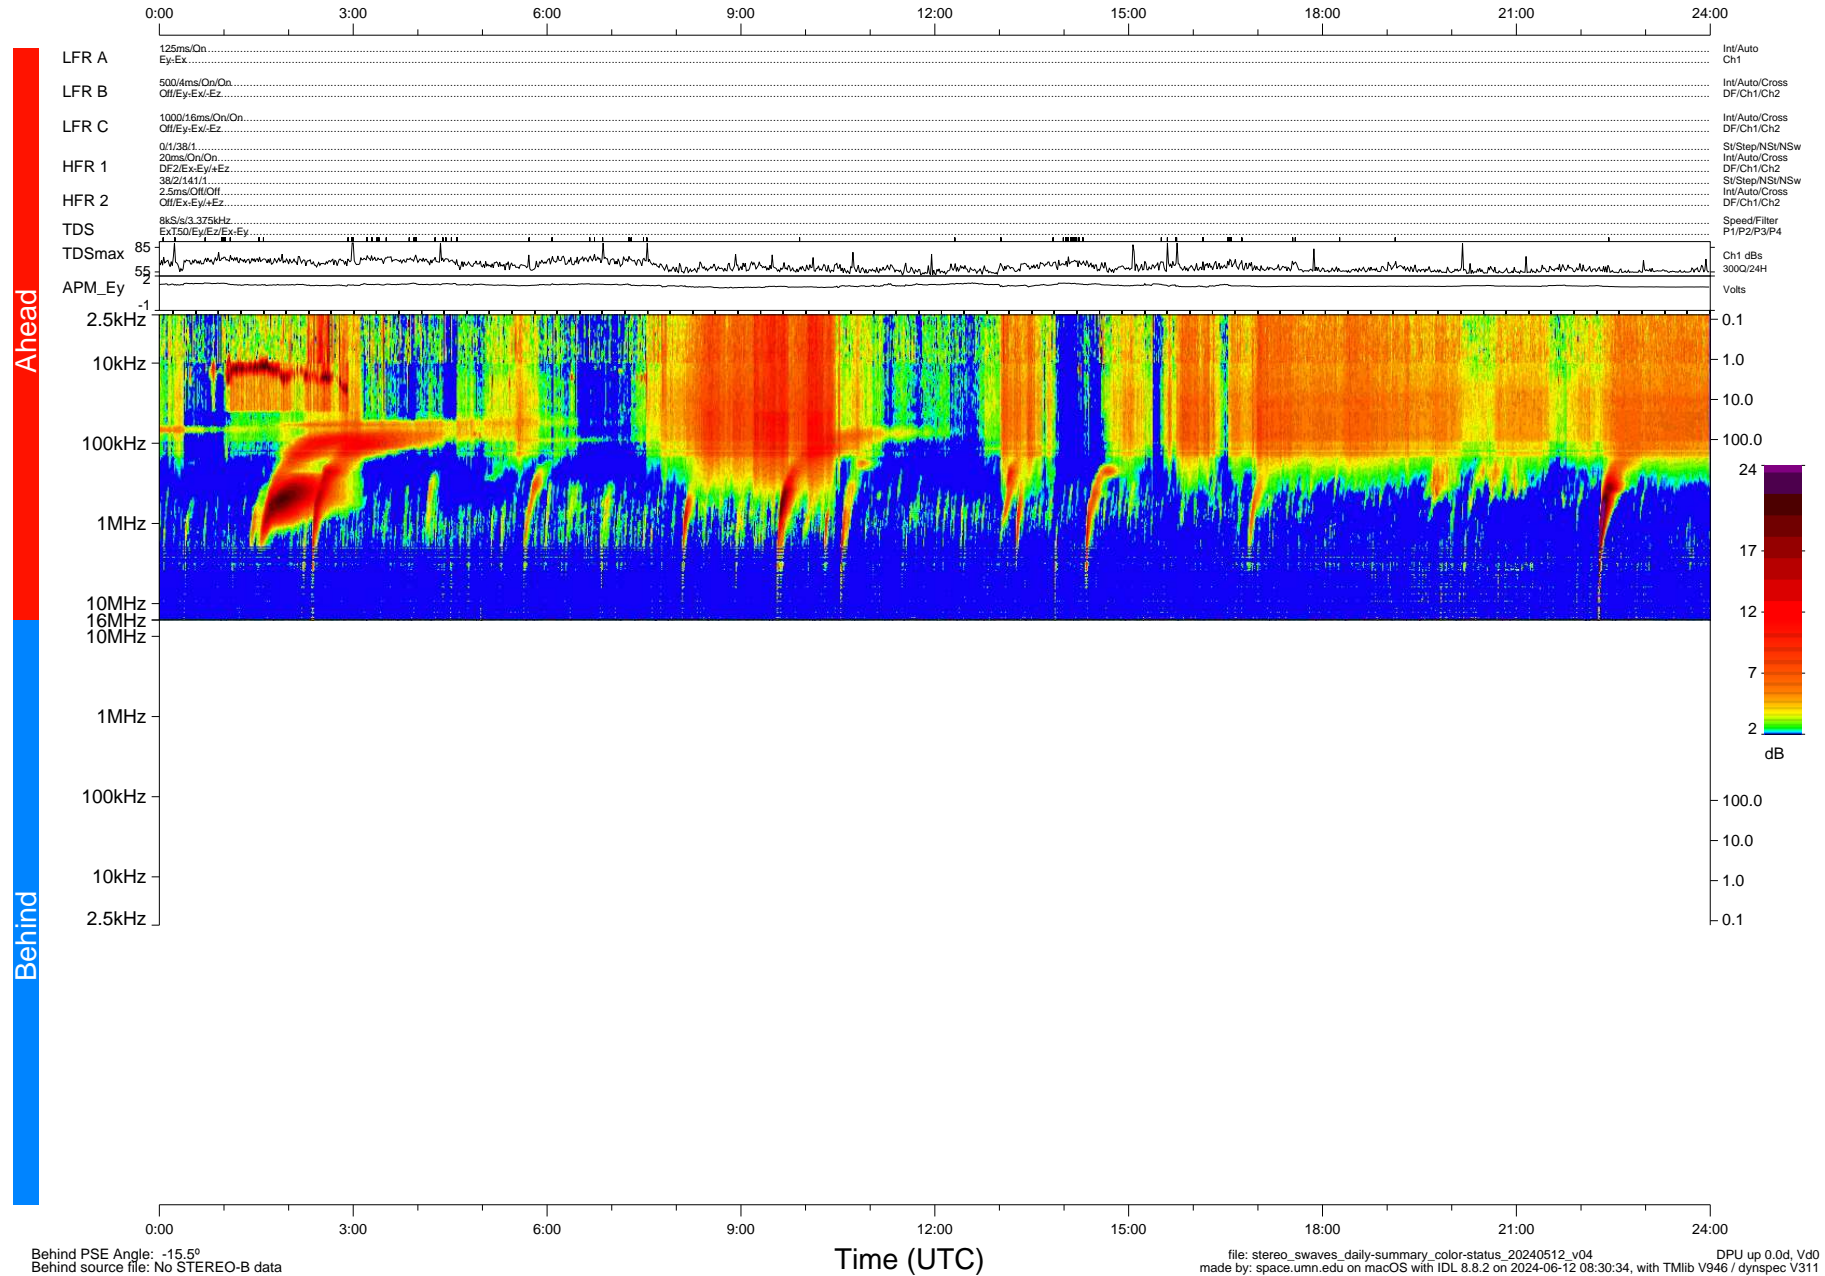

STEREO/WAVES Daily Summary - 12-May-2024 (DOY 133)

Ahead source file: swaves_ahead_2024_133_1_05.fin (Recovery: 100.0% HK, 96% Pkts)
Ahead PSE Angle: 12.6°

DPU up 570.4d, V412d40

Behind PSE Angle: -15.5°
Behind source file: No STEREO-B data