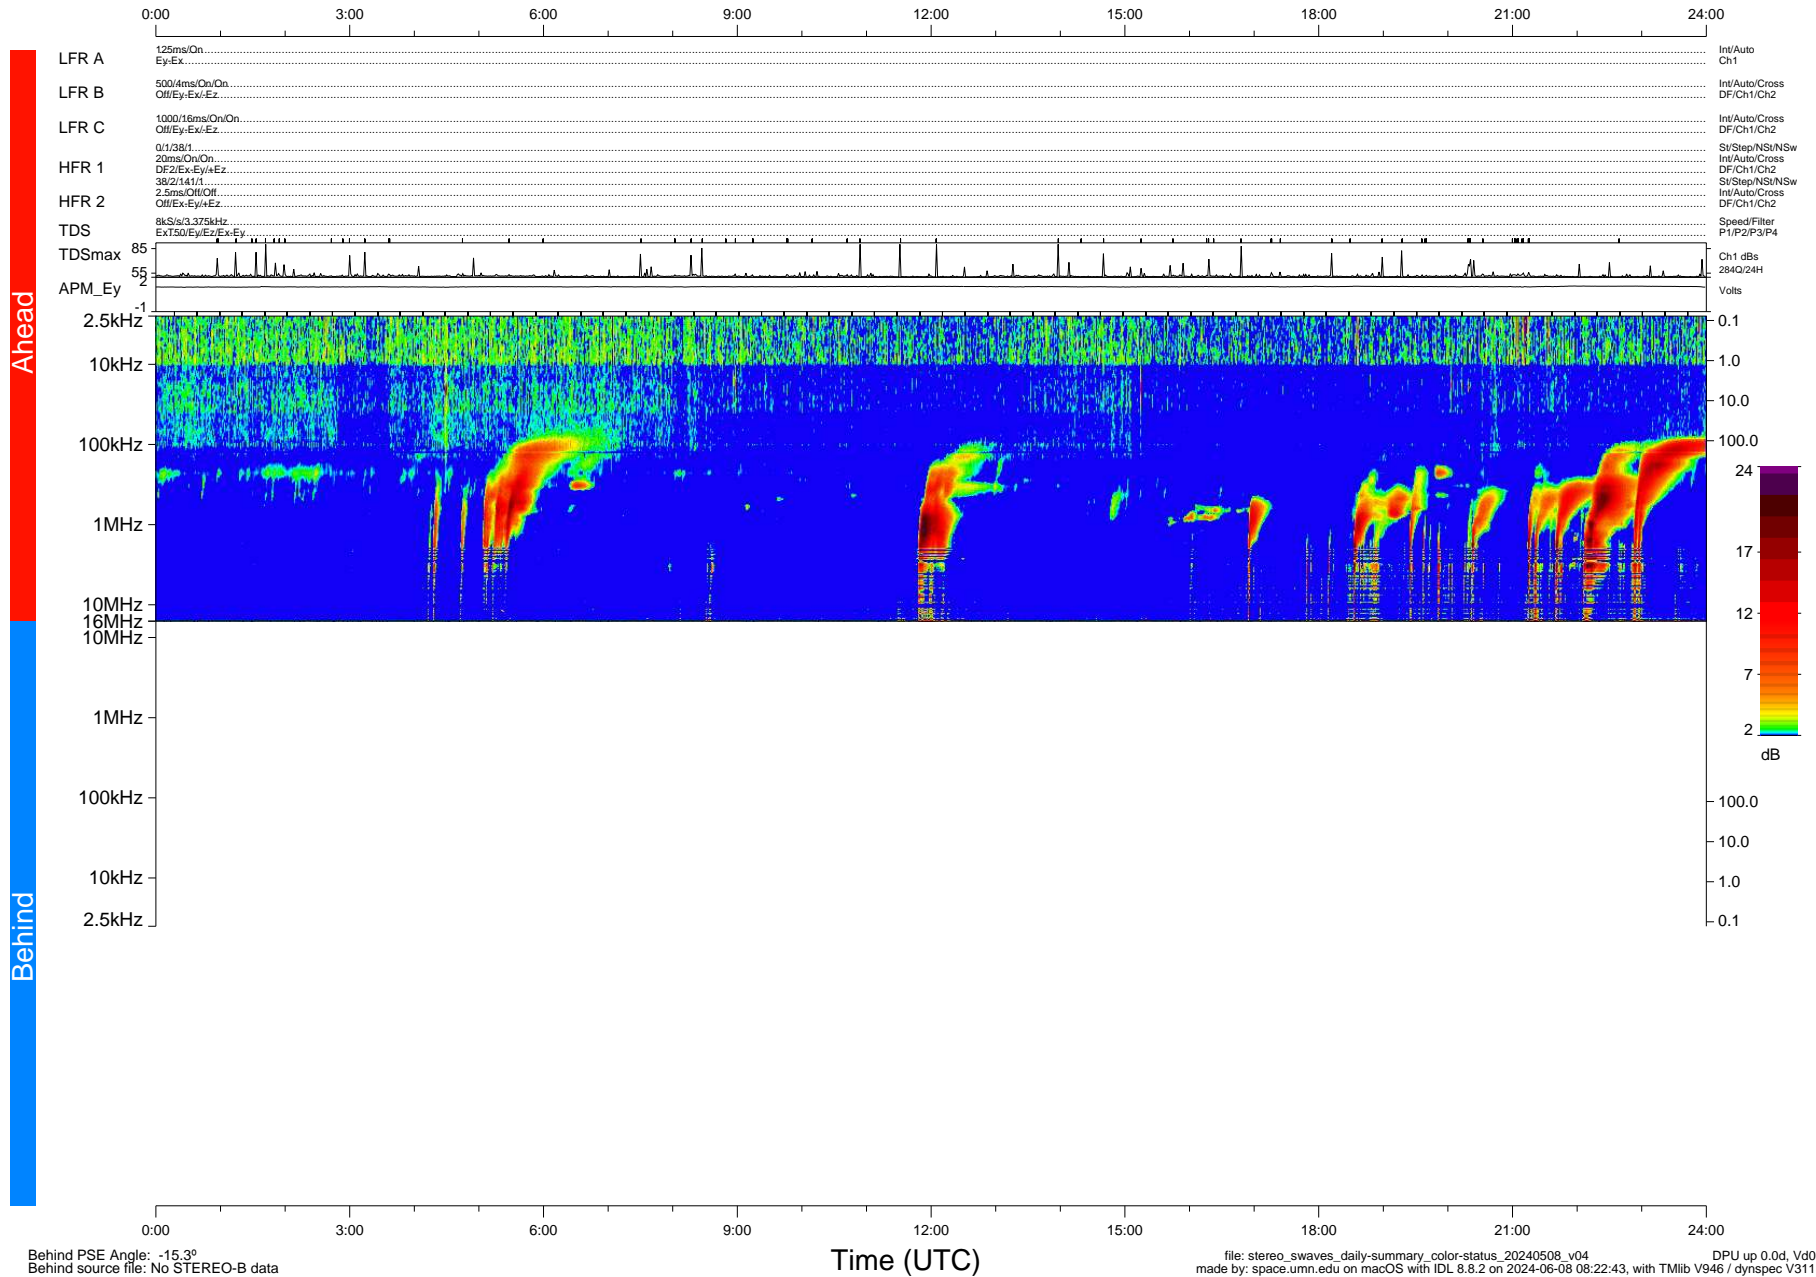

# STEREO/WAVES Daily Summary - 08-May-2024 (DOY 129)

Ahead source file: swaves\_ahead\_2024\_129\_1\_05.fin (Recovery: 100.0% HK, 94% Pkts)  
 Ahead PSE Angle: 12.2°

DPU up 566.4d, V412d40

Behind PSE Angle: -15.3°  
 Behind source file: No STEREO-B data

Time (UTC)

file: stereo\_swaves\_daily-summary\_color-status\_20240508\_v04 DPU up 0.0d, Vd0  
 made by: space.umn.edu on macOS with IDL 8.8.2 on 2024-06-08 08:22:43, with Tlib V946 / dynspec V311