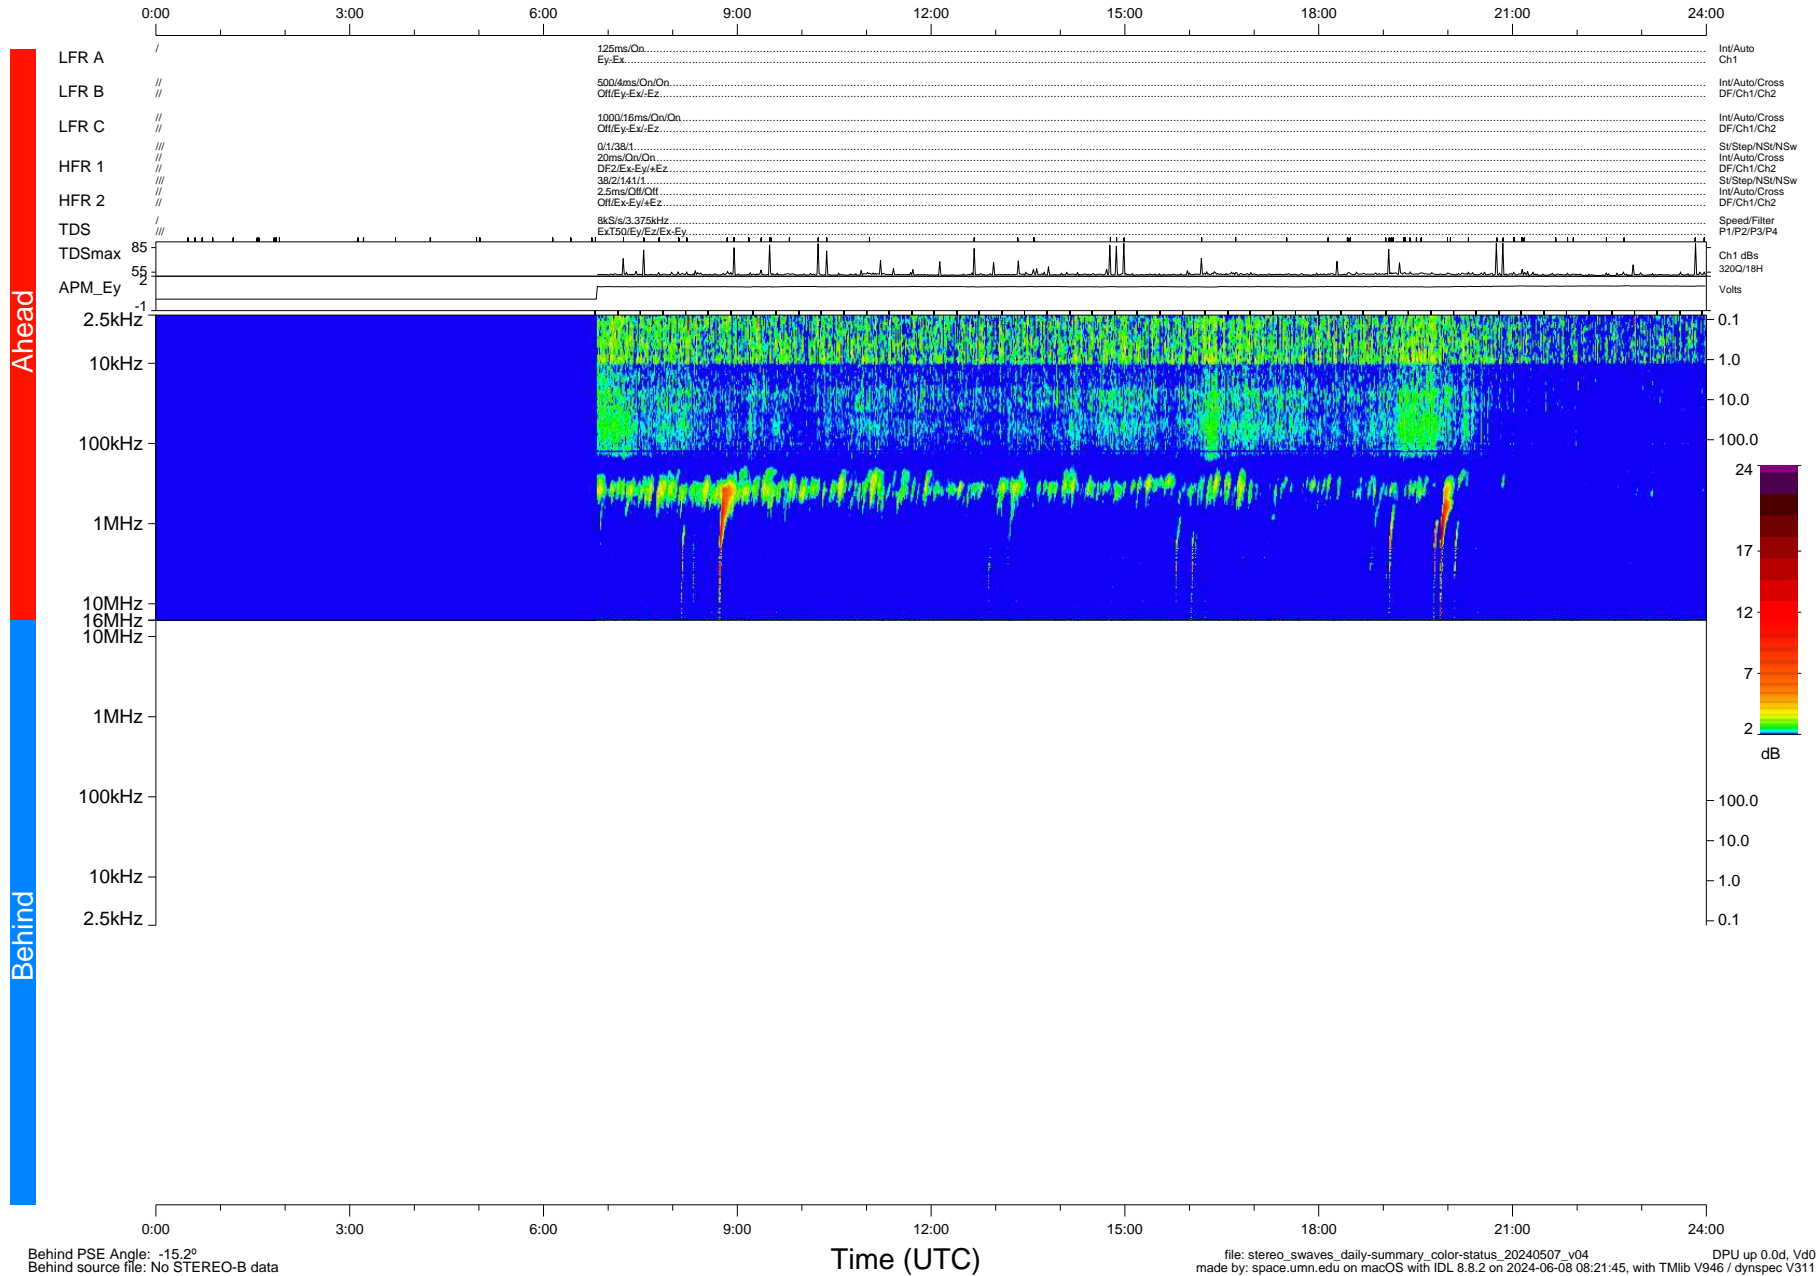

STEREO/WAVES Daily Summary - 07-May-2024 (DOY 128)

Ahead source file: swaves_ahead_2024_128_1_05.fin (Recovery: 71.5% HK, 85% Pkts)
 Ahead PSE Angle: 12.2°

DPU up 565.4d, V412d40

Behind PSE Angle: -15.2°
 Behind source file: No STEREO-B data

file: stereo_swaves_daily-summary_color-status_20240507_v04
 made by: space.umn.edu on macOS with IDL 8.8.2 on 2024-06-08 08:21:45, with TLib V946 / dynspec V311
 DPU up 0.0d, Vd0