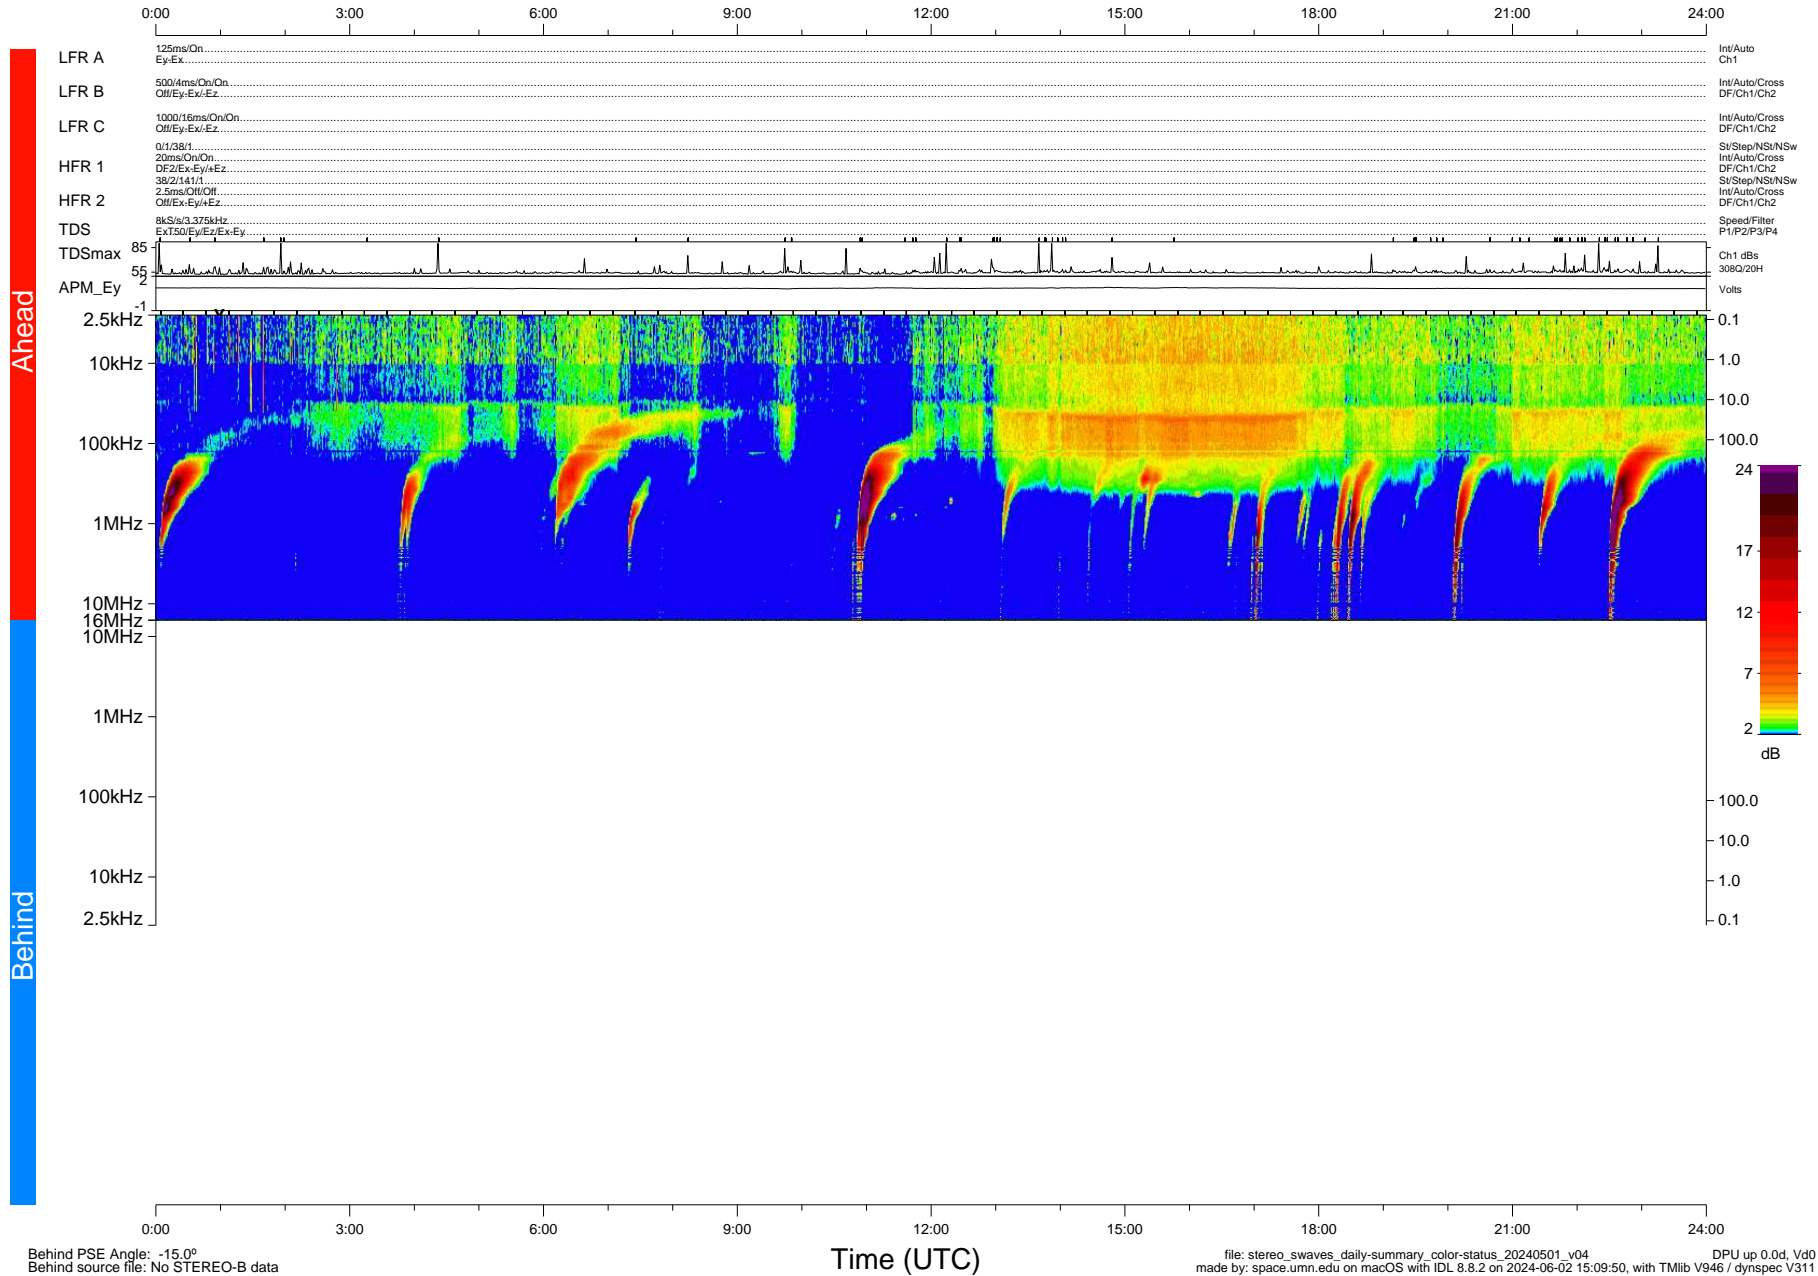

STEREO/WAVES Daily Summary - 01-May-2024 (DOY 122)

Ahead source file: swaves_ahead_2024_122_1_06.fin (Recovery: 100.0% HK, 97% Pkts)
Ahead PSE Angle: 11.7°

DPU up 559.4d, V412d40

Behind PSE Angle: -15.0°
Behind source file: No STEREO-B data