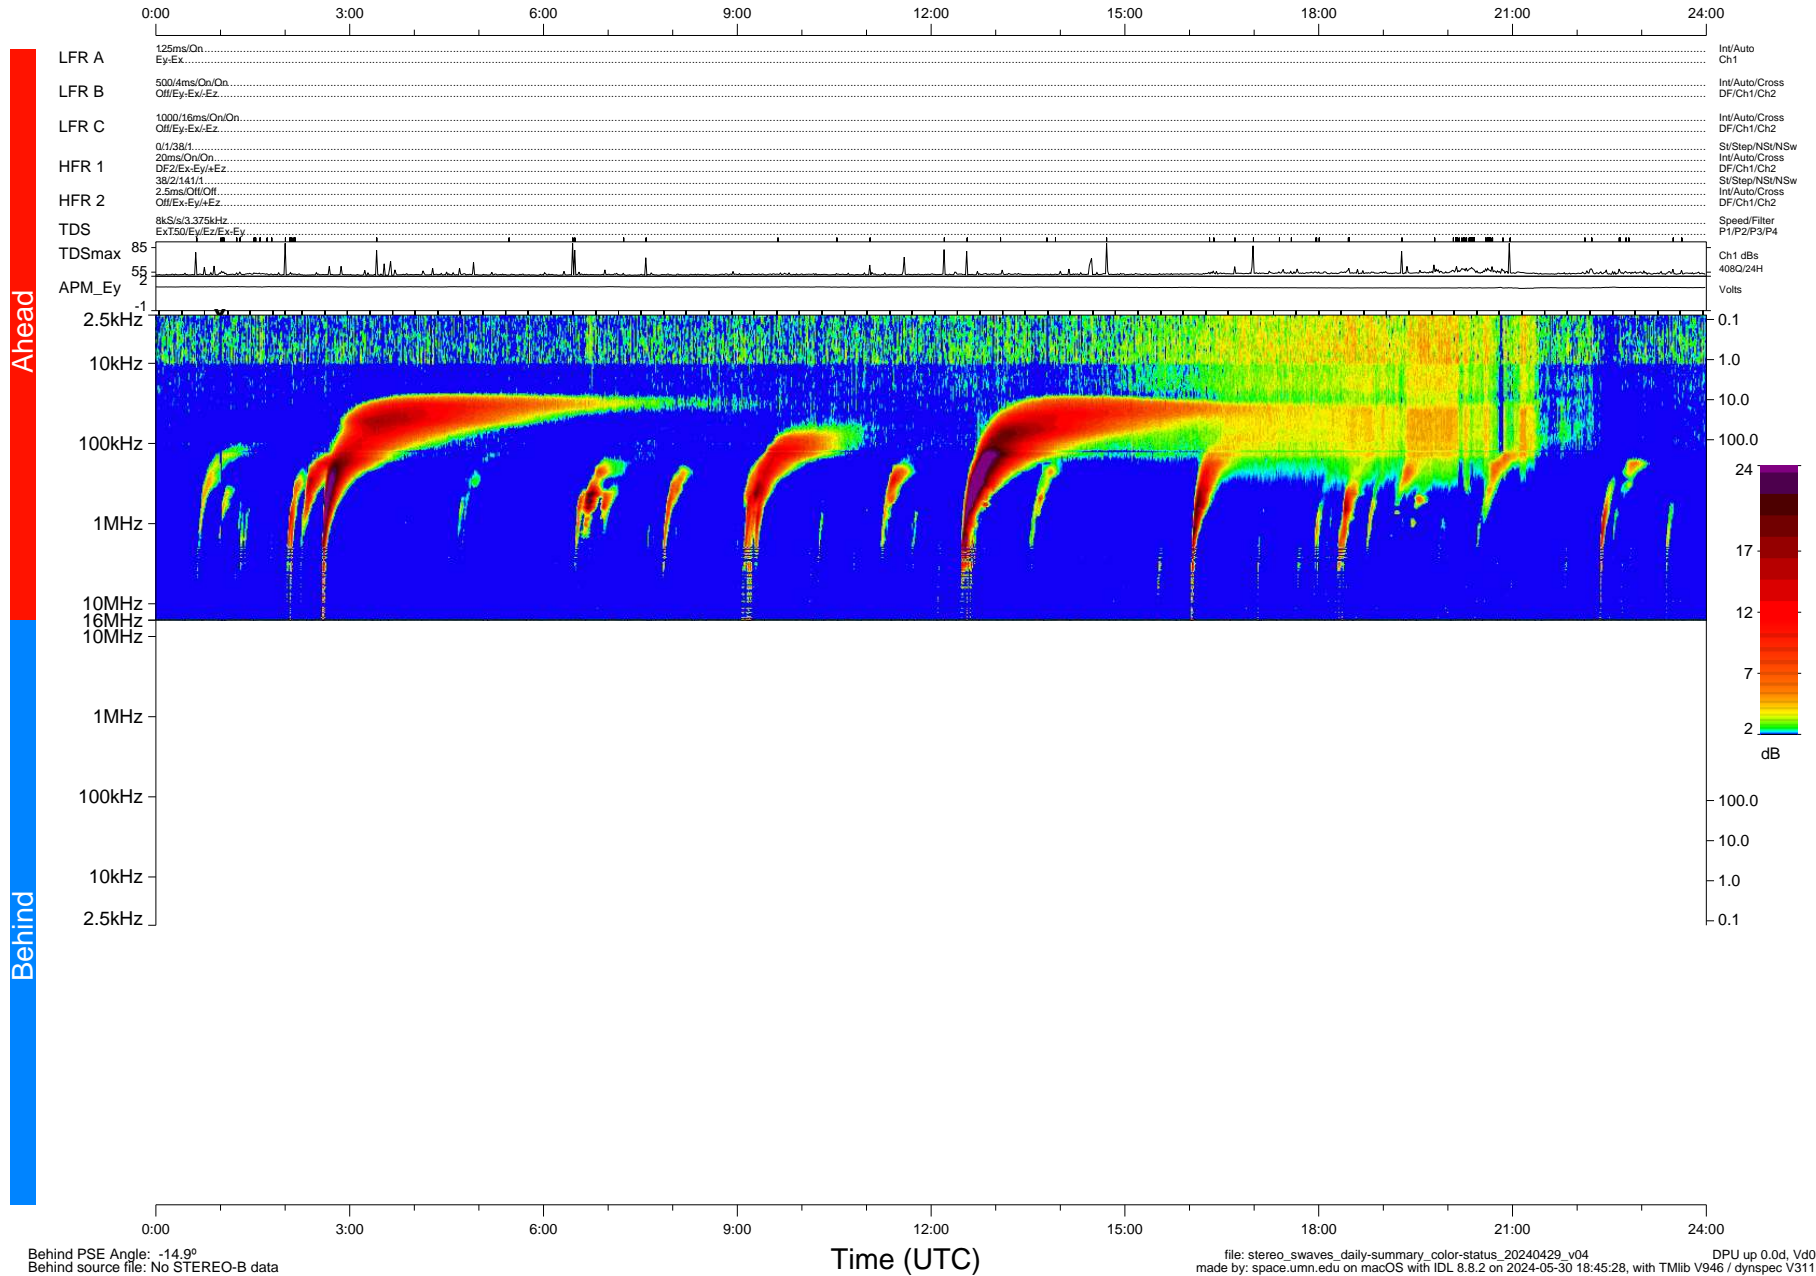

STEREO/WAVES Daily Summary - 29-Apr-2024 (DOY 120)

Ahead source file: swaves_ahead_2024_120_1_06.fin (Recovery: 100.0% HK, 112% Pkts)
Ahead PSE Angle: 11.4°

DPU up 557.4d, V412d40

Behind PSE Angle: -14.9°
Behind source file: No STEREO-B data