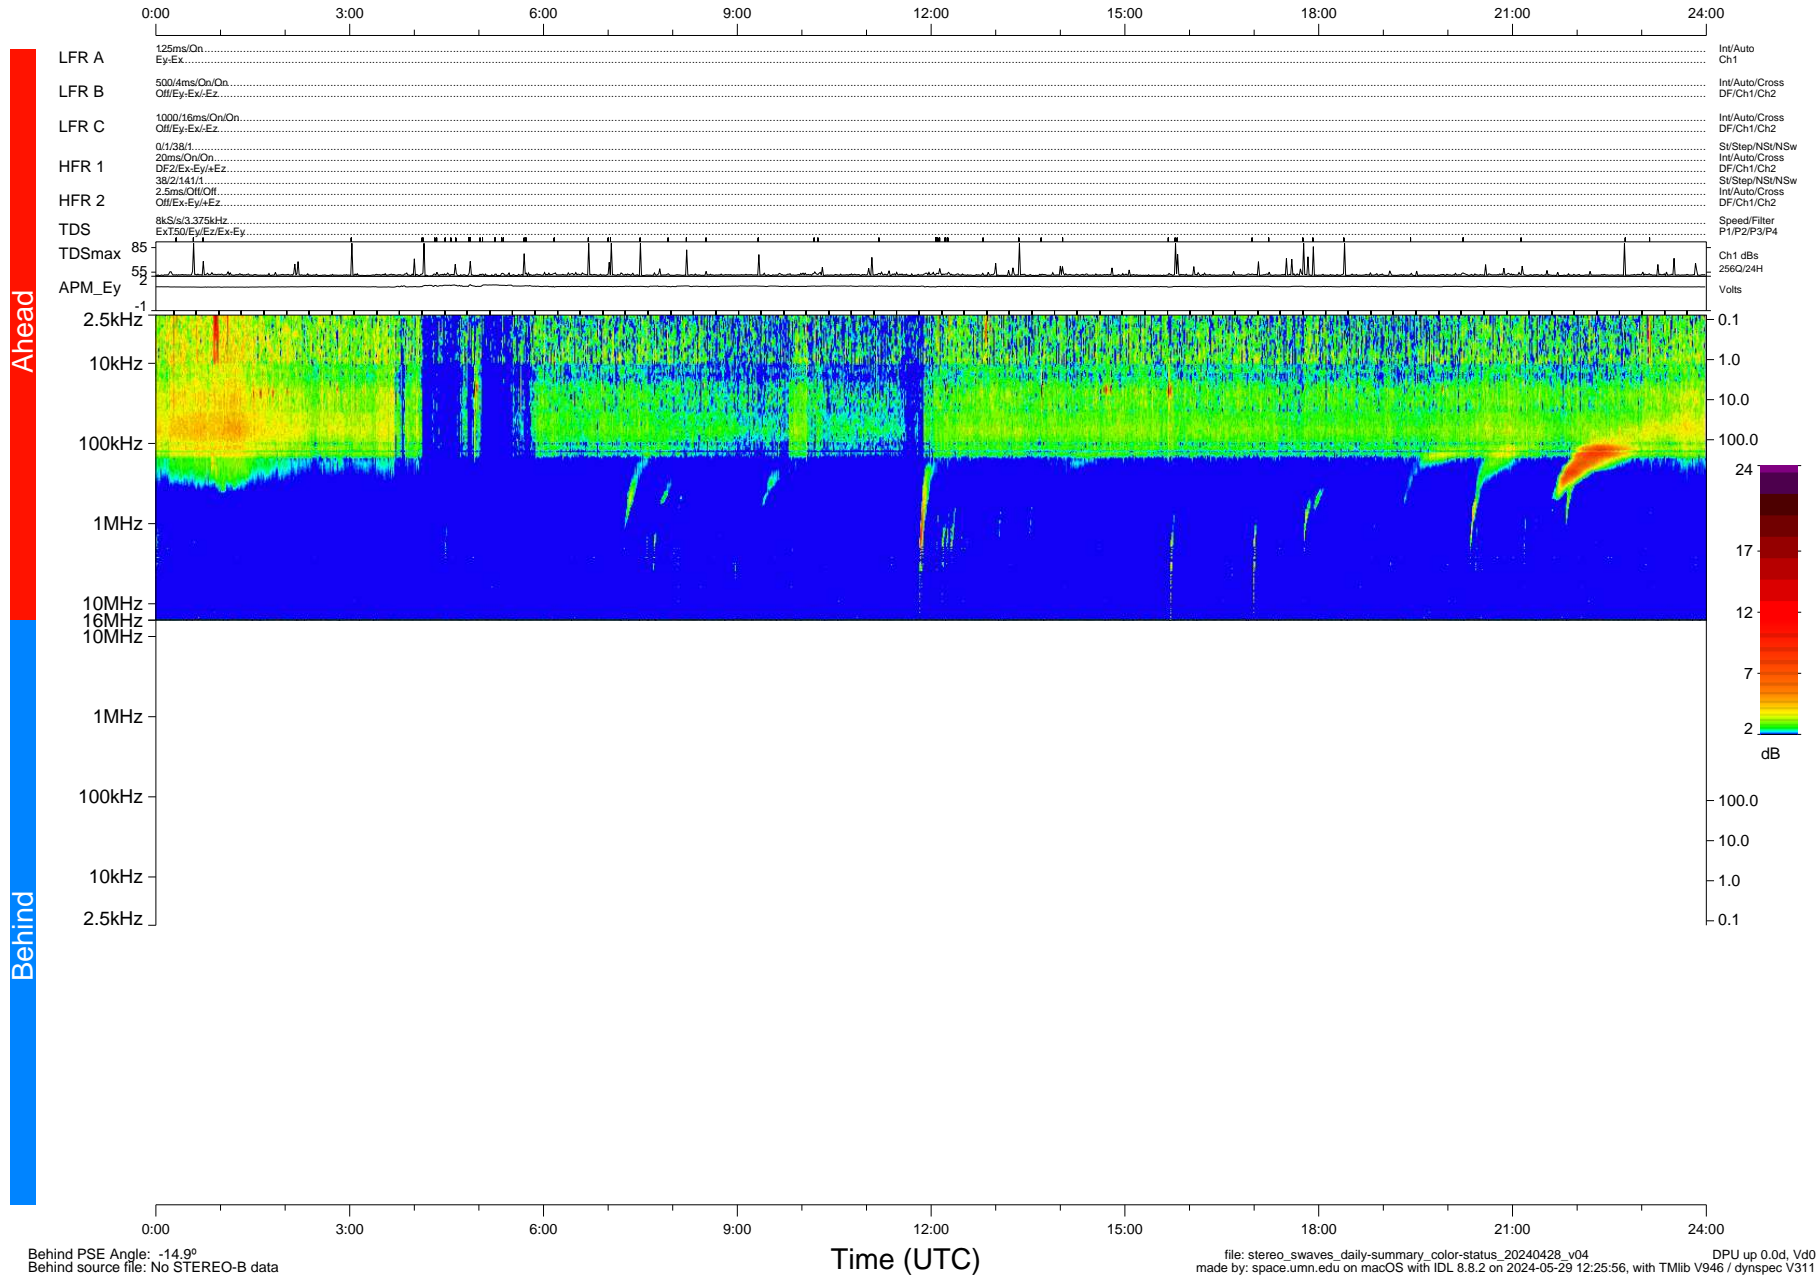

STEREO/WAVES Daily Summary - 28-Apr-2024 (DOY 119)

Ahead source file: swaves_ahead_2024_119_1_06.fin (Recovery: 100.1% HK, 90% Pkts)
Ahead PSE Angle: 11.4°

DPU up 556.4d, V412d40

Behind PSE Angle: -14.9°
Behind source file: No STEREO-B data