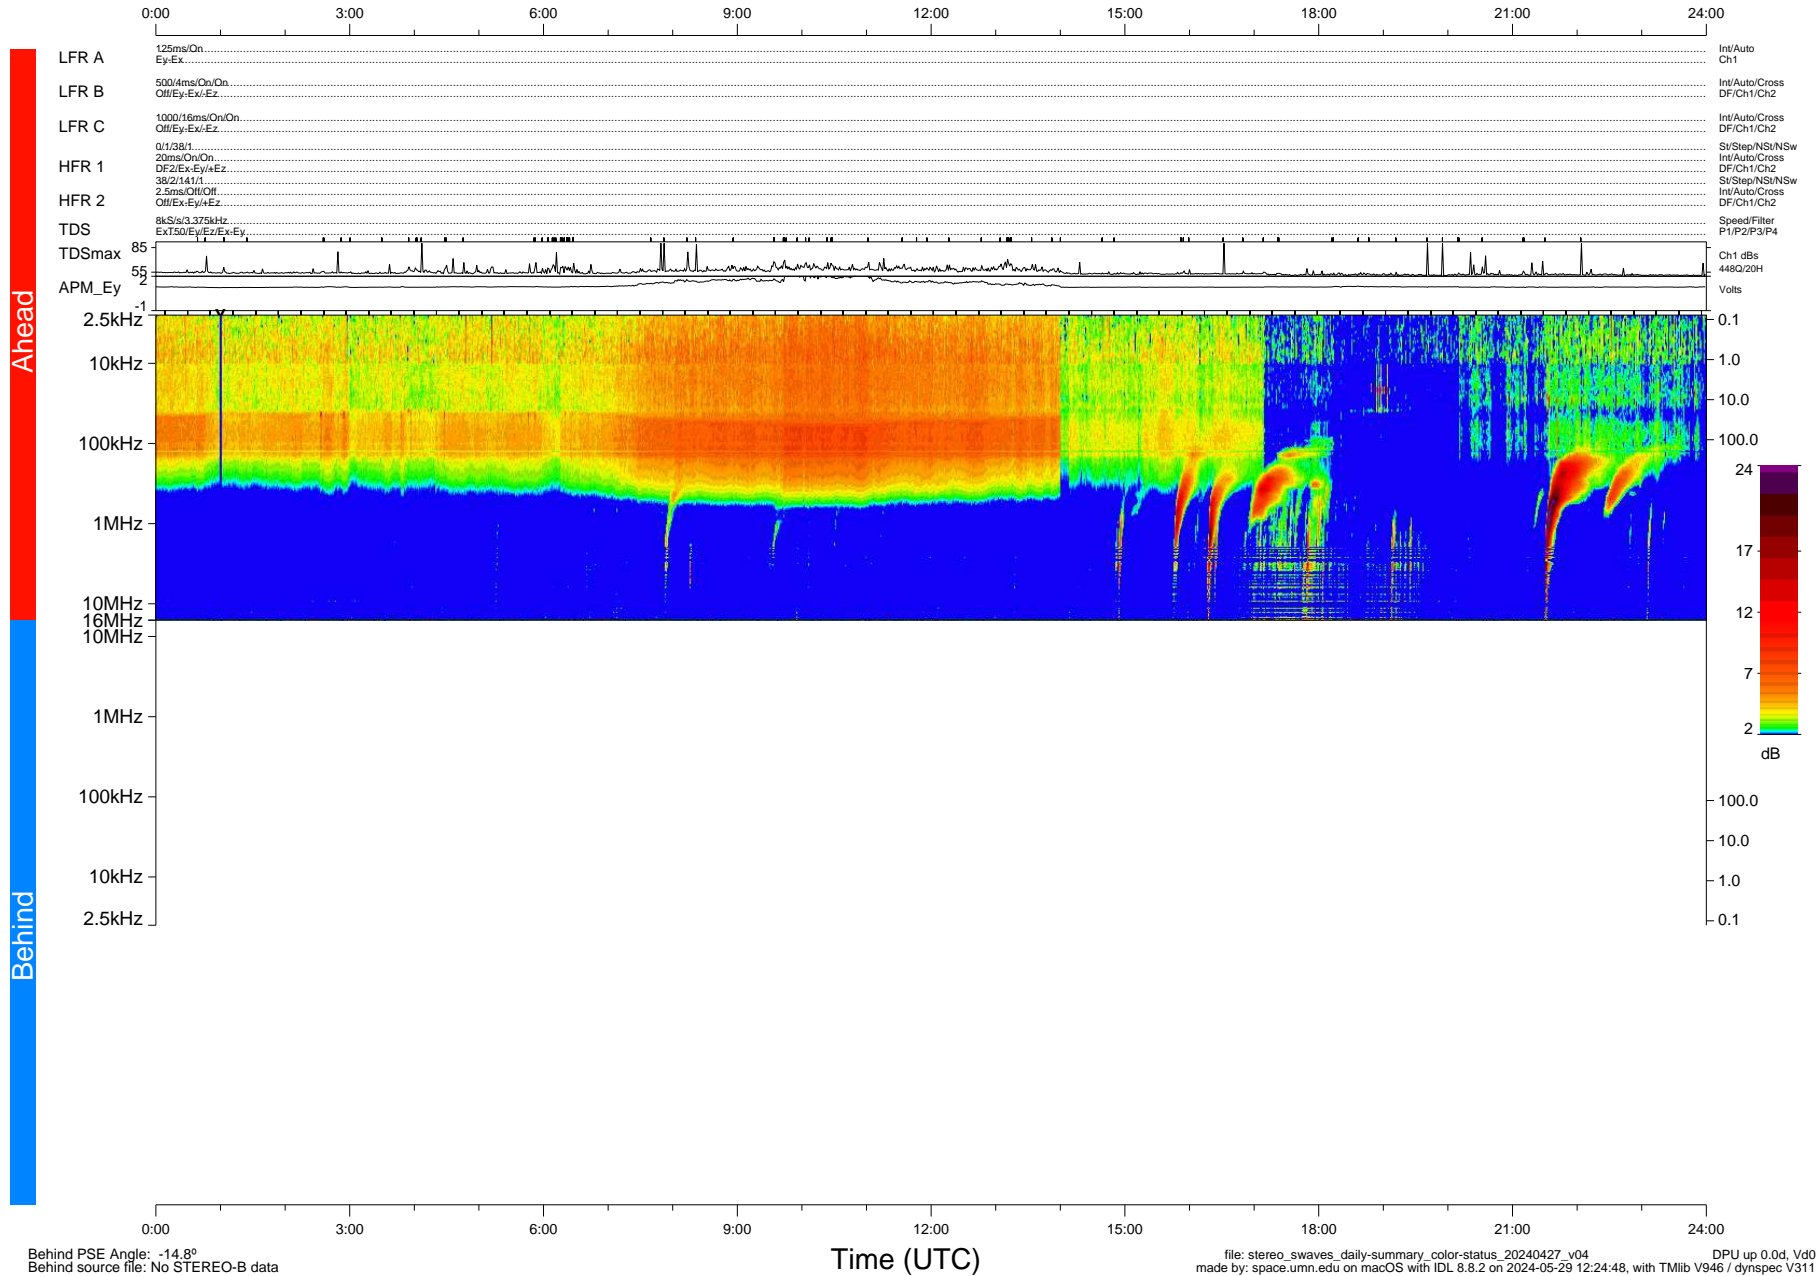

STEREO/WAVES Daily Summary - 27-Apr-2024 (DOY 118)

Ahead source file: swaves_ahead_2024_118_1_06.fin (Recovery: 100.0% HK, 118% Pkts)
Ahead PSE Angle: 11.3°

DPU up 555.4d, V412d40

Behind PSE Angle: -14.8°
Behind source file: No STEREO-B data