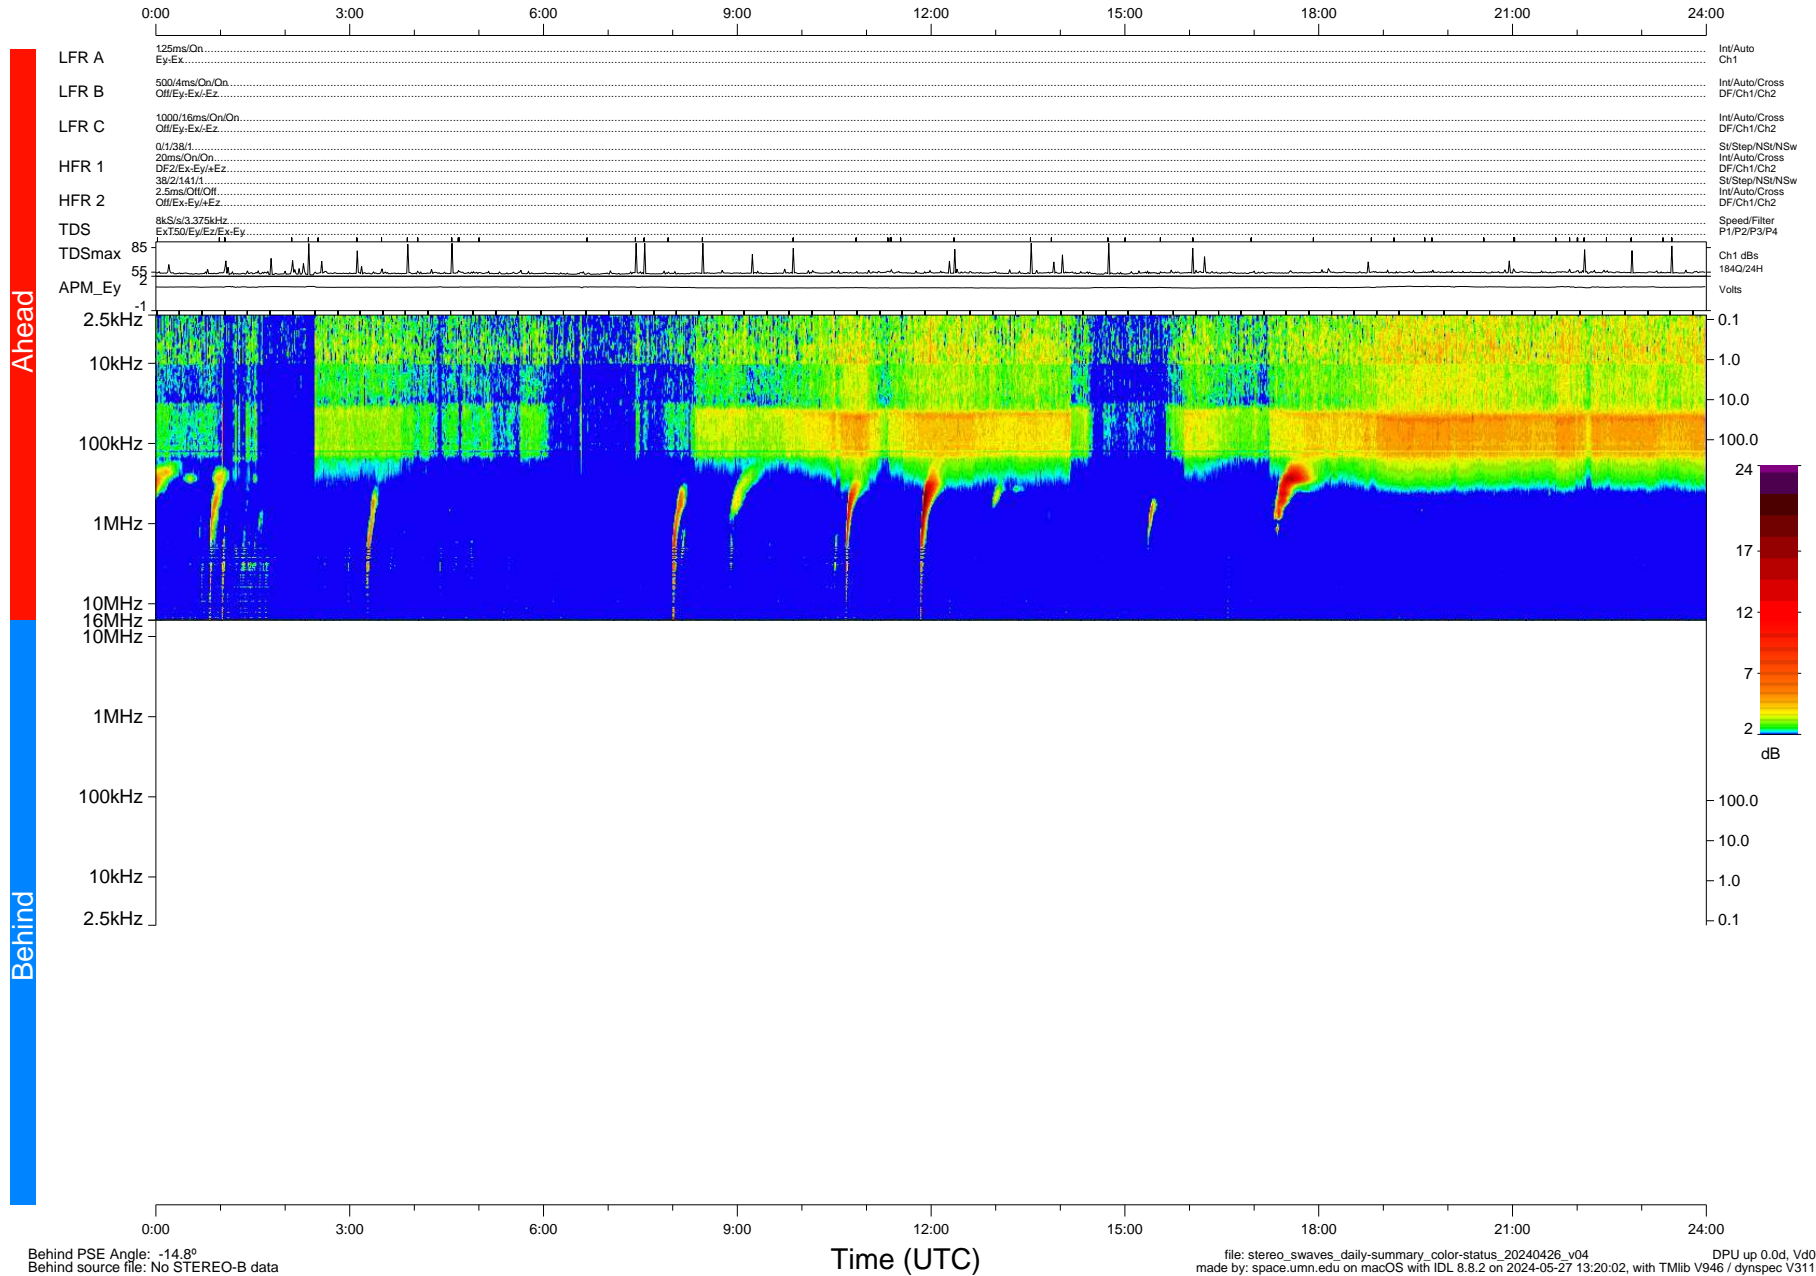

STEREO/WAVES Daily Summary - 26-Apr-2024 (DOY 117)

Ahead source file: swaves_ahead_2024_117_1_05.fin (Recovery: 100.0% HK, 79% Pkts)
Ahead PSE Angle: 11.3°

DPU up 554.4d, V412d40

Behind PSE Angle: -14.8°
Behind source file: No STEREO-B data