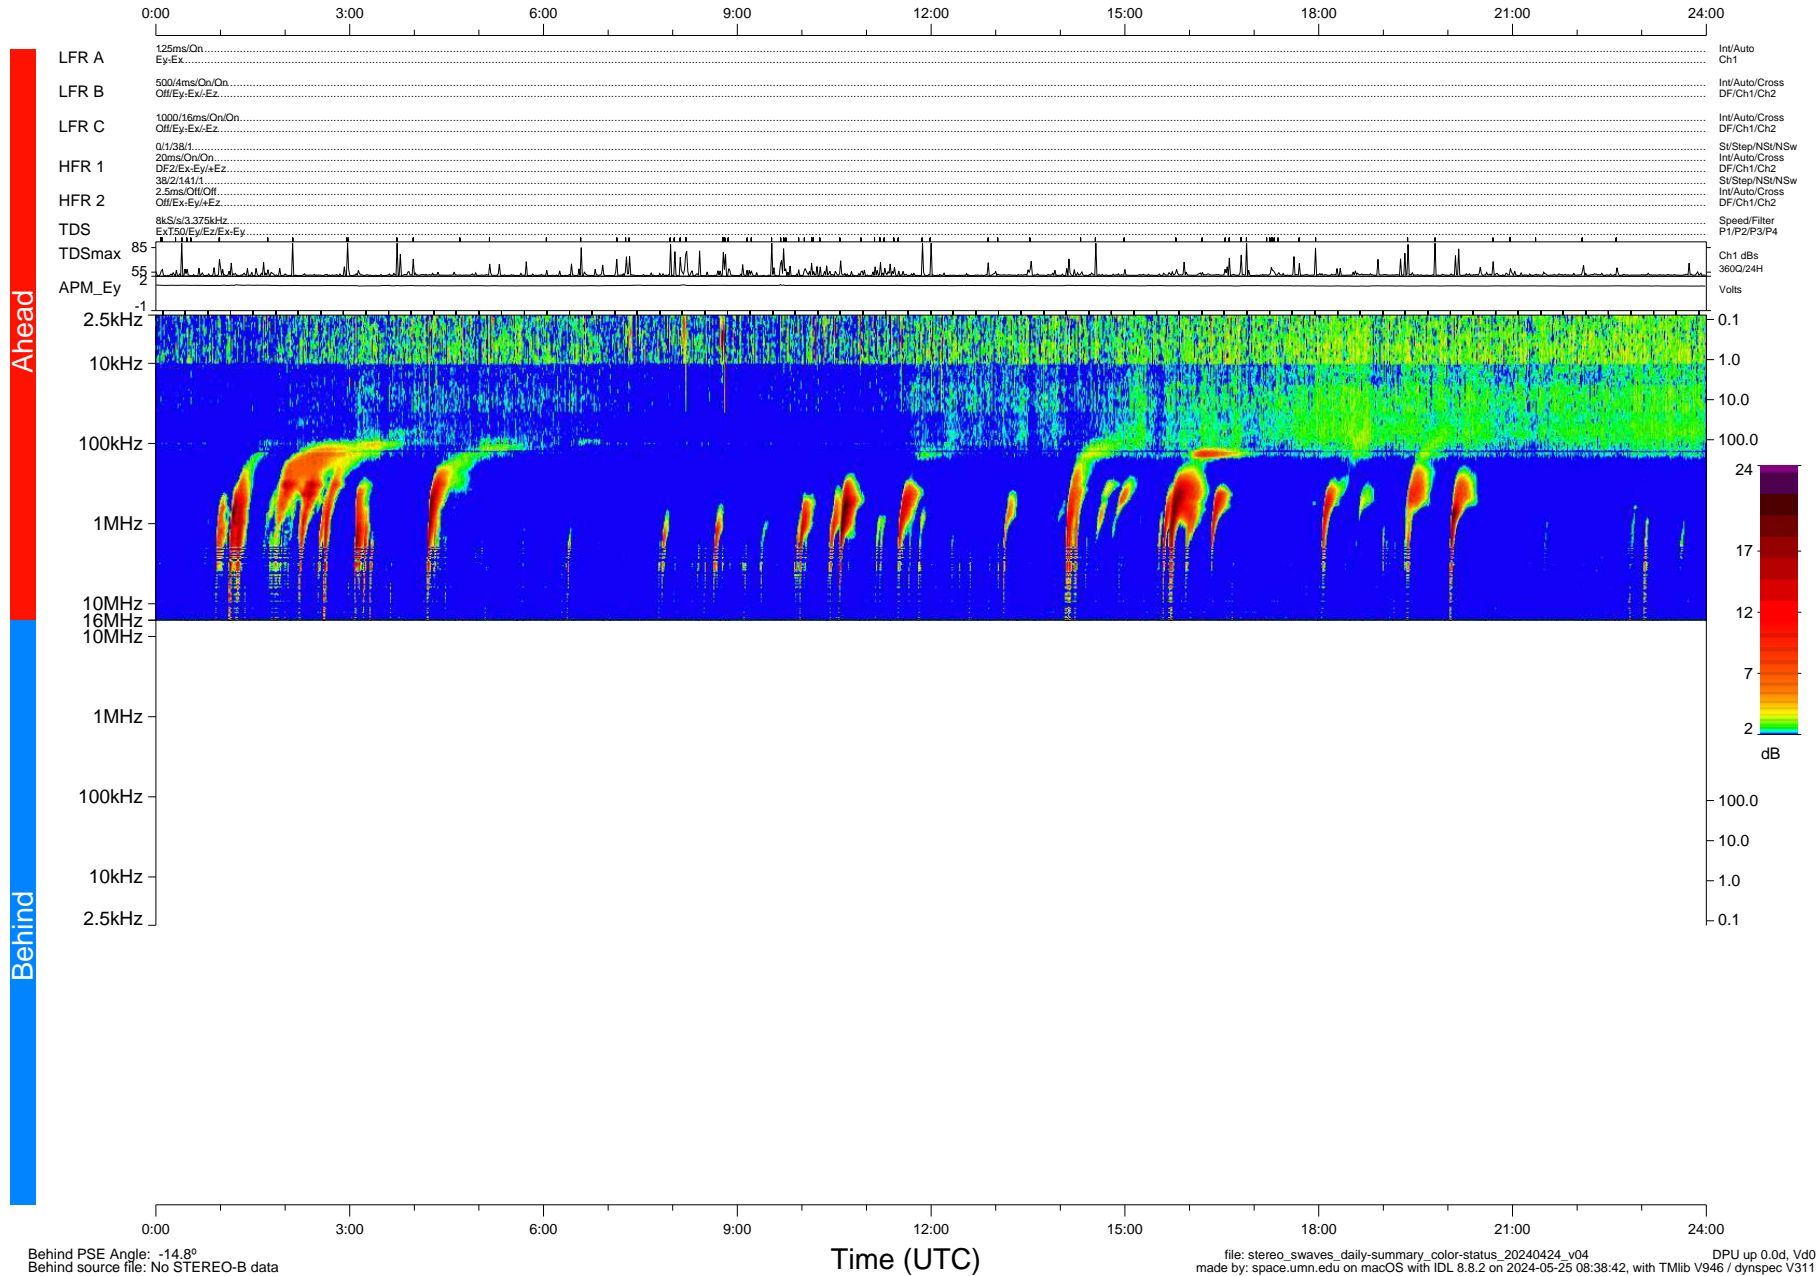

STEREO/WAVES Daily Summary - 24-Apr-2024 (DOY 115)

Ahead source file: swaves_ahead_2024_115_1_05.fin (Recovery: 100.0% HK, 105% Pkts)
Ahead PSE Angle: 11.1°

DPU up 552.4d, V412d40

Behind PSE Angle: -14.8°
Behind source file: No STEREO-B data