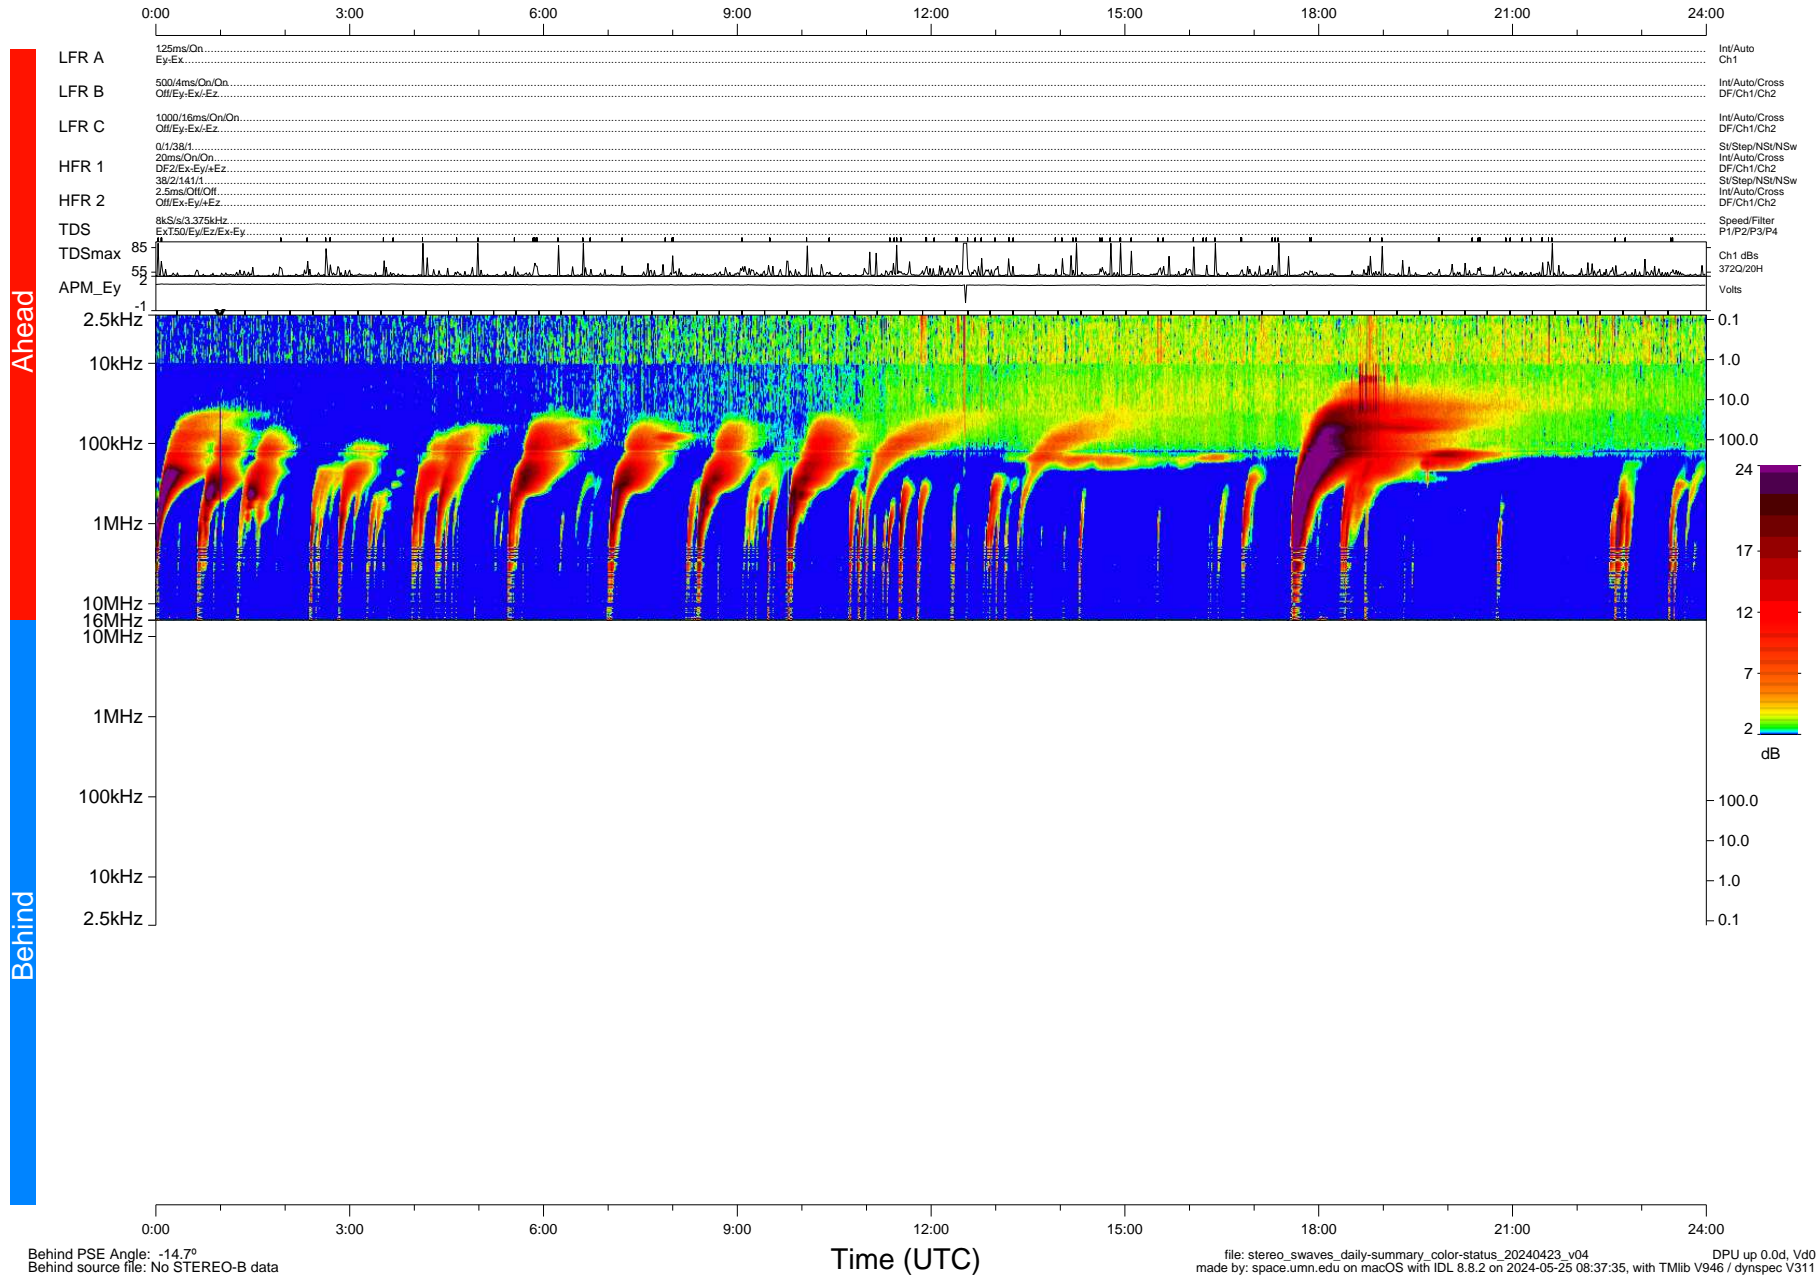

# STEREO/WAVES Daily Summary - 23-Apr-2024 (DOY 114)

Ahead source file: swaves\_ahead\_2024\_114\_1\_05.fin (Recovery: 100.0% HK, 106% Pkts)  
 Ahead PSE Angle: 11.0°

DPU up 551.4d, V412d40

Behind PSE Angle: -14.7°  
 Behind source file: No STEREO-B data

Time (UTC)

file: stereo\_swaves\_daily-summary\_color-status\_20240423\_v04  
 made by: space.umn.edu on macOS with IDL 8.8.2 on 2024-05-25 08:37:35, with Tlib V946 / dynspec V311  
 DPU up 0.0d, Vd0