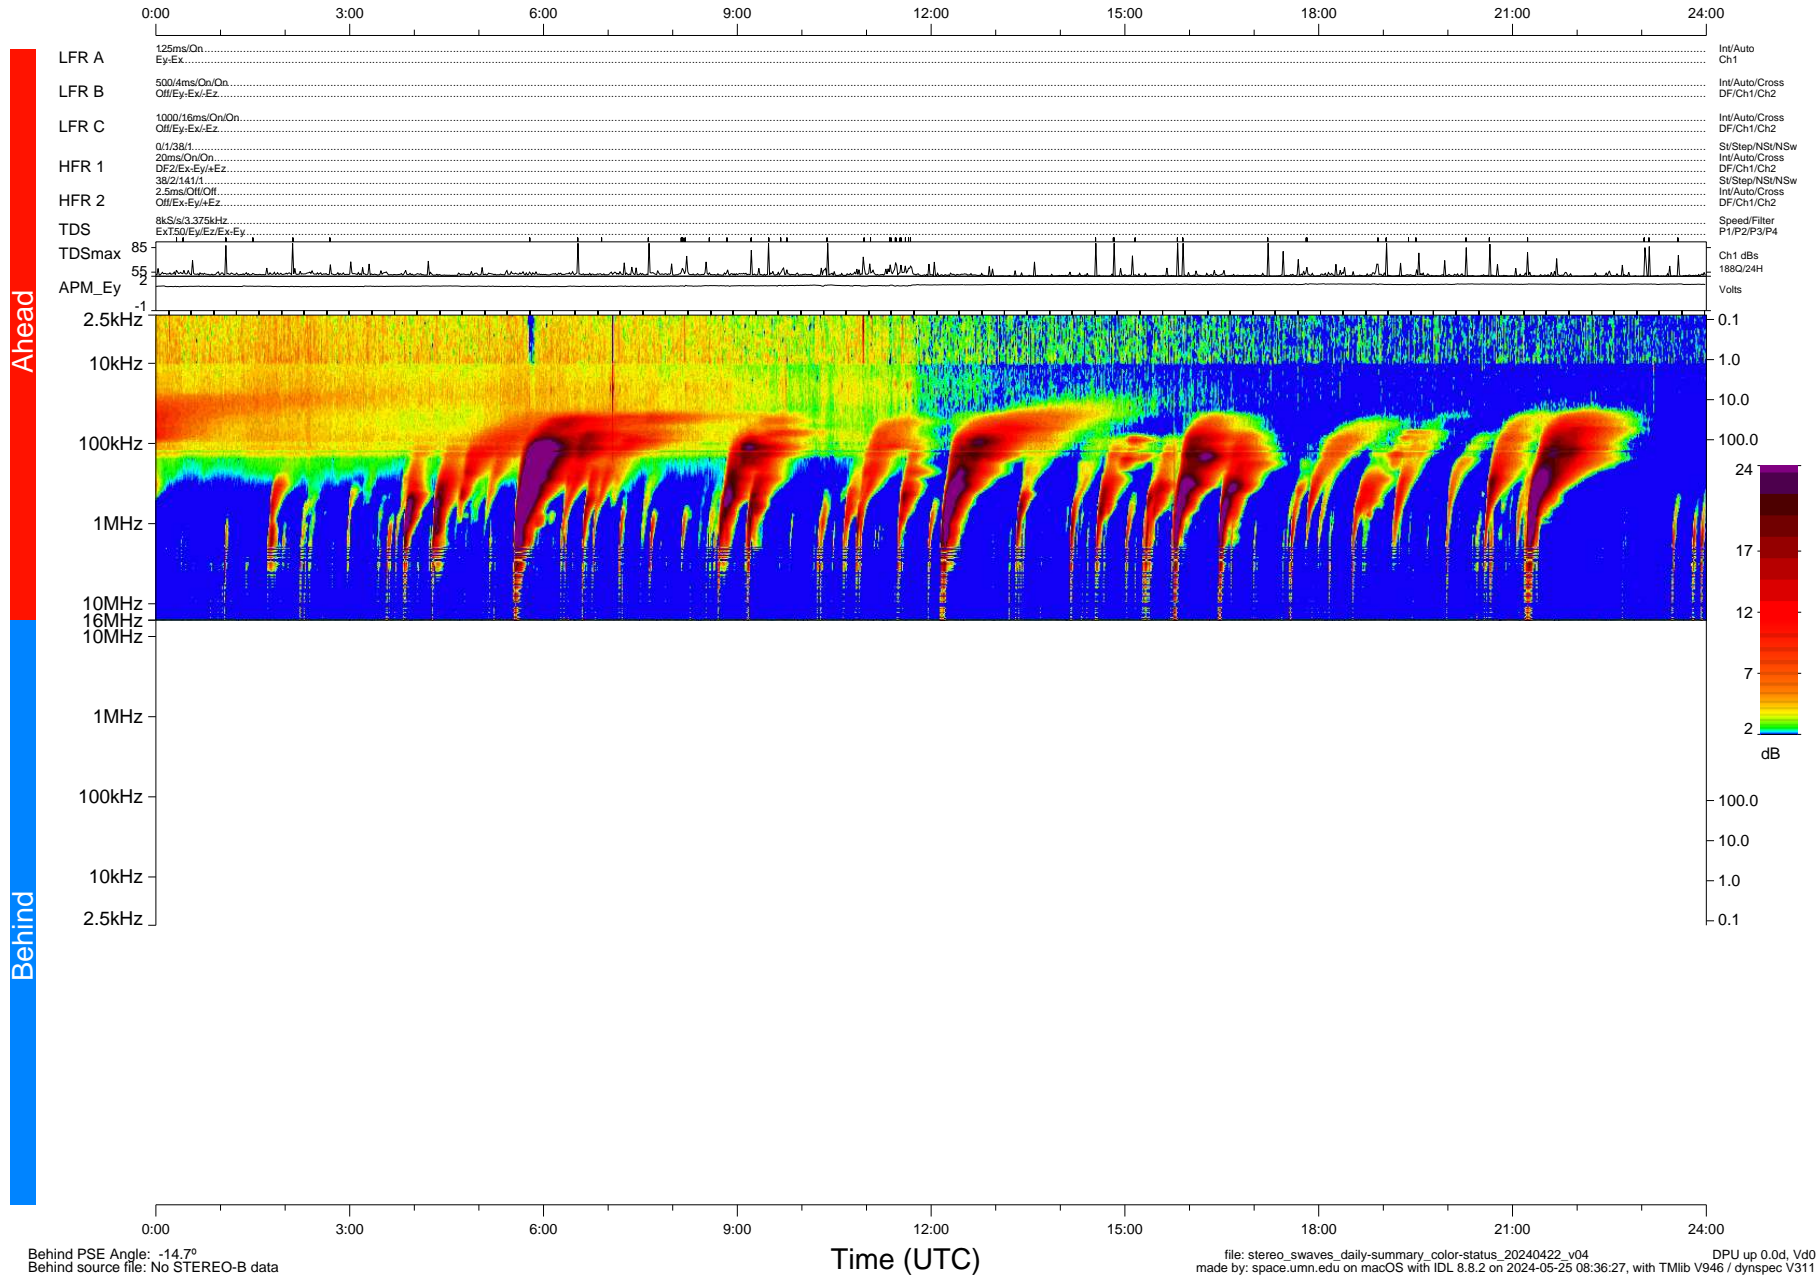

STEREO/WAVES Daily Summary - 22-Apr-2024 (DOY 113)

Ahead source file: swaves_ahead_2024_113_1_05.fin (Recovery: 100.0% HK, 80% PKts)
 Ahead PSE Angle: 10.9°

DPU up 550.4d, V412d40

Behind PSE Angle: -14.7°
 Behind source file: No STEREO-B data

Time (UTC)

file: stereo_swaves_daily-summary_color-status_20240422_v04
 made by: space.umn.edu on macOS with IDL 8.8.2 on 2024-05-25 08:36:27, with Tlib V946 / dynspec V311

DPU up 0.0d, Vd0