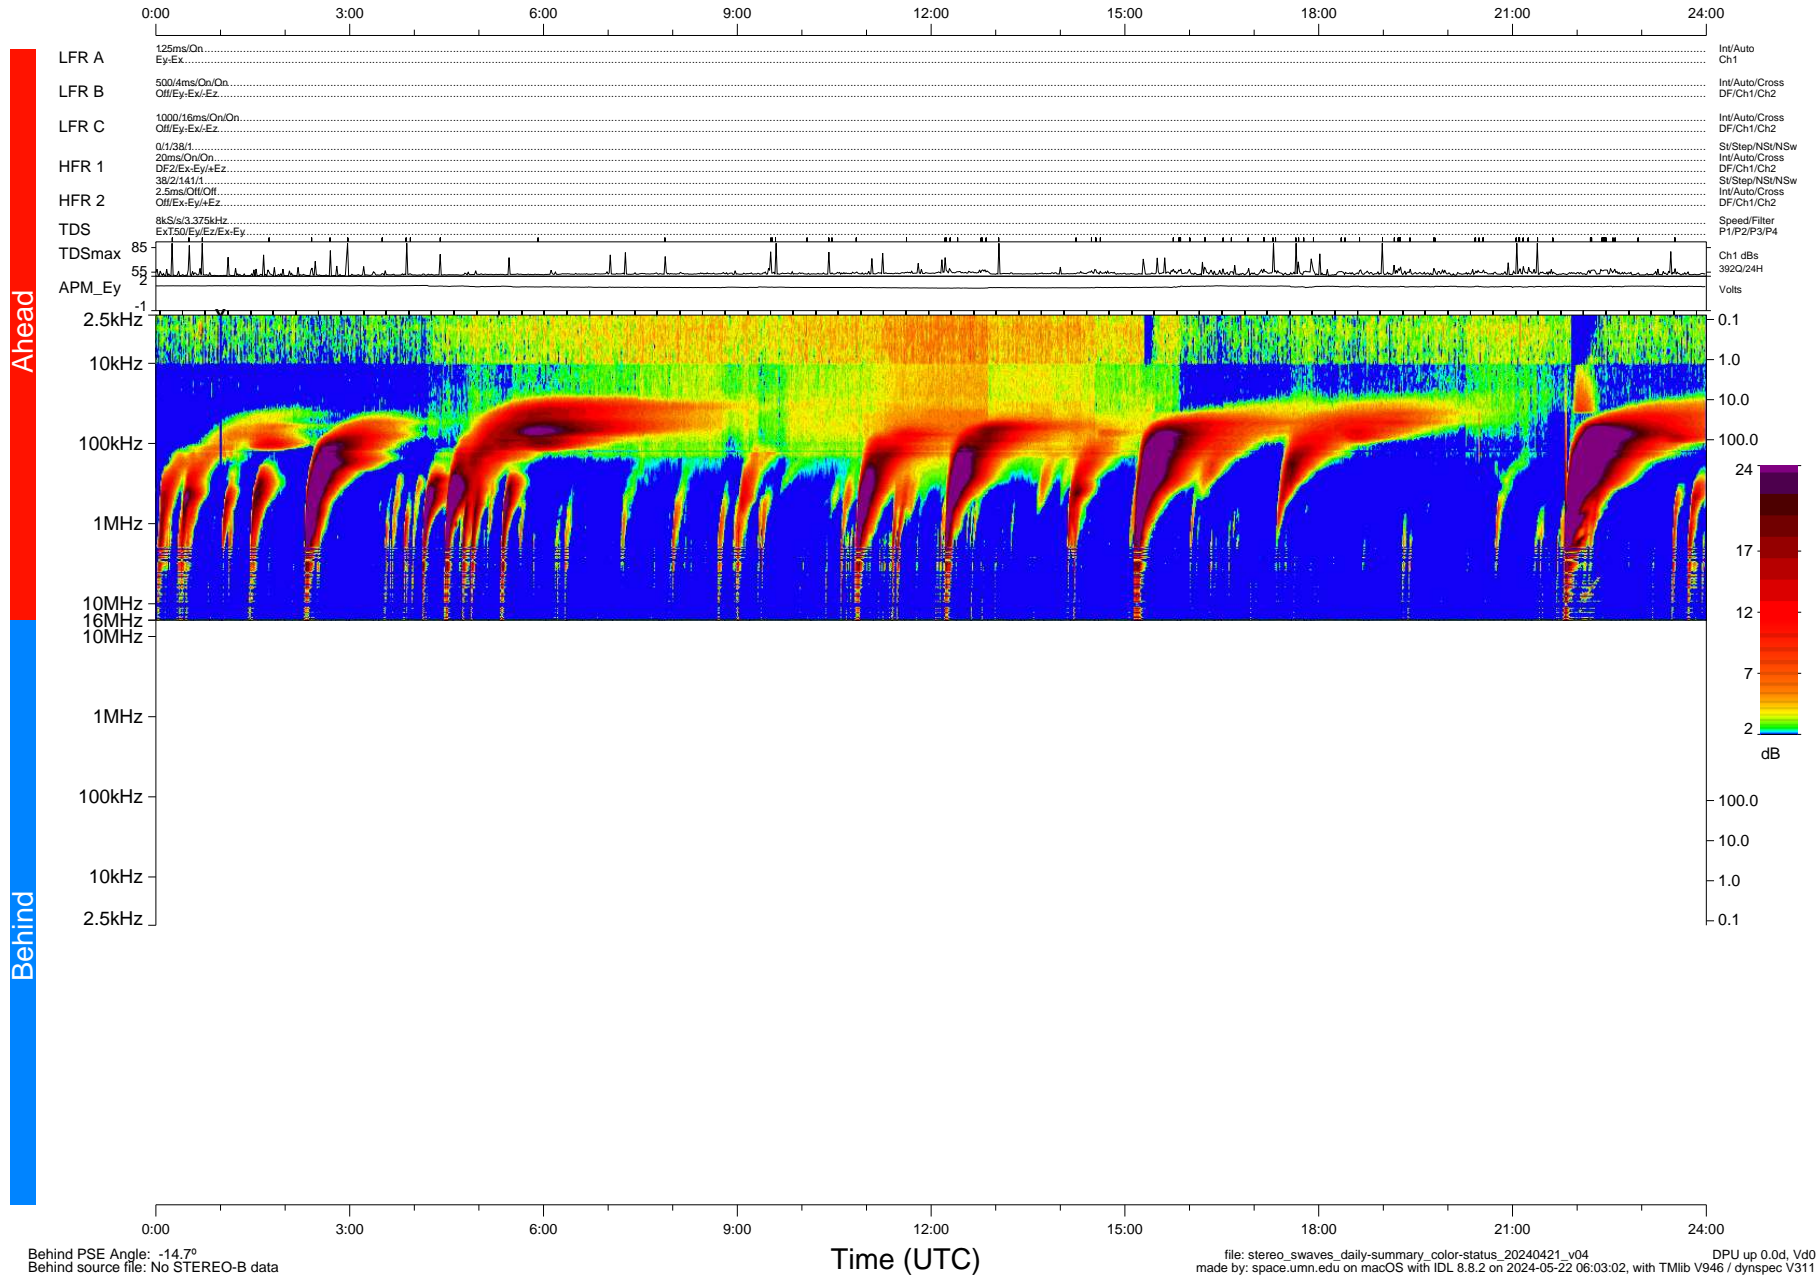

STEREO/WAVES Daily Summary - 21-Apr-2024 (DOY 112)

Ahead source file: swaves_ahead_2024_112_1_05.fin (Recovery: 100.0% HK, 110% Pkts)
 Ahead PSE Angle: 10.8°

DPU up 549.4d, V412d40

Behind PSE Angle: -14.7°
 Behind source file: No STEREO-B data

file: stereo_swaves_daily-summary_color-status_20240421_v04
 made by: space.umn.edu on macOS with IDL 8.8.2 on 2024-05-22 06:03:02, with Tlib V946 / dynspec V311
 DPU up 0.0d, Vd0