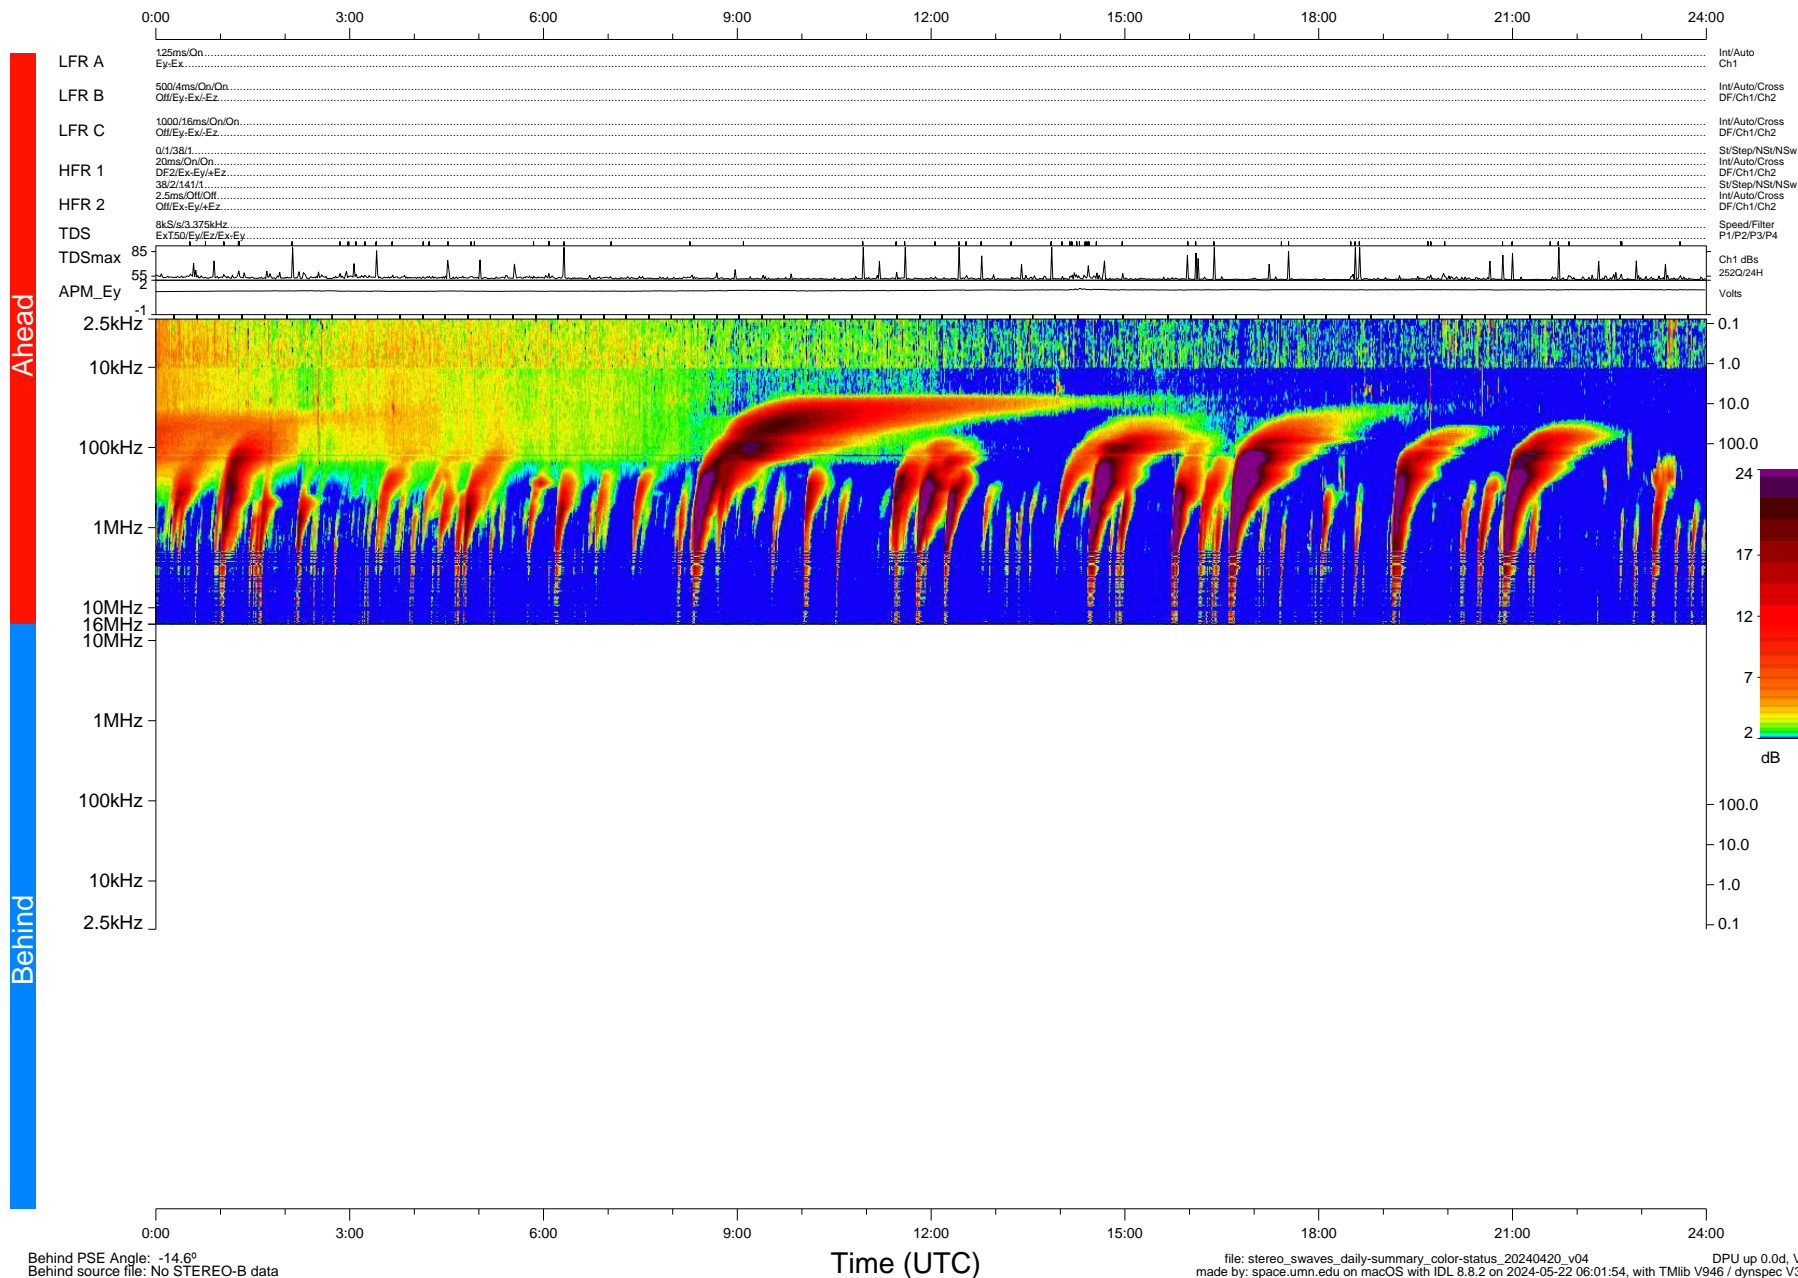

STEREO/WAVES Daily Summary - 20-Apr-2024 (DOY 111)

Ahead source file: swaves_ahead_2024_111_1_05.fin (Recovery: 100.0% HK, 89% Pkts)
 Ahead PSE Angle: 10.8°

DPU up 548.4d, V412d40

Behind PSE Angle: -14.6°
 Behind source file: No STEREO-B data

Time (UTC)

file: stereo_swaves_daily-summary_color-status_20240420_v04
 made by: space.umn.edu on macOS with IDL 8.8.2 on 2024-05-22 06:01:54, with Tlib V946 / dynspec V311

DPU up 0.0d, Vd0