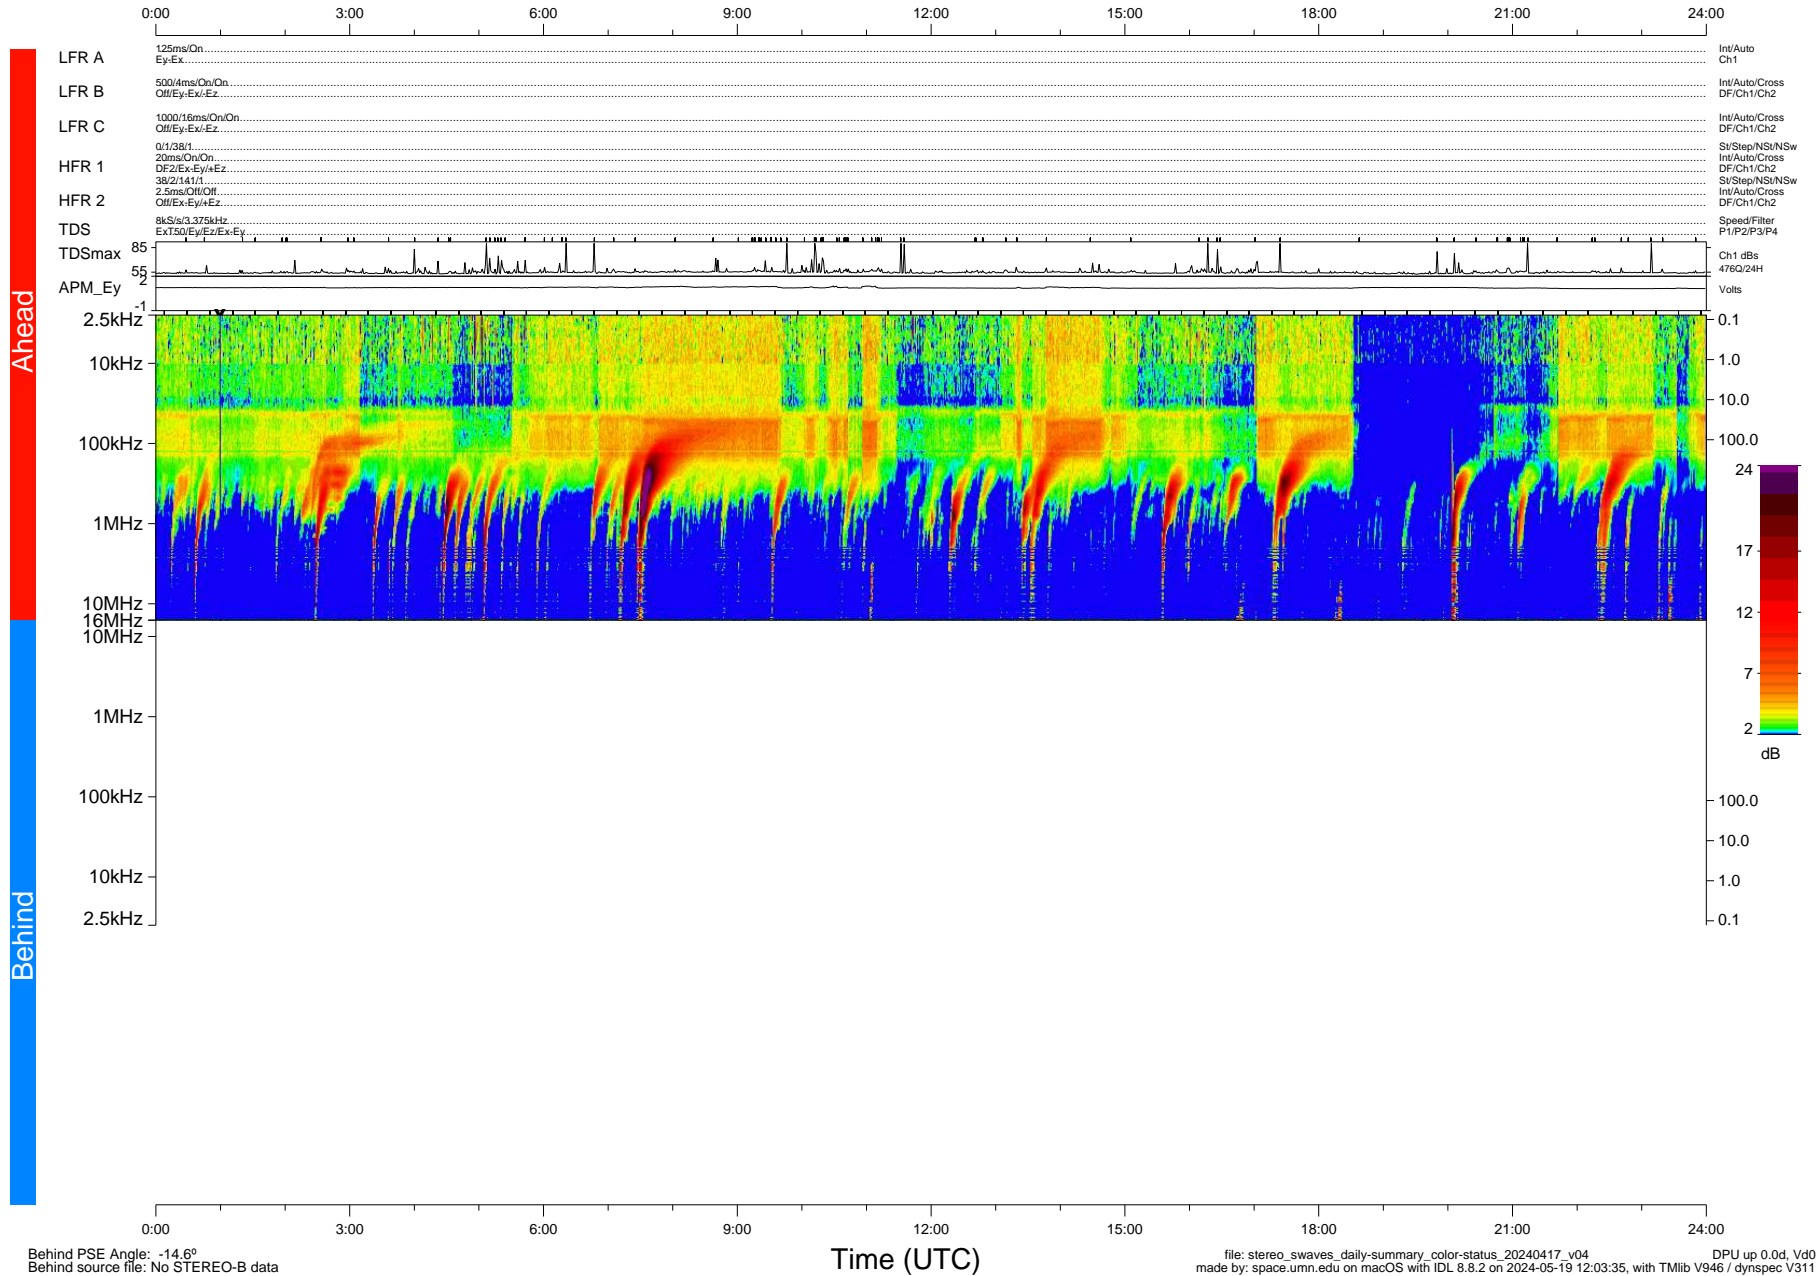

STEREO/WAVES Daily Summary - 17-Apr-2024 (DOY 108)

Ahead source file: swaves_ahead_2024_108_1_05.fin (Recovery: 100.0% HK, 122% Pkts)
Ahead PSE Angle: 10.5°

DPU up 545.4d, V412d40

Behind PSE Angle: -14.6°
Behind source file: No STEREO-B data

Time (UTC)