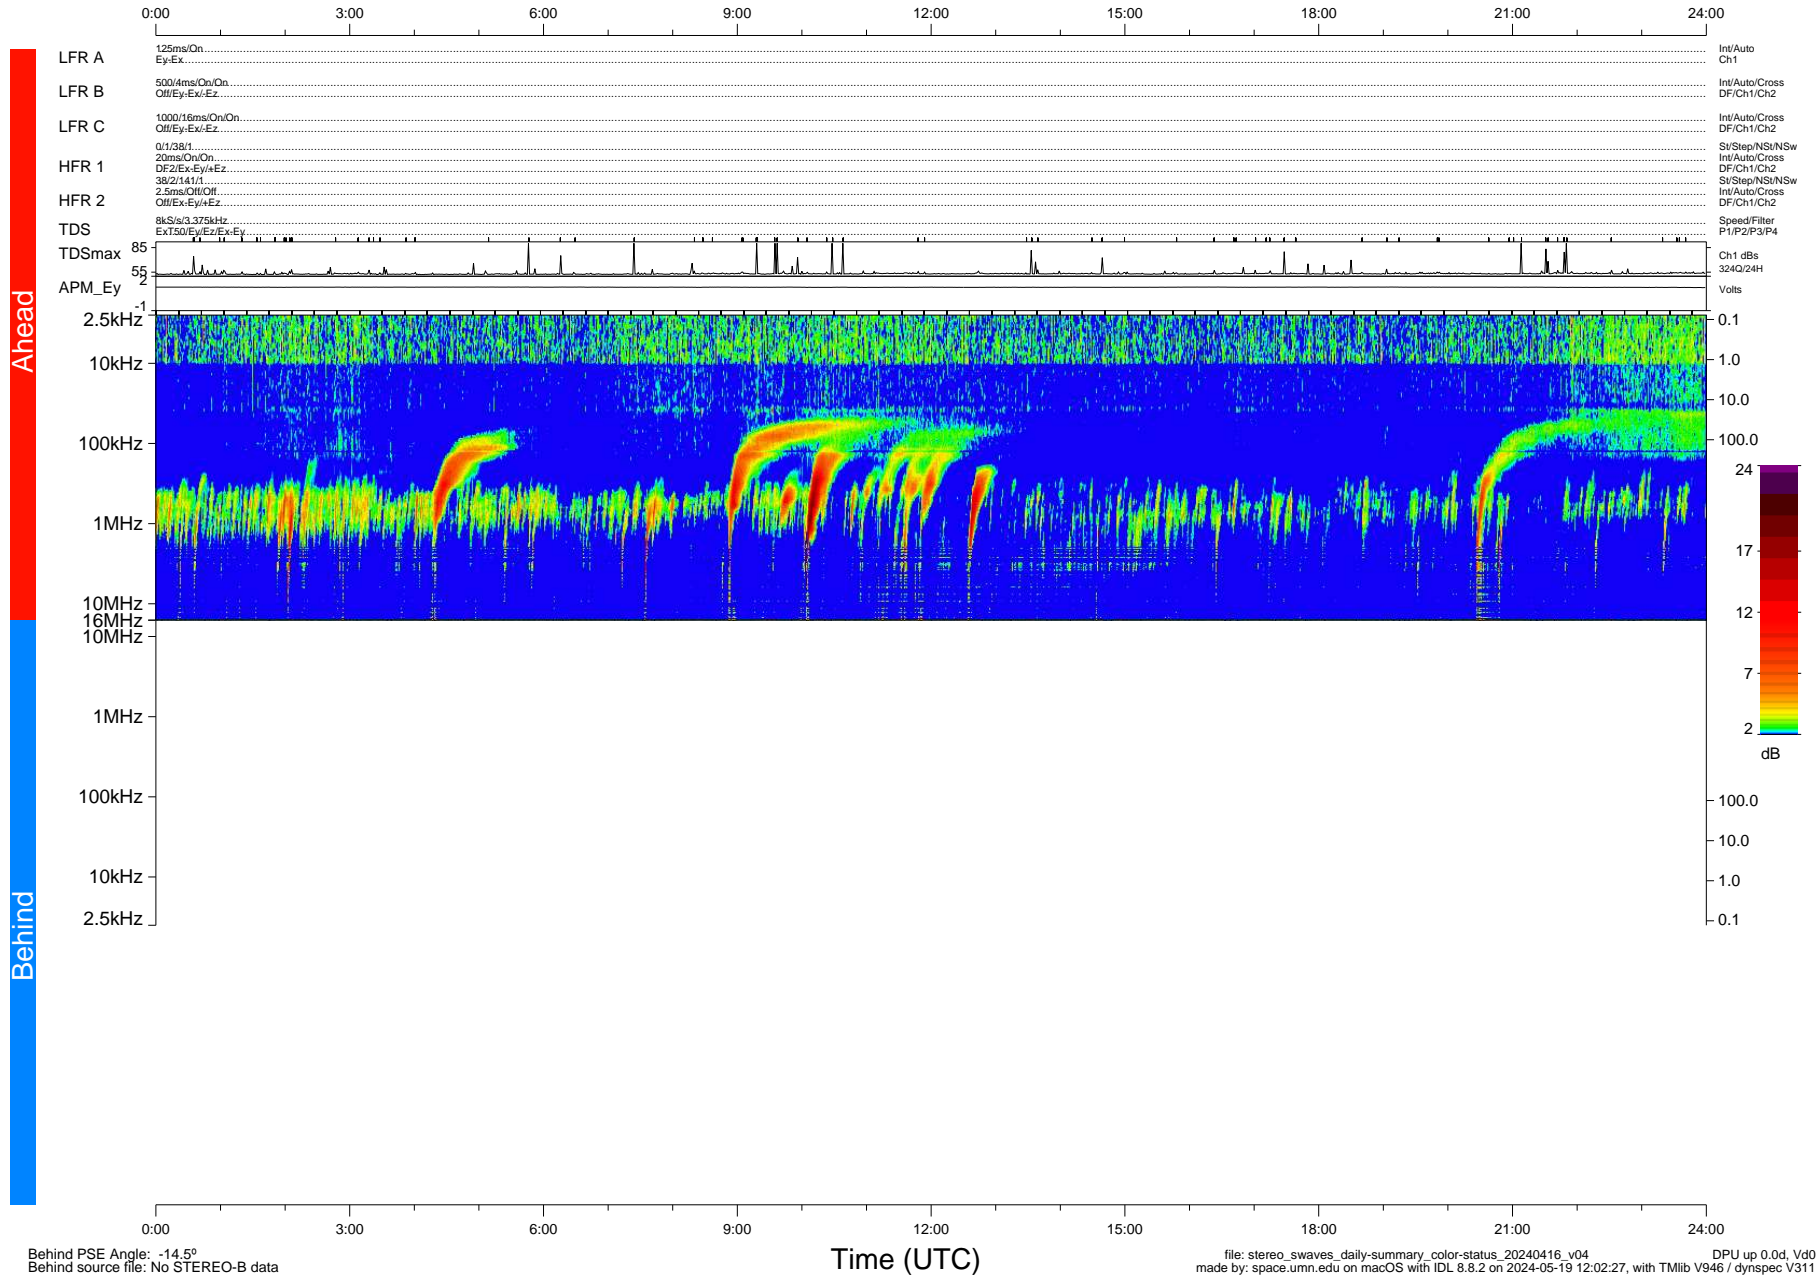

STEREO/WAVES Daily Summary - 16-Apr-2024 (DOY 107)

Ahead source file: swaves_ahead_2024_107_1_05.fin (Recovery: 100.0% HK, 100% Pkts)
Ahead PSE Angle: 10.5°

DPU up 544.4d, V412d40

Behind PSE Angle: -14.5°
Behind source file: No STEREO-B data

Time (UTC)