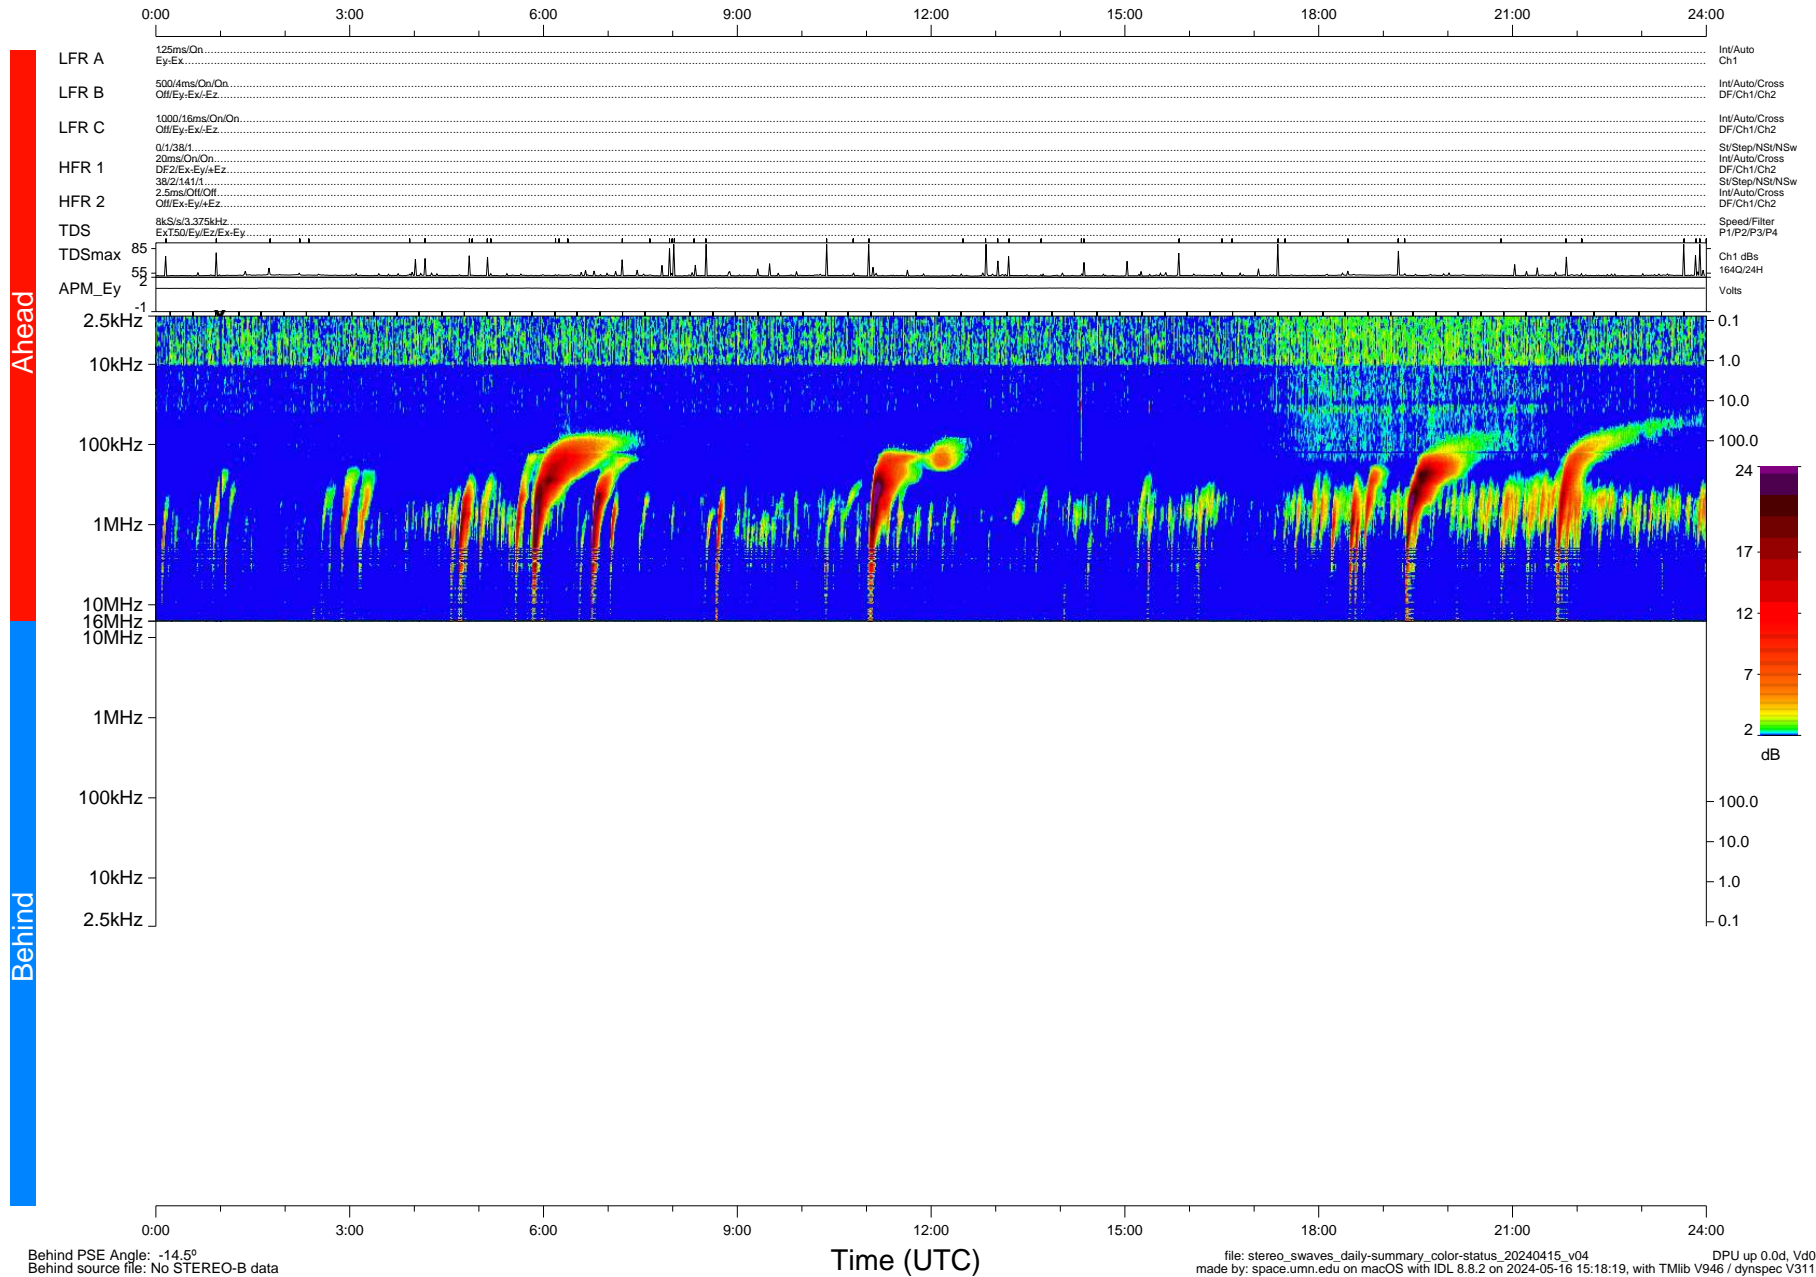

STEREO/WAVES Daily Summary - 15-Apr-2024 (DOY 106)

Ahead source file: swaves_ahead_2024_106_1_05.fin (Recovery: 100.0% HK, 76% Pkts)
 Ahead PSE Angle: 10.4°

DPU up 543.4d, V412d40

Behind PSE Angle: -14.5°
 Behind source file: No STEREO-B data

file: stereo_swaves_daily-summary_color-status_20240415_v04
 made by: space.umn.edu on macOS with IDL 8.8.2 on 2024-05-16 15:18:19, with Tlib V946 / dynspec V311
 DPU up 0.0d, Vd0