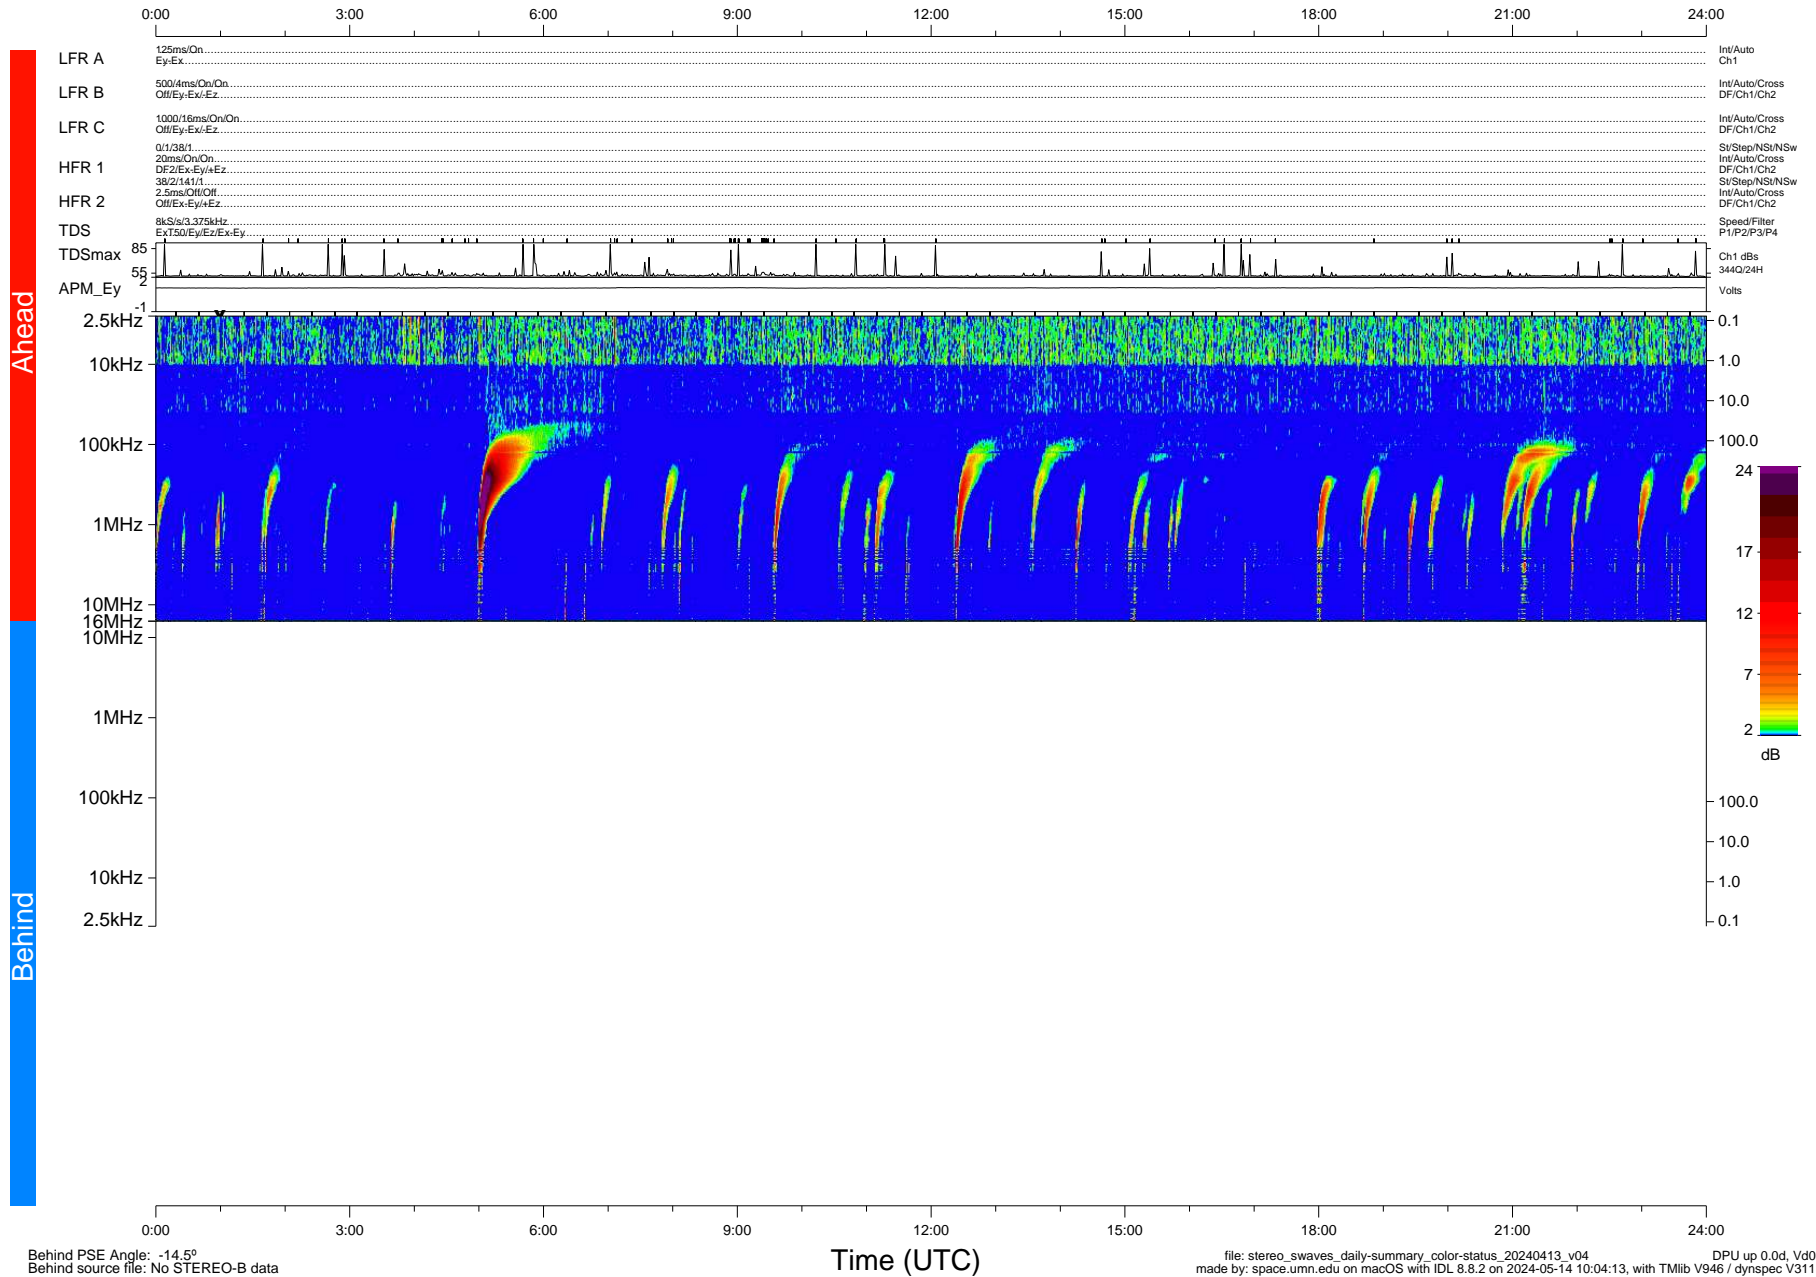

STEREO/WAVES Daily Summary - 13-Apr-2024 (DOY 104)

Ahead source file: swaves_ahead_2024_104_1_05.fin (Recovery: 100.0% HK, 103% Pkts)
Ahead PSE Angle: 10.2°

DPU up 541.4d, V412d40

Behind PSE Angle: -14.5°
Behind source file: No STEREO-B data

Time (UTC)