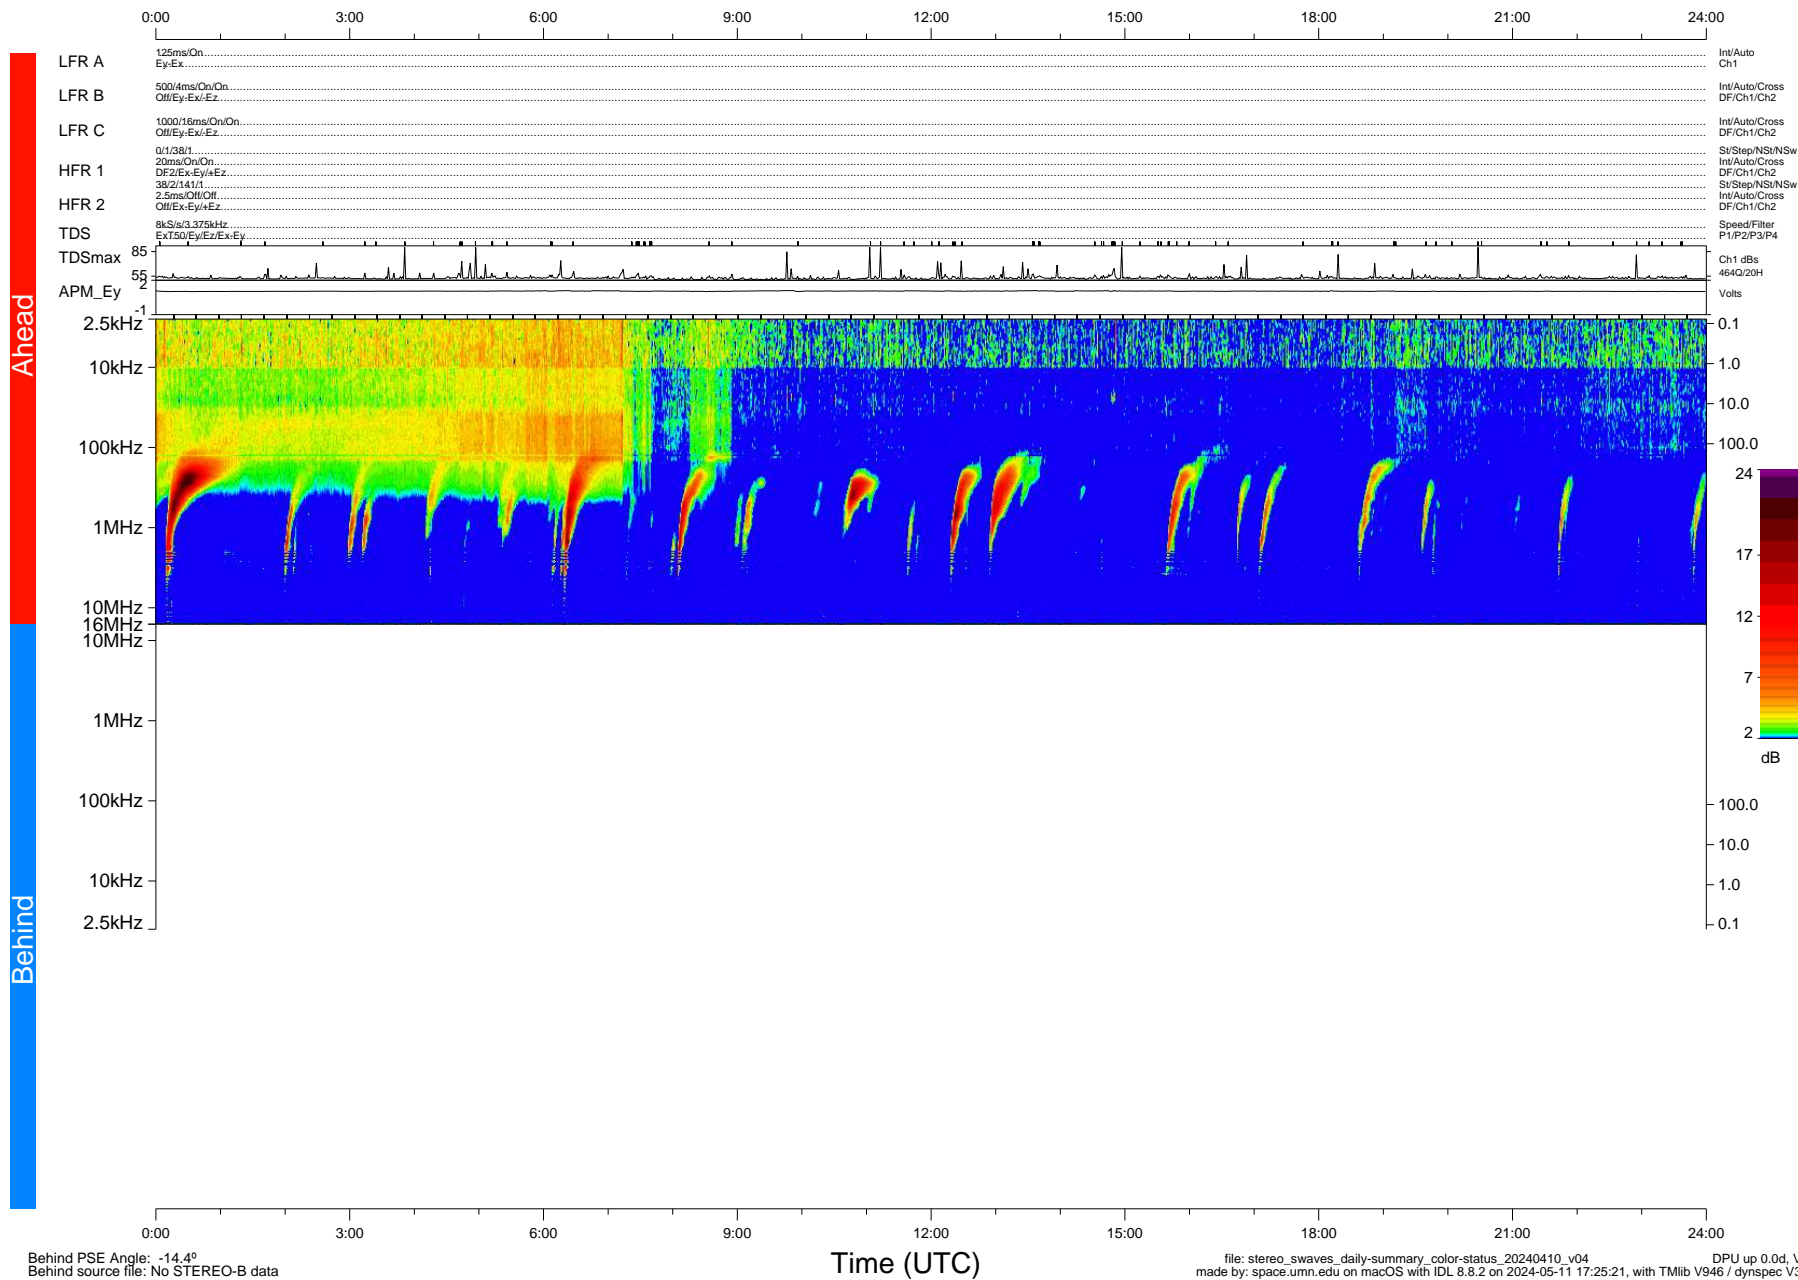

STEREO/WAVES Daily Summary - 10-Apr-2024 (DOY 101)

Ahead source file: swaves_ahead_2024_101_1_05.fin (Recovery: 100.0% HK, 120% Pkts)
Ahead PSE Angle: -10.1°

DPU up 538.4d, V412d40

Behind PSE Angle: -14.4°
Behind source file: No STEREO-B data