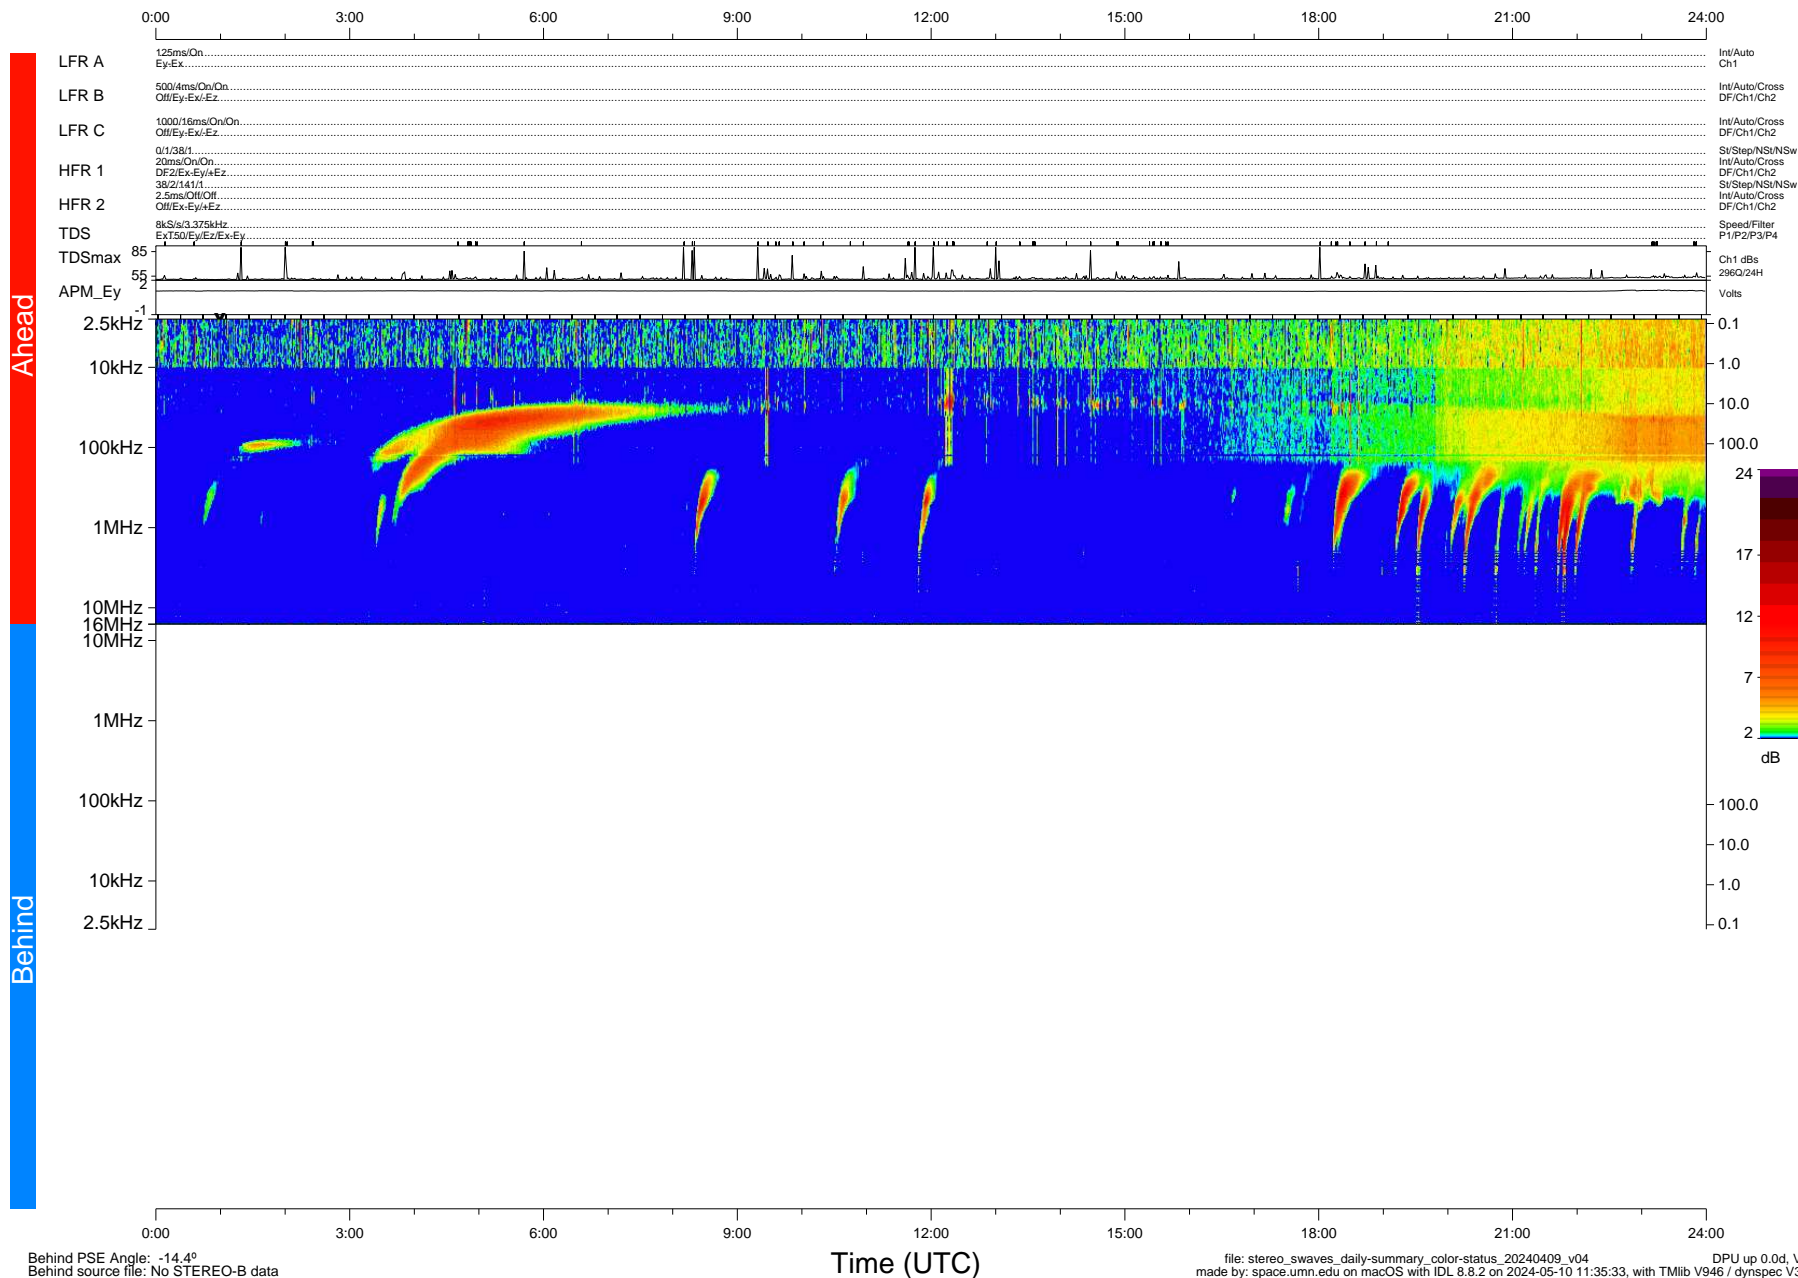

STEREO/WAVES Daily Summary - 09-Apr-2024 (DOY 100)

Ahead source file: swaves_ahead_2024_100_1_05.fin (Recovery: 100.0% HK, 95% Pkts)
Ahead PSE Angle: 10.0°

DPU up 537.4d, V412d40

Behind PSE Angle: -14.4°
Behind source file: No STEREO-B data