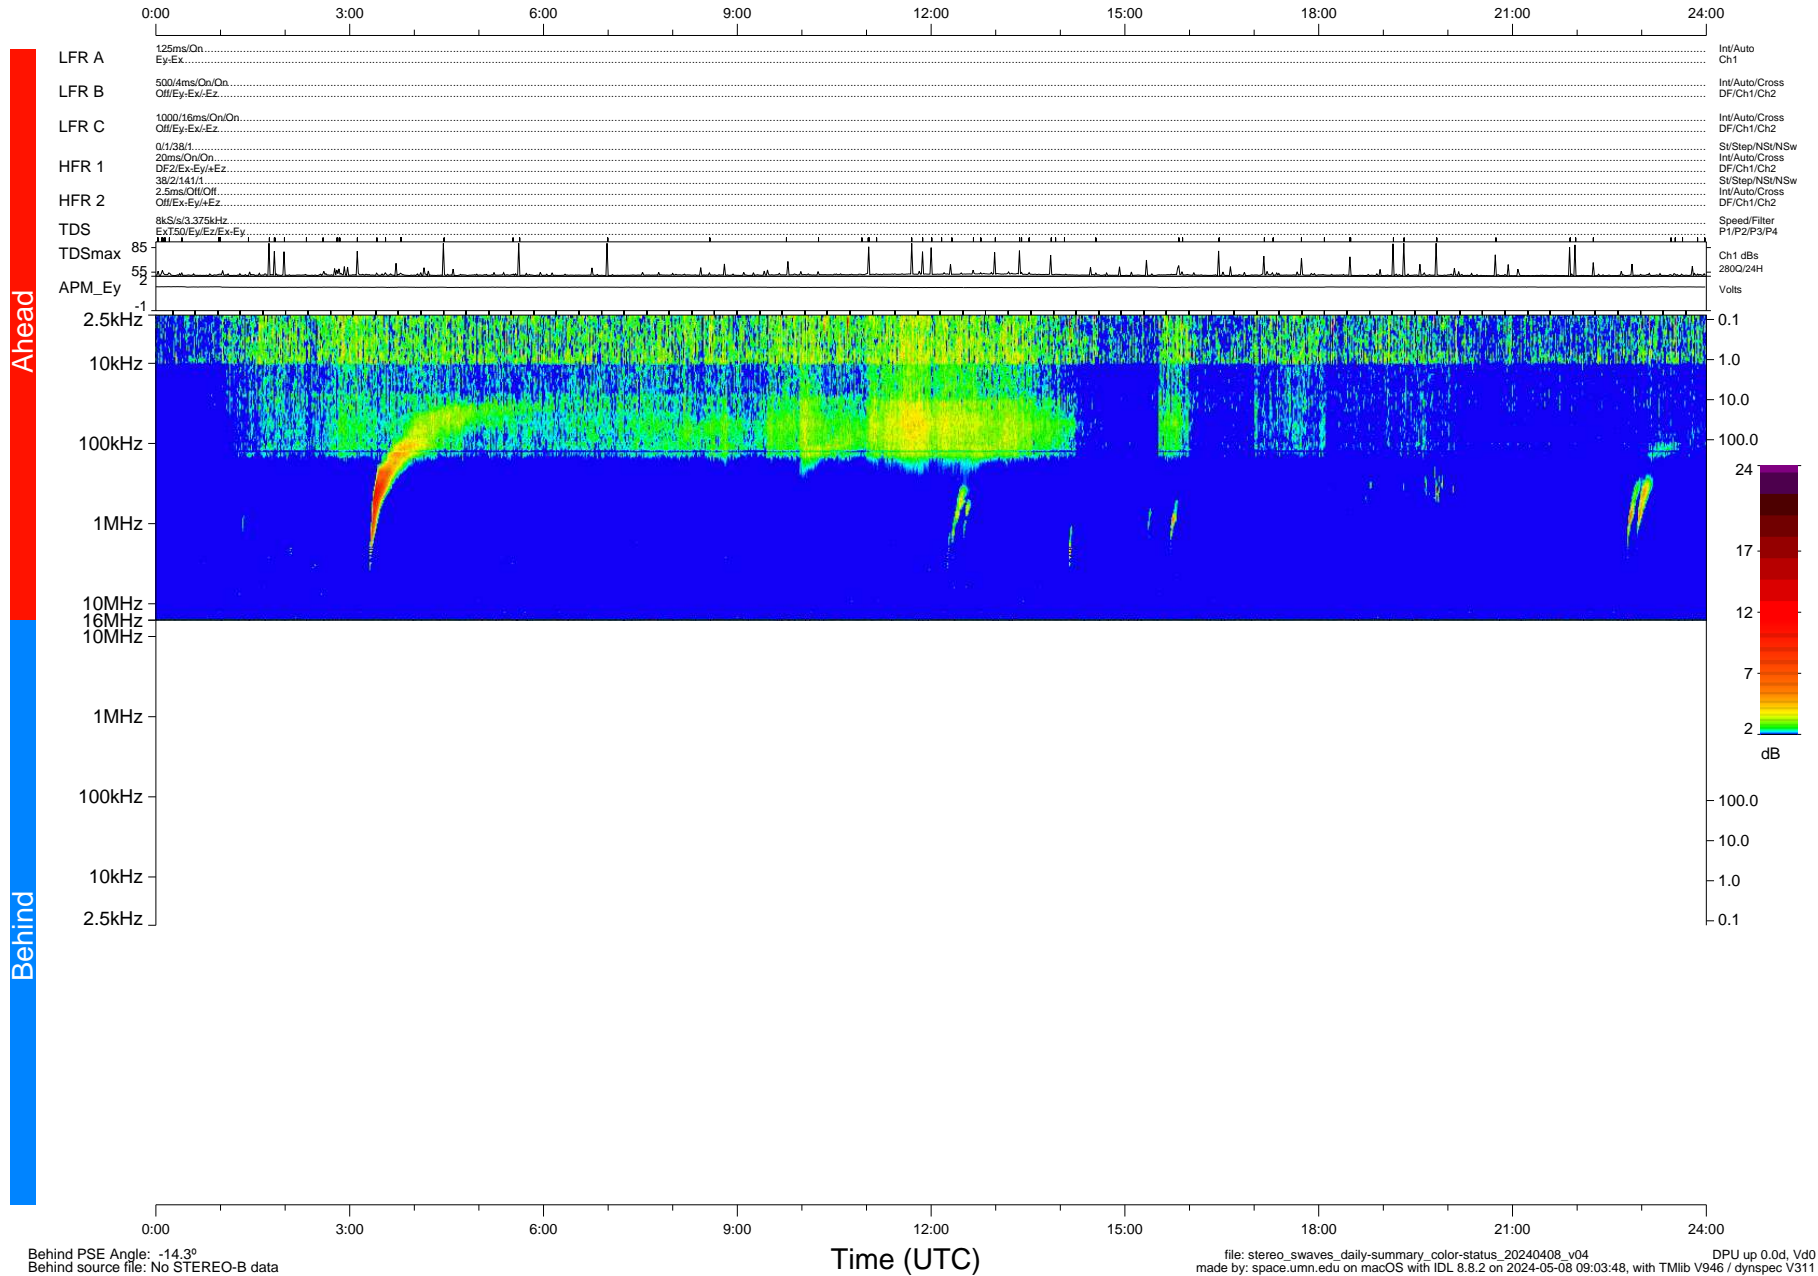

STEREO/WAVES Daily Summary - 08-Apr-2024 (DOY 099)

Ahead source file: swaves_ahead_2024_099_1_06.fin (Recovery: 100.0% HK, 93% Pkts)
Ahead PSE Angle: 10.0°

DPU up 536.4d, V412d40

Behind PSE Angle: -14.3°
Behind source file: No STEREO-B data