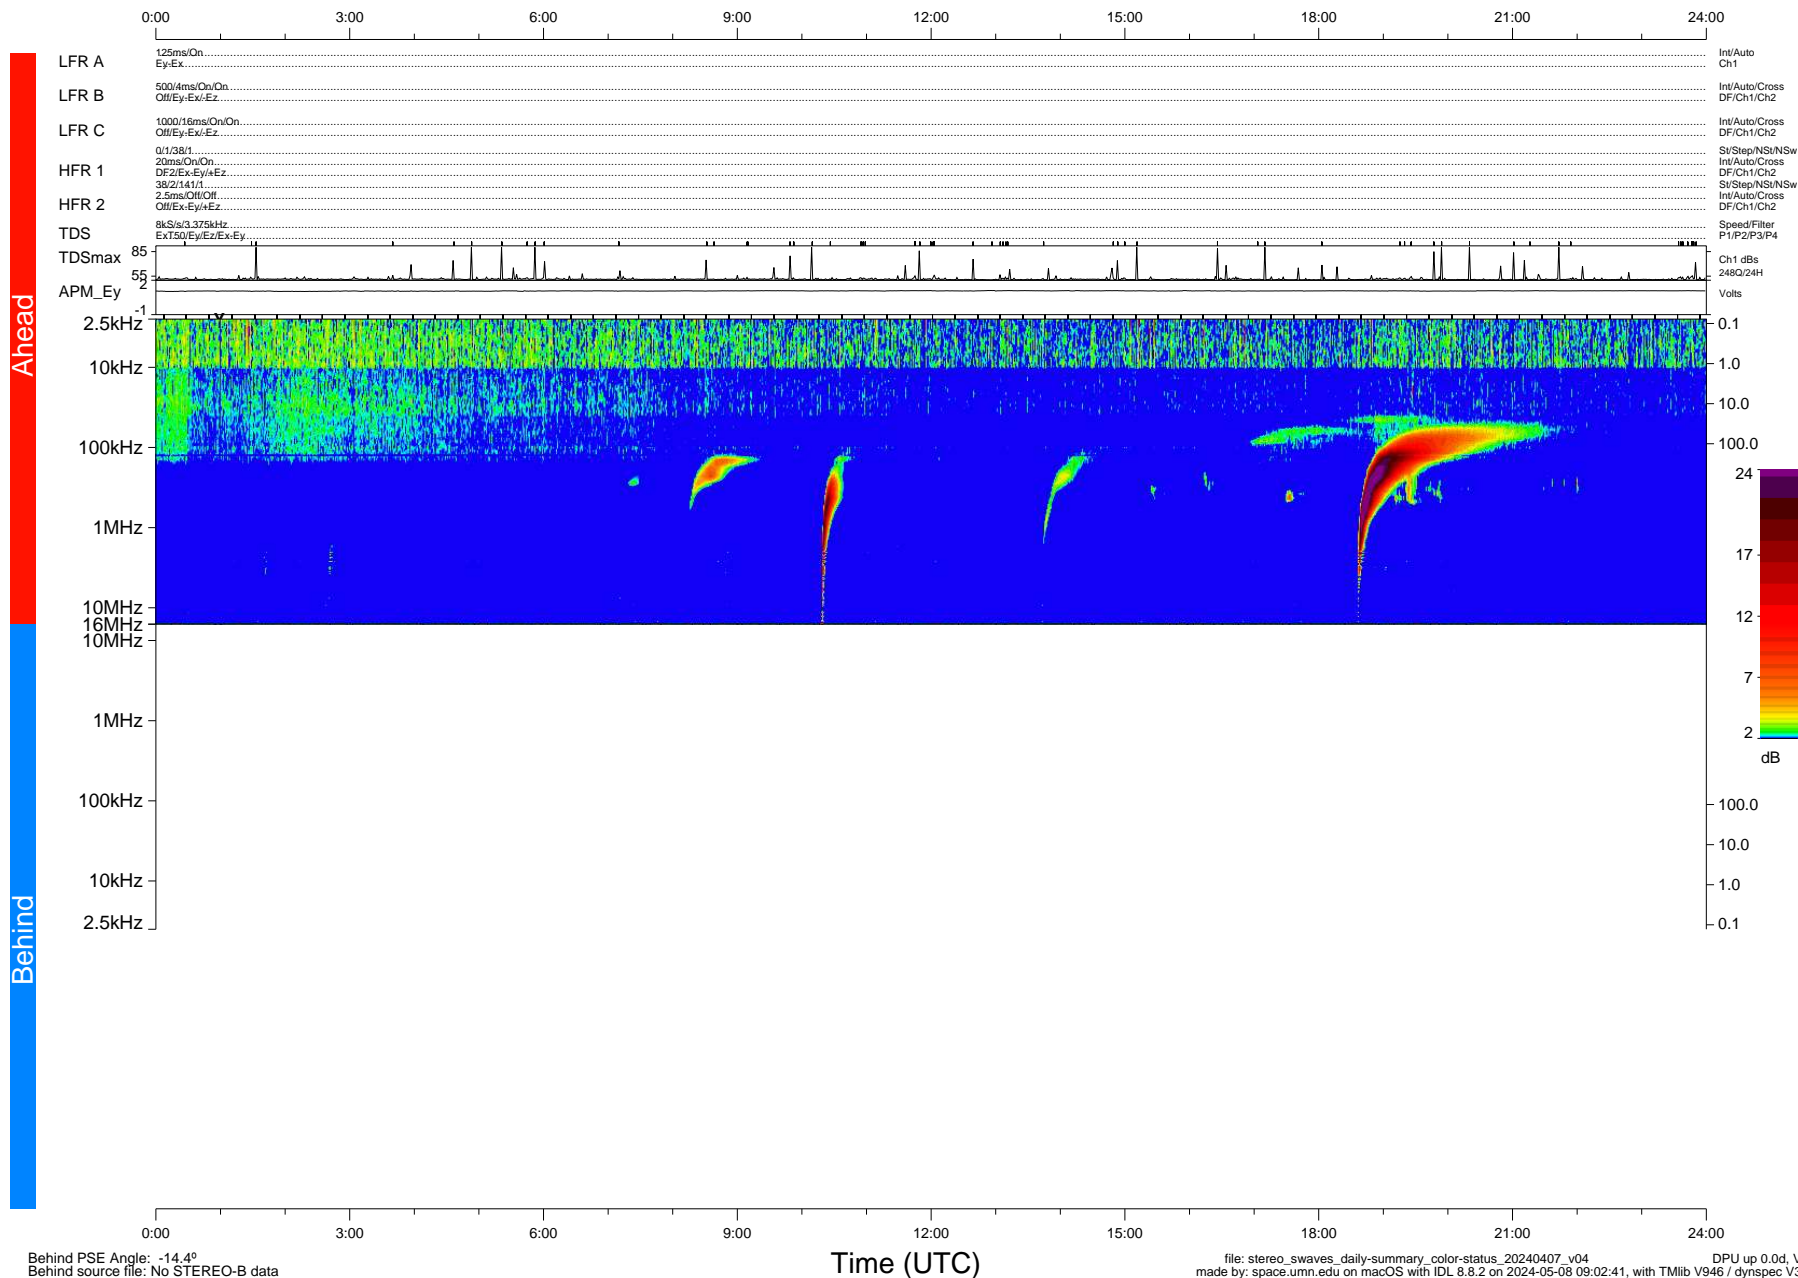

STEREO/WAVES Daily Summary - 07-Apr-2024 (DOY 098)

Ahead source file: swaves_ahead_2024_098_1_06.fin (Recovery: 100.0% HK, 89% Pkts)
Ahead PSE Angle: 9.8°

DPU up 535.4d, V412d40

Behind PSE Angle: -14.4°
Behind source file: No STEREO-B data