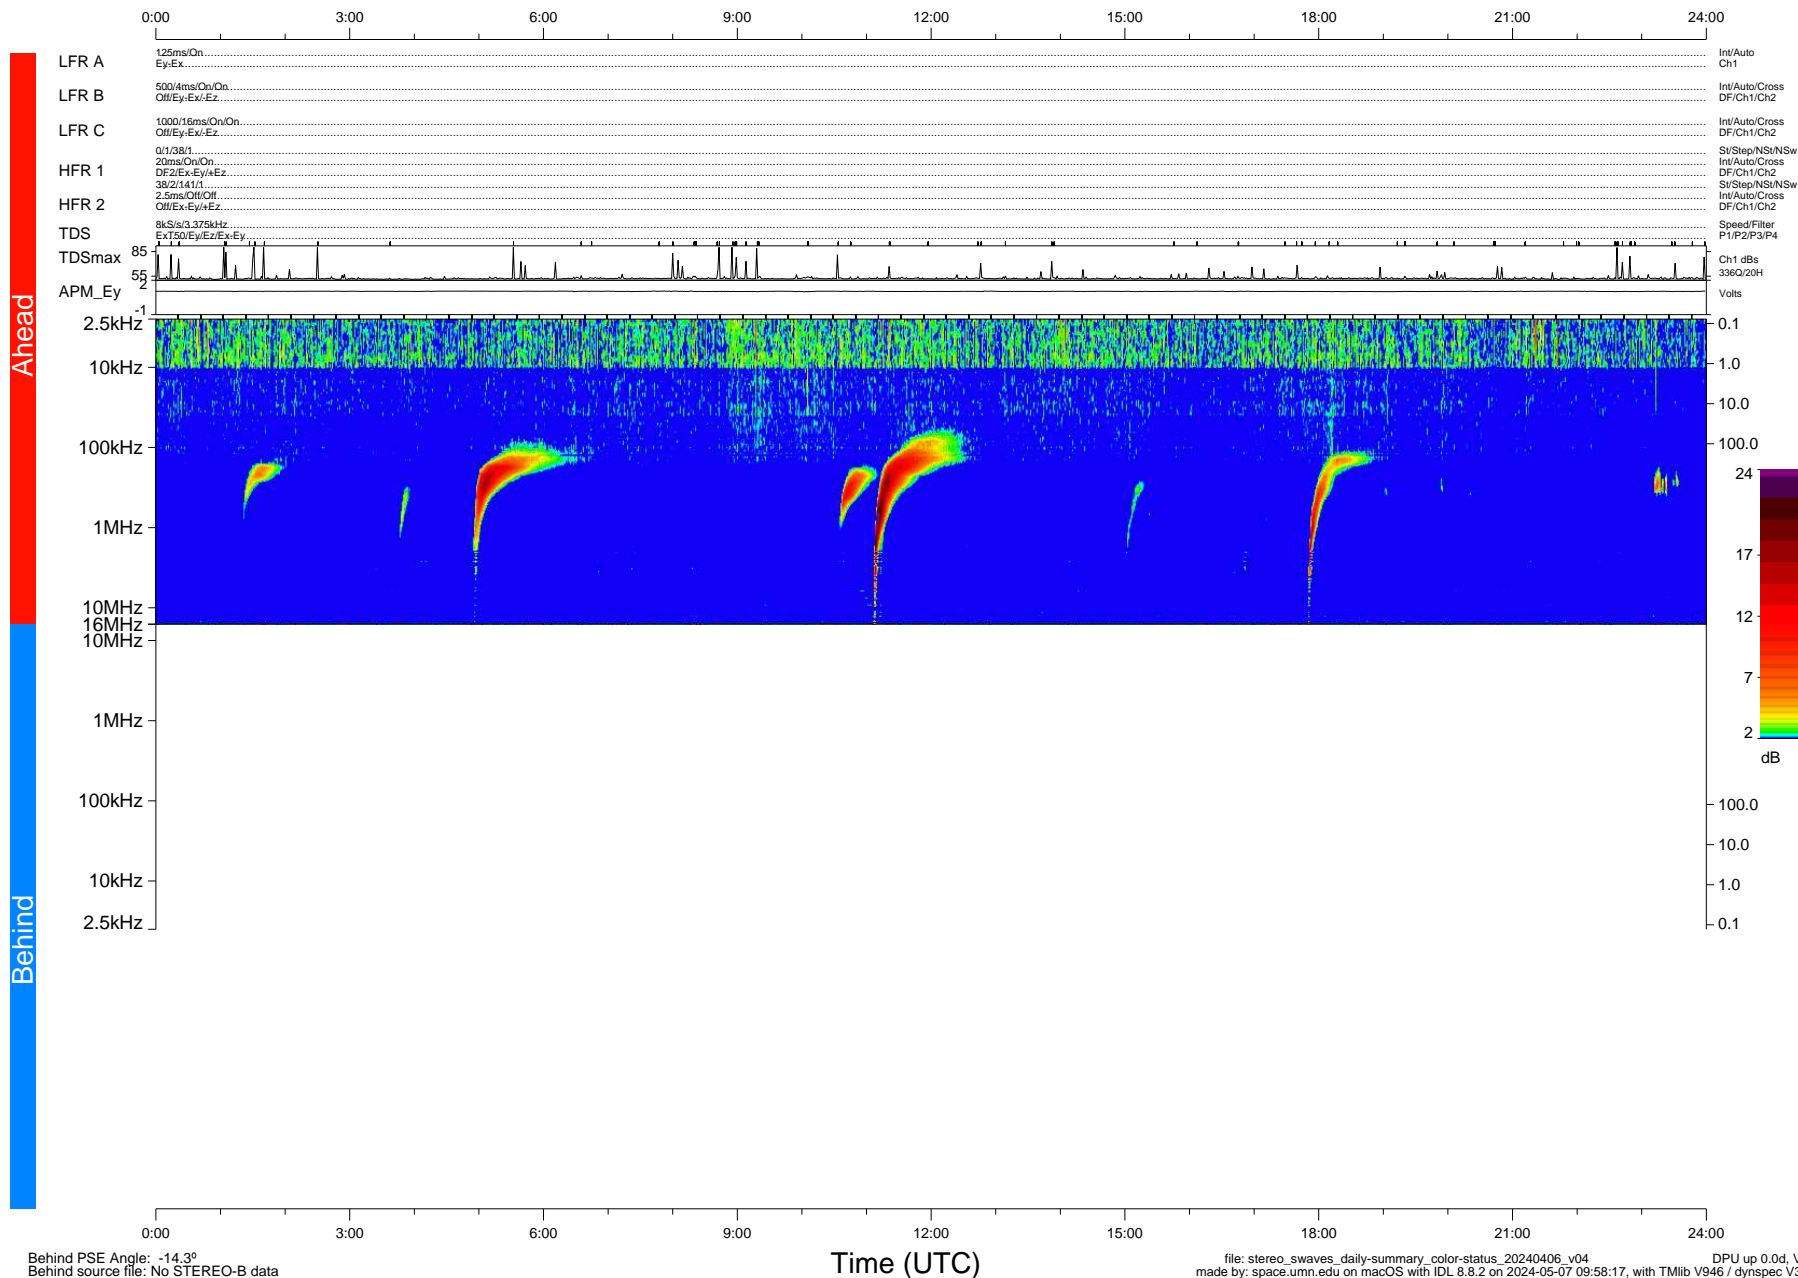

STEREO/WAVES Daily Summary - 06-Apr-2024 (DOY 097)

Ahead source file: swaves_ahead_2024_097_1_06.fin (Recovery: 100.0% HK, 101% Pkts)
Ahead PSE Angle: 9.8°

DPU up 534.4d, V412d40

Behind PSE Angle: -14.3°
Behind source file: No STEREO-B data